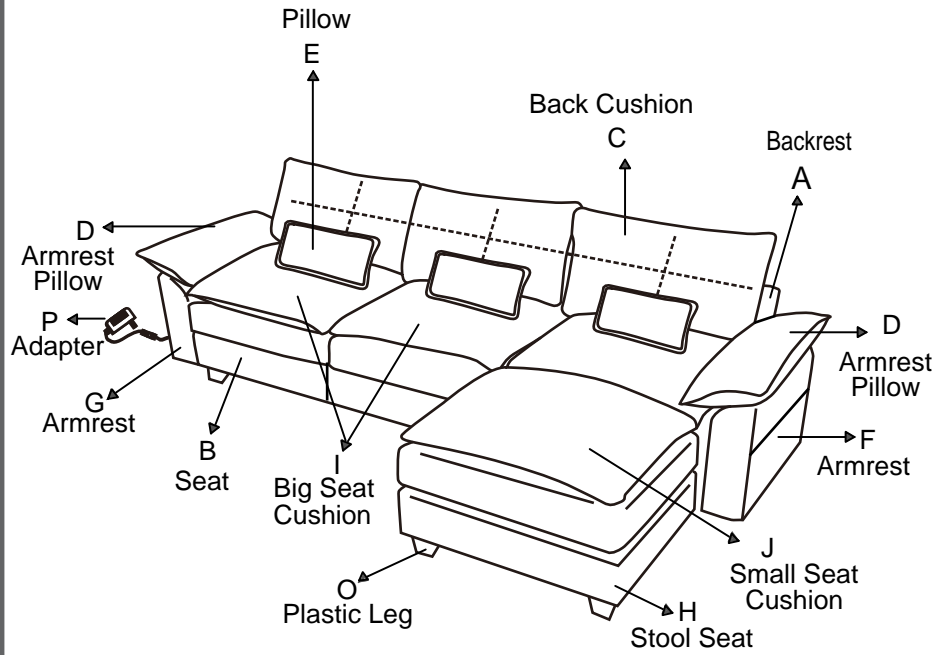

SECTIONAL SOFA SET ASSEMBLY INSTRUCTIONS

YSSF251166 SERIES

ATTENTION

1. This chair comes with 2 boxes, please check the parts list and hardware list carefully to make sure you've received all parts.
2. If there are any missing parts, please contact us with the missing part and the missing part number, we'll resend them to you ASAP.
3. If there are any damaged parts, please contact us with clear picture or clear video, we'll offer you the best solution after confirming it.

ASSEMBLY INSTRUCTIONS

Parts Box (A)

A  2PCS	B  2PCS	C  2PCS	E  1PC	F  1PC
G  1PC	I  2 pcs big seat cushions 2PCS	K  M8*35MM 12PCS	L  12PCS	M  16PCS
N  1PC	O  12PCS	P  1PC		

Parts Box (B)

A  1PC	B  1PC	C  1PC	D  2PCS	E  2PCS
H  1PC	I  1 pc big seat cushion 1PC	J  1 pc small seat cushion 1PC	O  4PCS	

ASSEMBLY INSTRUCTIONS

STEP 1

B*3

O*12

M*12

Please assemble the three seats as shown.

STEP 2

ASSEMBLY INSTRUCTIONS

G*1

STEP 9

ASSEMBLY INSTRUCTIONS

STEP 10

big seat cushion

STEP 11

ASSEMBLY INSTRUCTIONS

STEP 12