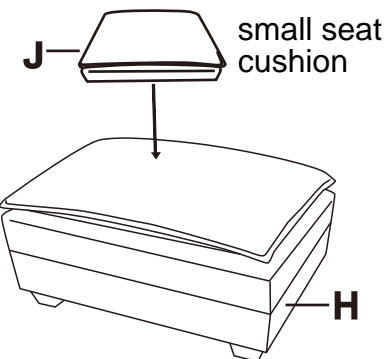

SECTIONAL SOFA SET ASSEMBLY INSTRUCTIONS

YSSF251166 SERIES

ATTENTION

1. This chair comes with 2 boxes, please check the parts list and hardware list carefully to make sure you've received all parts.
2. If there are any missing parts, please contact us with the missing part and the missing part number, we'll resend them to you ASAP.
3. If there are any damaged parts, please contact us with clear picture or clear video, we'll offer you the best solution after confirming it.

ASSEMBLY INSTRUCTIONS

Parts Box (A)

A  2PCS	B  2PCS	C  2PCS	E  1PC	F  1PC
G  1PC	I  2 pcs big seat cushions 2PCS	K  M8*35MM 12PCS	L  12PCS	M  16PCS
N  1PC	O  12PCS	P  1PC		

Parts Box (B)

A  1PC	B  1PC	C  1PC	D  2PCS	E  2PCS
H  1PC	I  1 pc big seat cushion 1PC	J  1 pc small seat cushion 1PC	O  4PCS	

ASSEMBLY INSTRUCTIONS

STEP 1

B*3

O*12

M*12

Please assemble the three seats as shown.

STEP 2

ASSEMBLY INSTRUCTIONS

STEP 3

H*1

O*4

M*4

STEP 4

STEP 5

J*1

ASSEMBLY INSTRUCTIONS