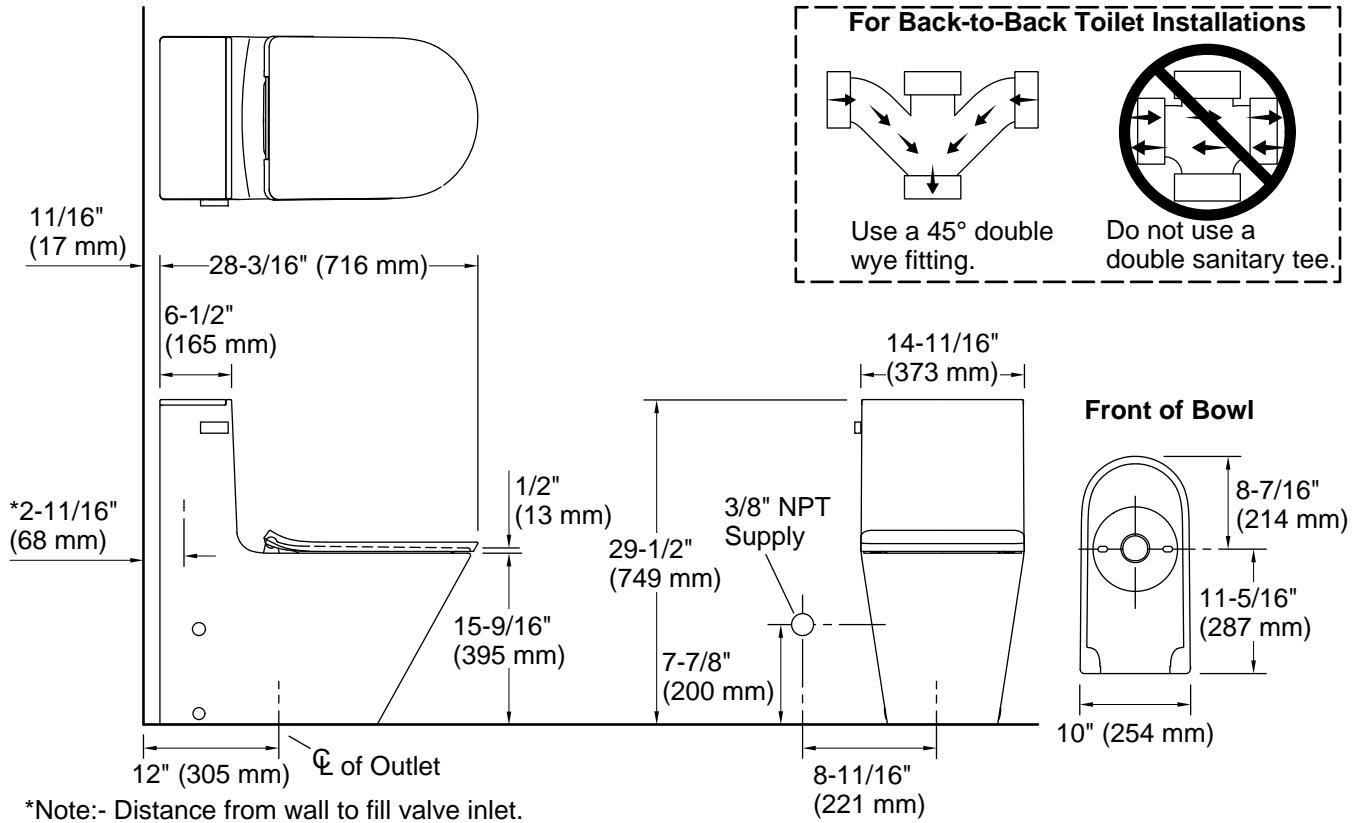

**Brazn®**

One-piece compact elongated toilet with skirted trapway, dual-flush  
**K-22378**

**Features**

- One-piece toilets integrate the tank and bowl into a seamless, easy-to-clean design
- Compact elongated bowl offers added comfort while occupying the same space as a round-front bowl
- Standard height
- Dual flush offers a choice of 0.8 or 1.28 gpf (3.0 or 4.8 lpf)
- Left-hand Polished Chrome trip lever
- 2-1/8" (54 mm) glazed trapway
- Fully skirted trapway simplifies cleaning
- Quiet-Close™ elongated lid and seat prevents slamming
- Coordinates with other products in the Brazn collection

**Installation**

- Standard 12" (305 mm) rough-in
- Supply line sold separately
- Requires mounting plate for heated seat installation (sold separately)

**Recommended Products/Accessories**

- 1265114 Connector Hose
- 1023457 Wax Ring/Hardware Kit
- 1362736 Mounting Plate Kit Exposed Wire

## Technical Information

All product dimensions are nominal.

Toilet type:	Floor-mount
Waste Outlet:	Floor
Bowl shape:	Elongated
Flush type:	Class Five
Trap passageway:	2" (51 mm)
Water surface size:	7-1/2" x 5-1/4" (191 mm x 133 mm)
Rim to water surface:	6-3/16" (157 mm)
Rough-in:	12" (305 mm)
Seat-mounting holes:	5-1/2" (140 mm)
Template:	Footprint, 1385810-7, not required, included