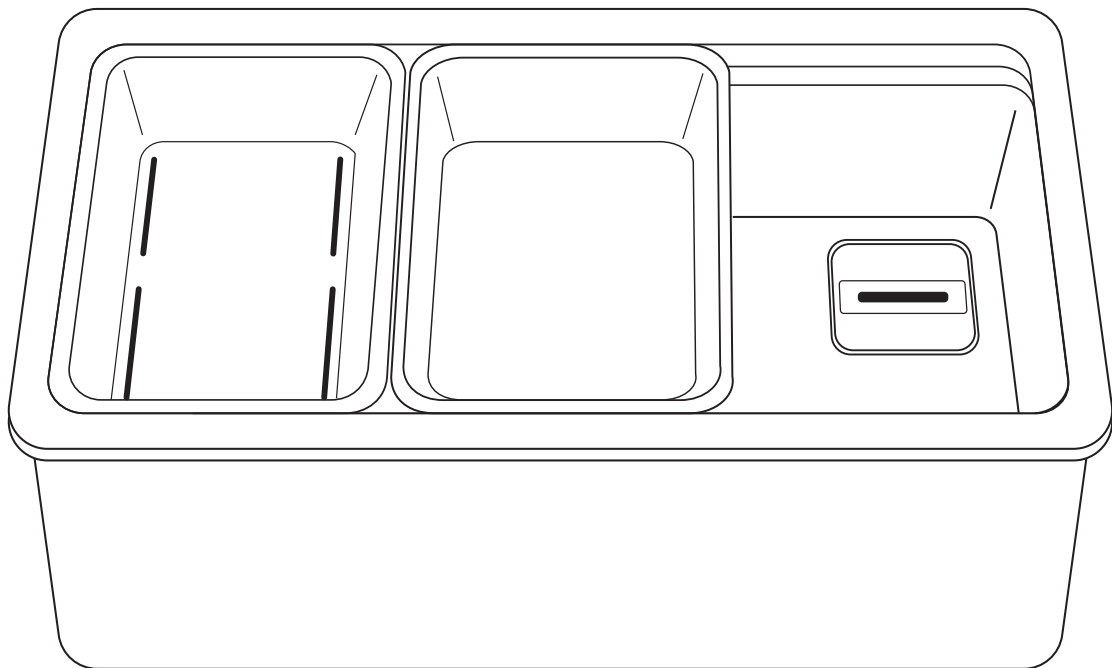

# DIMENSION DETAILS

## DELUXE KITCHEN SINK

# PRODUCT SIZE

## Sink Dimensions: 33" x 19" x 10"