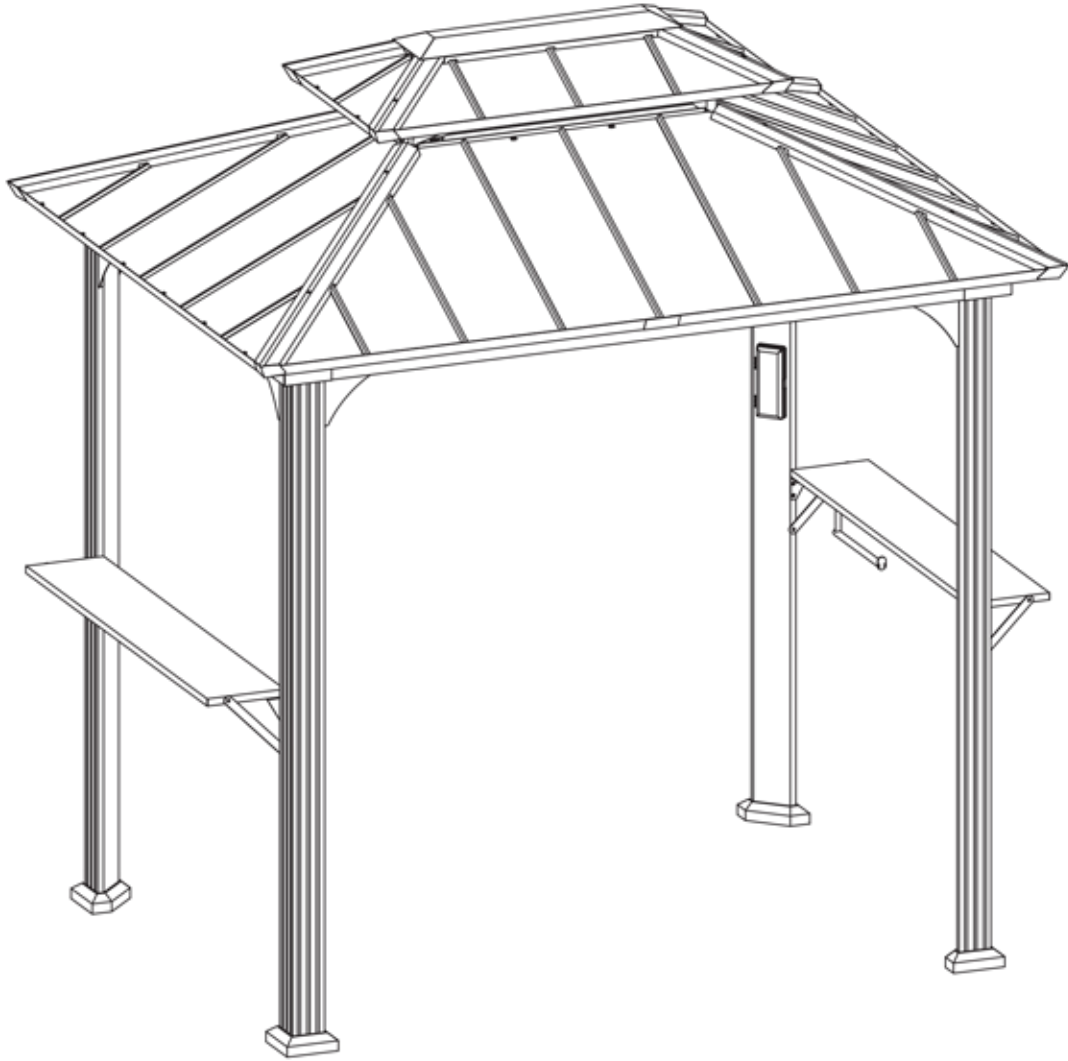

MODEL: IG1060004-WBR

OWNER'S MANUAL

6' x 8' Aluminum Hard Top Grill Gazebo

TABLE OF CONTENTS

ASSEMBLY GUIDE.....02
USING YOUR PRODUCT.....04

May 5, 2024

QUESTIONS?

E-mail: support@modernshade.org