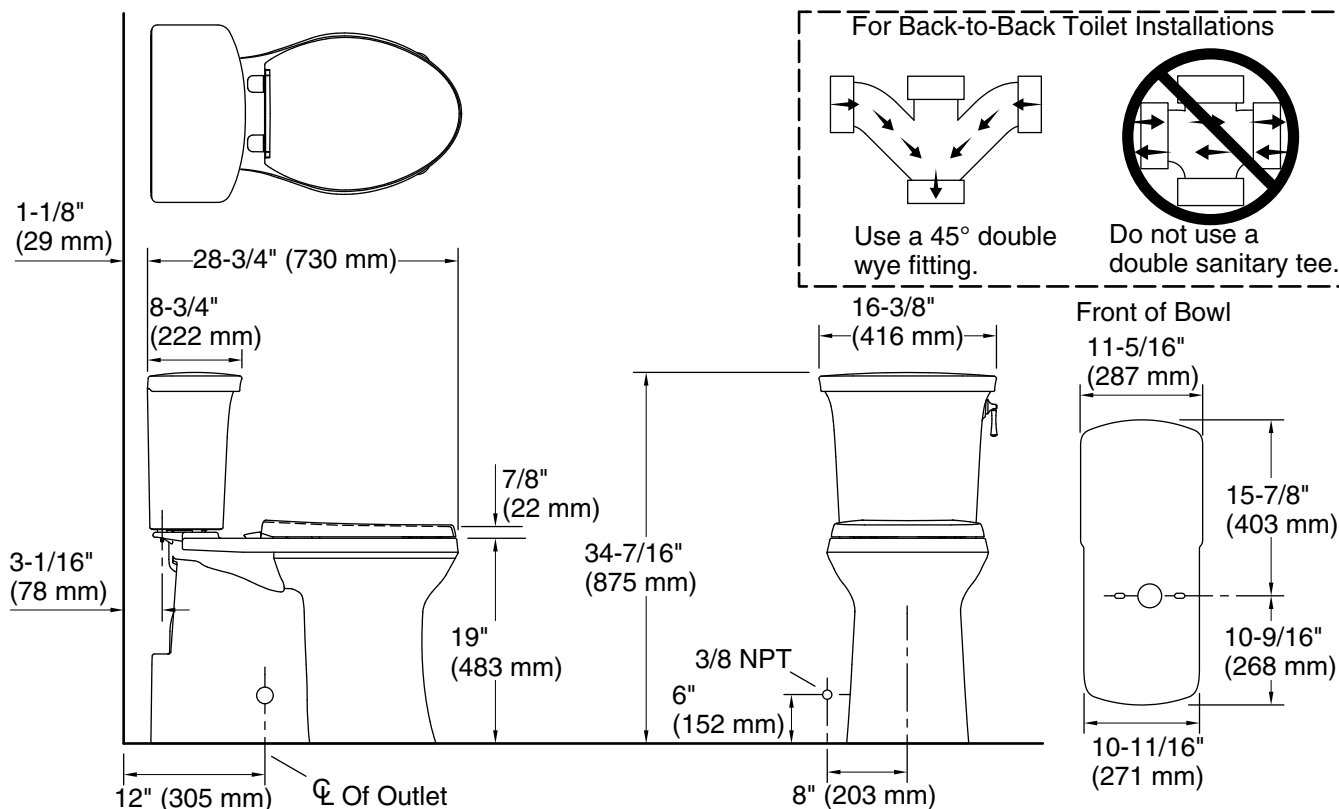

KOHLER®

Corbelle®
Tall two-piece elongated toilet with skirted trapway,
1.28 gpf
K-33813-RA

Features

- Two-piece design
- Elongated bowl offers added room and comfort
- Tall height offers seating 2-1/2" (63.5 mm) higher than Comfort Height® for enhanced comfort, ease of sitting and standing, and gracious accessibility
- 1.28 gpf (4.8 lpf)
- Right-hand Polished Chrome trip lever
- 2-1/8" (54 mm) glazed trapway
- Revolution 360® flushing technology generates a forceful swirling motion to keep the bowl clean longer
- Fully skirted trapway simplifies cleaning
- Sanitary guard where bowl and tank meet for ease of cleaning
- Encapsulated bolts prevent rust and corrosion
- Patented ReadyLock® installation system, a simple solution for skirted toilets, saves time, hassle, and eliminates the need to drill into the floor for standard 12" (305 mm) rough-in
- CleanCoat™ surface treatment inhibits the growth of water scale and mineral stains for improved ease of cleaning
- AquaPiston® canister optimizes the flow out of the tank, harnessing gravity and the natural powerful reducing cascade of water to increase the power and effectiveness of the flush

Installation

- Three-bolt quick-connect installation
- Standard 12" (305 mm) rough-in
- 10" and 14" (254 mm and 356 mm) rough-in kits also available
- Seat and supply line sold separately

Recommended Products/Accessories

4-4-2025 23:00 - US/CA

THE BOLD LOOK
OF **KOHLER®**

Technical Information

All product dimensions are nominal.

| | |
|-----------------------|-----------------------------------|
| Toilet type: | Floor-mount |
| Waste Outlet: | Floor |
| Bowl shape: | Elongated |
| Flush type: | Revolution 360, AquaPiston |
| Trap passageway: | 2-1/8" (54 mm) |
| Water surface size: | 9-3/4" x 7-1/4" (248 mm x 184 mm) |
| Rim to water surface: | 6-1/4" (159 mm) |
| Rough-in: | 12" (305 mm) |