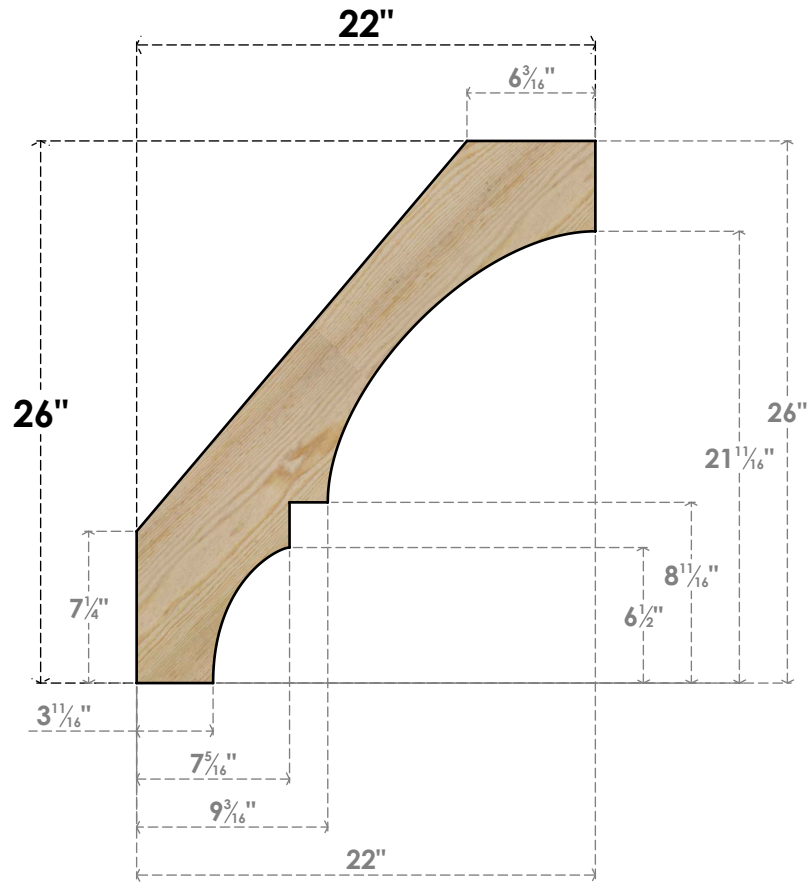

# BRC04X22X26BOA00RDF

4"W X 22"D X 26"H BALBOA ROUGH SAWN BRACE, DOUGLAS FIR

**SIDE**

**FRONT**

EKENA MILLWORK  
 2300 WEST MAIN ST.  
 CLARKSVILLE, TX 75426  
 TOLL FREE: 866-607-0453  
 WWW.EKENAMILLWORK.COM

**NOTES**

1. INSTALLATION TO BE COMPLETED IN ACCORDANCE WITH MANUFACTURER'S SPECIFICATIONS.
2. DRAWING MAY NOT BE TO SCALE
3. THIS DRAWING IS INTENDED FOR DESIGN AND PLANNING PURPOSES ONLY.
4. ALL INFORMATION CONTAINED HEREIN WAS CURRENT AT THE TIME OF DEVELOPMENT BUT MUST BE REVIEWED AND APPROVED BY THE PRODUCT MANUFACTURER TO BE CONSIDERED ACCURATE.
5. PRODUCTS ARE NOT KILN DRIED. THIS ITEM IS UNIQUE AND WILL CONTAIN THE NATURAL VARIATIONS THAT THE WOOD SPECIES OFFERS. THIS MAY RESULT IN VARIATIONS UP TO 1/4"