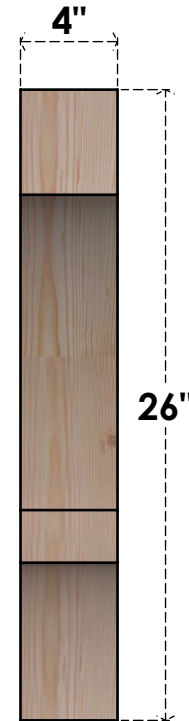

# BRC04X22X26BOA00RDF

4"W X 22"D X 26"H BALBOA ROUGH SAWN BRACE, DOUGLAS FIR

**SIDE**

**FRONT**

EKENA MILLWORK  
 2300 WEST MAIN ST.  
 CLARKSVILLE, TX 75426  
 TOLL FREE: 866-607-0453  
 WWW.EKENAMILLWORK.COM

**NOTES**

1. INSTALLATION TO BE COMPLETED IN ACCORDANCE WITH MANUFACTURER'S SPECIFICATIONS.
2. DRAWING MAY NOT BE TO SCALE
3. THIS DRAWING IS INTENDED FOR DESIGN AND PLANNING PURPOSES ONLY.
4. ALL INFORMATION CONTAINED HEREIN WAS CURRENT AT THE TIME OF DEVELOPMENT BUT MUST BE REVIEWED AND APPROVED BY THE PRODUCT MANUFACTURER TO BE CONSIDERED ACCURATE.
5. PRODUCTS ARE NOT KILN DRIED. THIS ITEM IS UNIQUE AND WILL CONTAIN THE NATURAL VARIATIONS THAT THE WOOD SPECIES OFFERS. THIS MAY RESULT IN VARIATIONS UP TO 1/4"