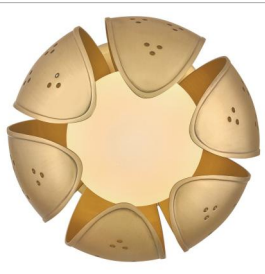

ANTHOS

FR46962UB-LL

SMALL SEMI-FLUSH MOUNT

A work of luminary art, Anthos elevates its floral-inspired form with alluring illumination. Raised edge details and distinct perforations accentuate each blossom crafted from solid unlacquered brass petals. Radiant LED lamps enveloped by blown etched opal glass transform the surrounding space with a captivating interplay of light and shadow.

DETAILS	
FINISH:	Unlacquered Brass
MATERIAL:	Brass
GLASS:	Etched Opal
DIMMABLE:	YES - CL TYPE DIMMER (SSL7A)

DIMENSIONS	
WIDTH:	9"
HEIGHT:	9.3"
WEIGHT:	7.8lb
BACK PLATE:	6.5" Dia.
EXTENSION:	4.5"
TOP TO OUTLET:	4.5"

LIGHT SOURCE	
LIGHT SOURCE:	Socketed
WATTAGE:	1-5w G9 LED *Included
VOLTAGE:	120v

SHIPPING	
CARTON LENGTH:	19.3
CARTON WIDTH:	11.5
CARTON HEIGHT:	12.3
CARTON WEIGHT:	10

PRODUCT DETAILS:

- This fixture can be mounted horizontally
- Damp Rated
- Bold silhouette with dramatic details creates a modern statement
- LED Bulbs carry a 3-year limited warranty
- This fixture can be mounted vertically
- Invisimount hardware is hidden on the backplate for a clean silhouette