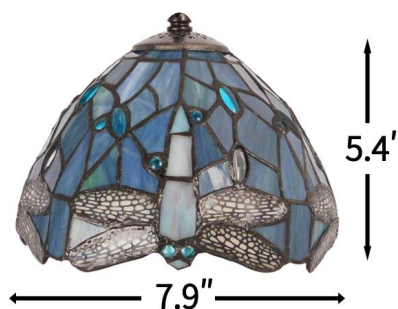

PRODUCT SIZE

E26*1

(Incl Warm Light Source)

Color: Brown

Material: Wrought Iron+ Glass

Control Method: Push Button

Net Weight: 4.74 lbs