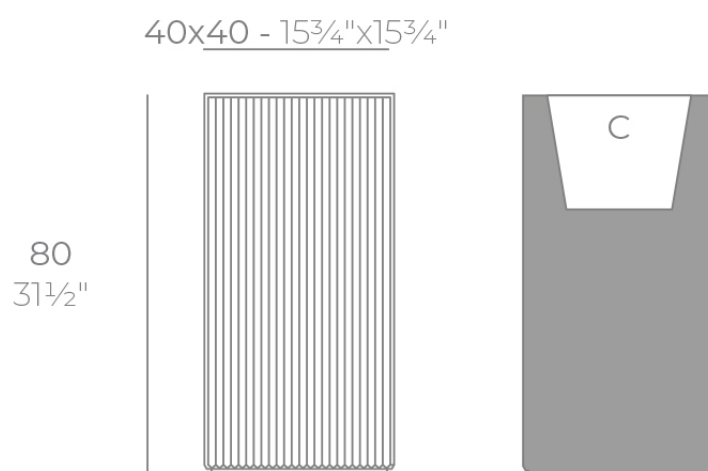

Info

Description

Weight: 13 Kg

GATSBY Cubo Alto
GATSBY Hight Cube
ref. 54428
C= 32x32x32 12¹/₂"x12¹/₂"x12¹/₂"
23 L
6Gal

Finishes

finishes

BASIC

Ref. 54428A