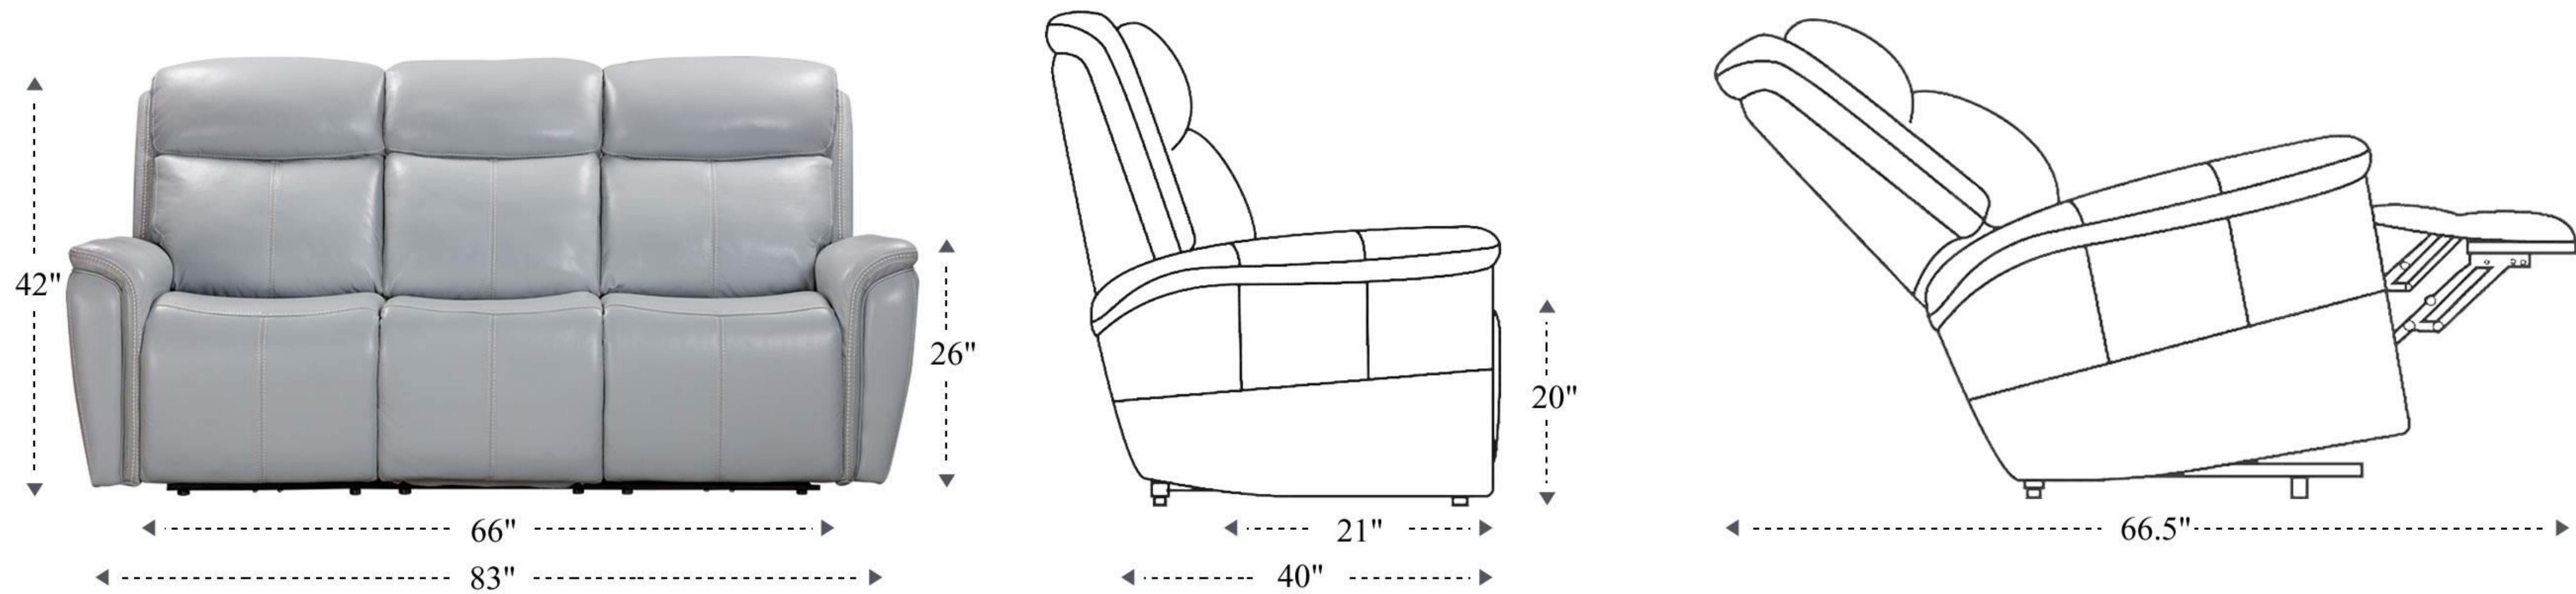

Power Reclining Sofa

Overall Dimensions	83" x 40" x 42"
Overall Width	83"
Overall Depth	40"
Overall Height	42"
Overall Weight	254.1 lbs.
Fully Reclined	66.5"
Distance from Wall	4.5"
Back of Seat to end of Chaise	39"
Leg Height (Distance from Foot Rest to Floor in Full Recline)	21"
Head Height (Distance from Headrest to Floor in Full Recline)	33"

Seat Width	22"
Seat Depth	21"
Seat Height	20"
Arm Width	9"
Arm Depth	23"
Arm Height	26"
Back Width	24"
Back Height	29"
Headrest Extended from Back	6.5"

Power Reclining Loveseat

Overall Dimensions	61" x 40" x 42"
Overall Width	61"
Overall Depth	40"
Overall Height	42"
Overall Weight	206.8 lbs.
Fully Reclined	66.5"
Distance from Wall	4.5"
Back of Seat to end of Chaise	39"
Leg Height (Distance from Foot Rest to Floor in Full Recline)	21"
Head Height (Distance from Headrest to Floor in Full Recline)	33"

Seat Width	22"
Seat Depth	21"
Seat Height	20"
Arm Width	9"
Arm Depth	23"
Arm Height	26"
Back Width	24"
Back Height	29"
Headrest Extended from Back	6.5"

Glider Recliner

Overall Dimensions	38" x 40" x 42"
Overall Width	38"
Overall Depth	40"
Overall Height	42"
Overall Weight	116.6 lbs.
Fully Reclined	66.5"
Distance from Wall	5"
Back of Seat to end of Chaise	39"
Leg Height <small>(Distance from Foot Rest to Floor in Full Recline)</small>	21"
Head Height <small>(Distance from Headrest to Floor in Full Recline)</small>	33"

Seat Width	22"
Seat Depth	21.5"
Seat Height	20.5"
Arm Width	9"
Arm Depth	23"
Arm Height	26.25"
Back Width	26"
Back Height	25.5"
Headrest Extended from Back	6.5"