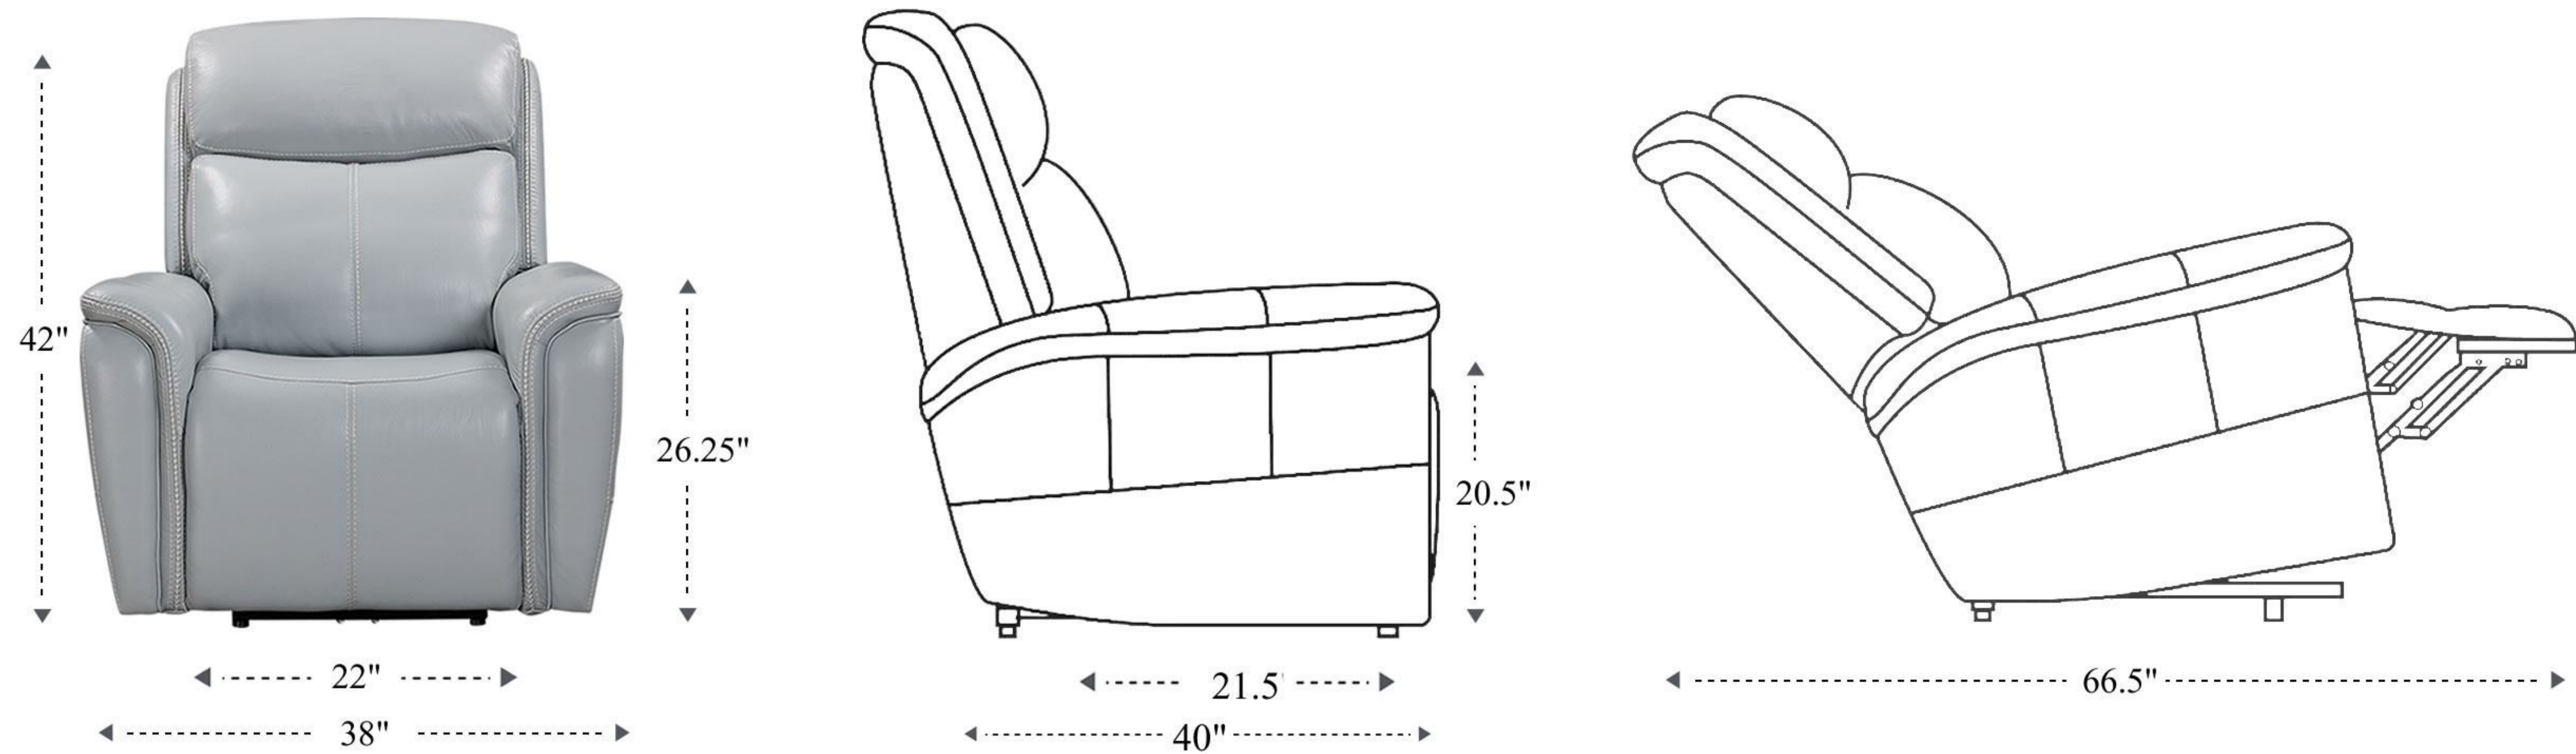

Power Reclining Sofa

Overall Dimensions	83" x 40" x 42"
Overall Width	83"
Overall Depth	40"
Overall Height	42"
Overall Weight	254.1 lbs.
Fully Reclined	66.5"
Distance from Wall	4.5"
Back of Seat to end of Chaise	39"
Leg Height (Distance from Foot Rest to Floor in Full Recline)	21"
Head Height (Distance from Headrest to Floor in Full Recline)	33"

Seat Width	22"
Seat Depth	21"
Seat Height	20"
Arm Width	9"
Arm Depth	23"
Arm Height	26"
Back Width	24"
Back Height	29"
Headrest Extended from Back	6.5"

Power Reclining Loveseat

Overall Dimensions	61" x 40" x 42"
Overall Width	61"
Overall Depth	40"
Overall Height	42"
Overall Weight	206.8 lbs.
Fully Reclined	66.5"
Distance from Wall	4.5"
Back of Seat to end of Chaise	39"
Leg Height (Distance from Foot Rest to Floor in Full Recline)	21"
Head Height (Distance from Headrest to Floor in Full Recline)	33"

Seat Width	22"
Seat Depth	21"
Seat Height	20"
Arm Width	9"
Arm Depth	23"
Arm Height	26"
Back Width	24"
Back Height	29"
Headrest Extended from Back	6.5"

Glider Recliner

Overall Dimensions	38" x 40" x 42"
Overall Width	38"
Overall Depth	40"
Overall Height	42"
Overall Weight	116.6 lbs.
Fully Reclined	66.5"
Distance from Wall	5"
Back of Seat to end of Chaise	39"
Leg Height <small>(Distance from Foot Rest to Floor in Full Recline)</small>	21"
Head Height <small>(Distance from Headrest to Floor in Full Recline)</small>	33"

Seat Width	22"
Seat Depth	21.5"
Seat Height	20.5"
Arm Width	9"
Arm Depth	23"
Arm Height	26.25"
Back Width	26"
Back Height	25.5"
Headrest Extended from Back	6.5"