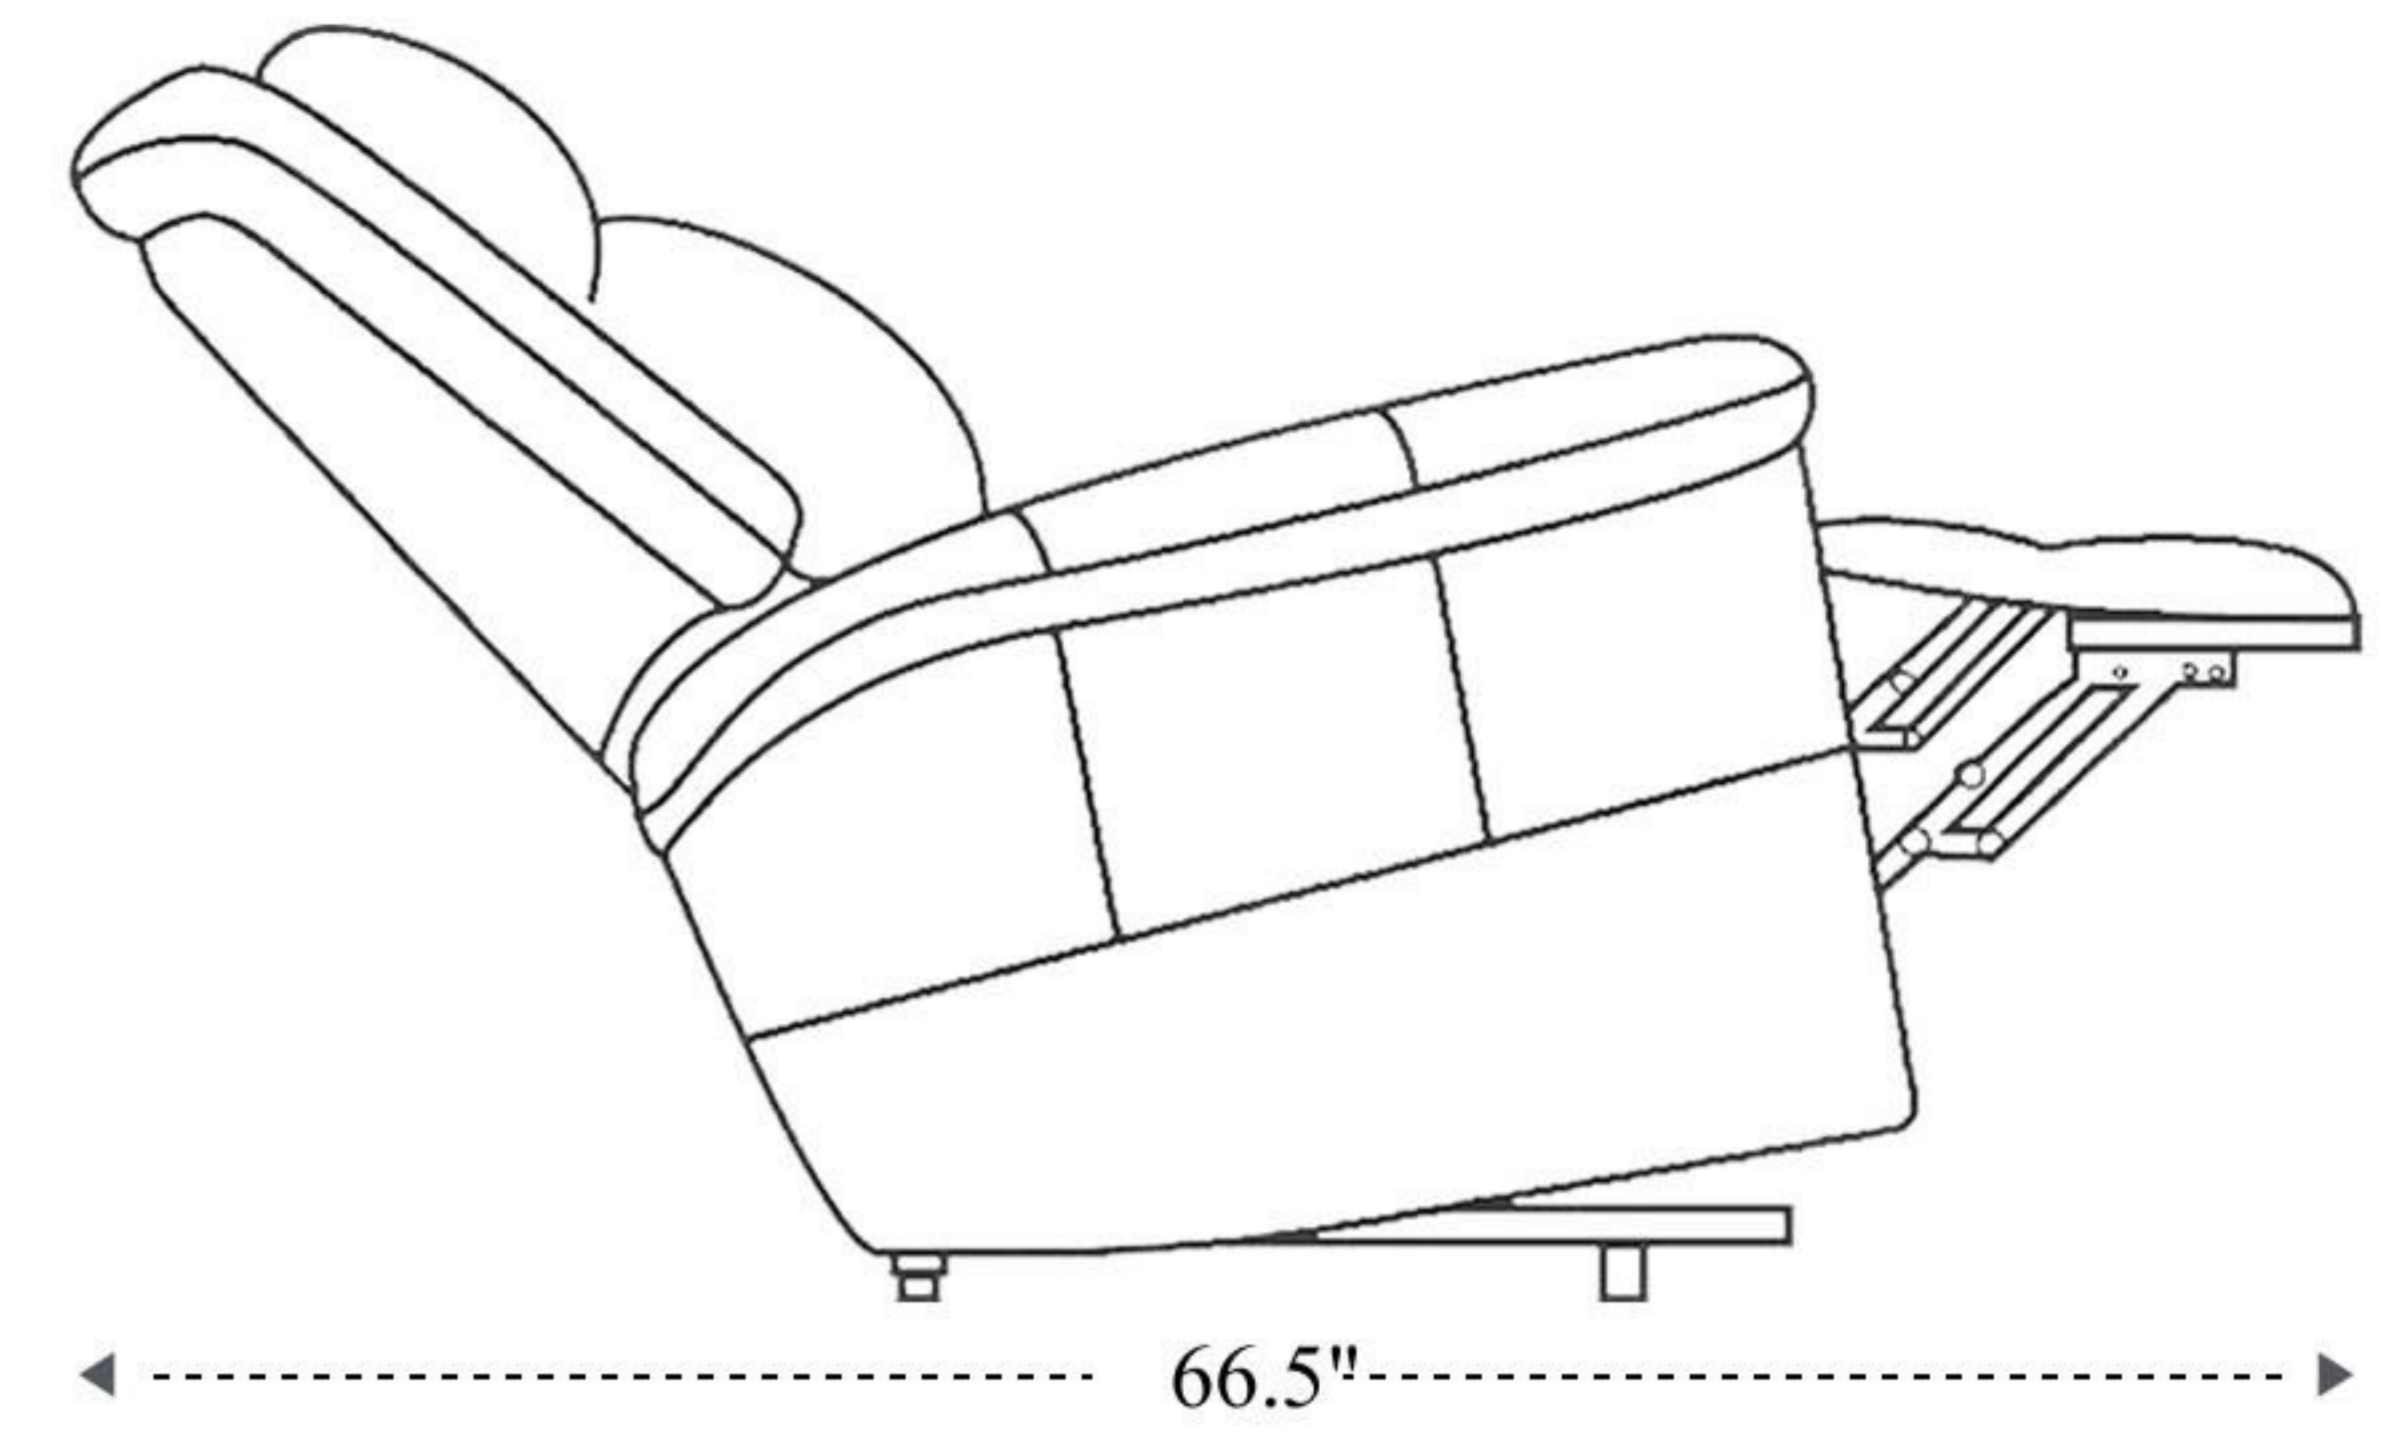

Power Reclining Sofa

Overall Dimensions	83" x 40" x 42"
Overall Width	83"
Overall Depth	40"
Overall Height	42"
Overall Weight	254.1 lbs.
Fully Reclined	66.5"
Distance from Wall	4.5"
Back of Seat to end of Chaise	39"
Leg Height (Distance from Foot Rest to Floor in Full Recline)	21"
Head Height (Distance from Headrest to Floor in Full Recline)	33"

Seat Width	22"
Seat Depth	21"
Seat Height	20"
Arm Width	9"
Arm Depth	23"
Arm Height	26"
Back Width	24"
Back Height	29"
Headrest Extended from Back	6.5"

Power Reclining Loveseat

Overall Dimensions	61" x 40" x 42"
Overall Width	61"
Overall Depth	40"
Overall Height	42"
Overall Weight	206.8 lbs.
Fully Reclined	66.5"
Distance from Wall	4.5"
Back of Seat to end of Chaise	39"
Leg Height (Distance from Foot Rest to Floor in Full Recline)	21"
Head Height (Distance from Headrest to Floor in Full Recline)	33"

Seat Width	22"
Seat Depth	21"
Seat Height	20"
Arm Width	9"
Arm Depth	23"
Arm Height	26"
Back Width	24"
Back Height	29"
Headrest Extended from Back	6.5"

Glider Recliner

Overall Dimensions	38" x 40" x 42"
Overall Width	38"
Overall Depth	40"
Overall Height	42"
Overall Weight	116.6 lbs.
Fully Reclined	66.5"
Distance from Wall	5"
Back of Seat to end of Chaise	39"
Leg Height <small>(Distance from Foot Rest to Floor in Full Recline)</small>	21"
Head Height <small>(Distance from Headrest to Floor in Full Recline)</small>	33"

Seat Width	22"
Seat Depth	21.5"
Seat Height	20.5"
Arm Width	9"
Arm Depth	23"
Arm Height	26.25"
Back Width	26"
Back Height	25.5"
Headrest Extended from Back	6.5"