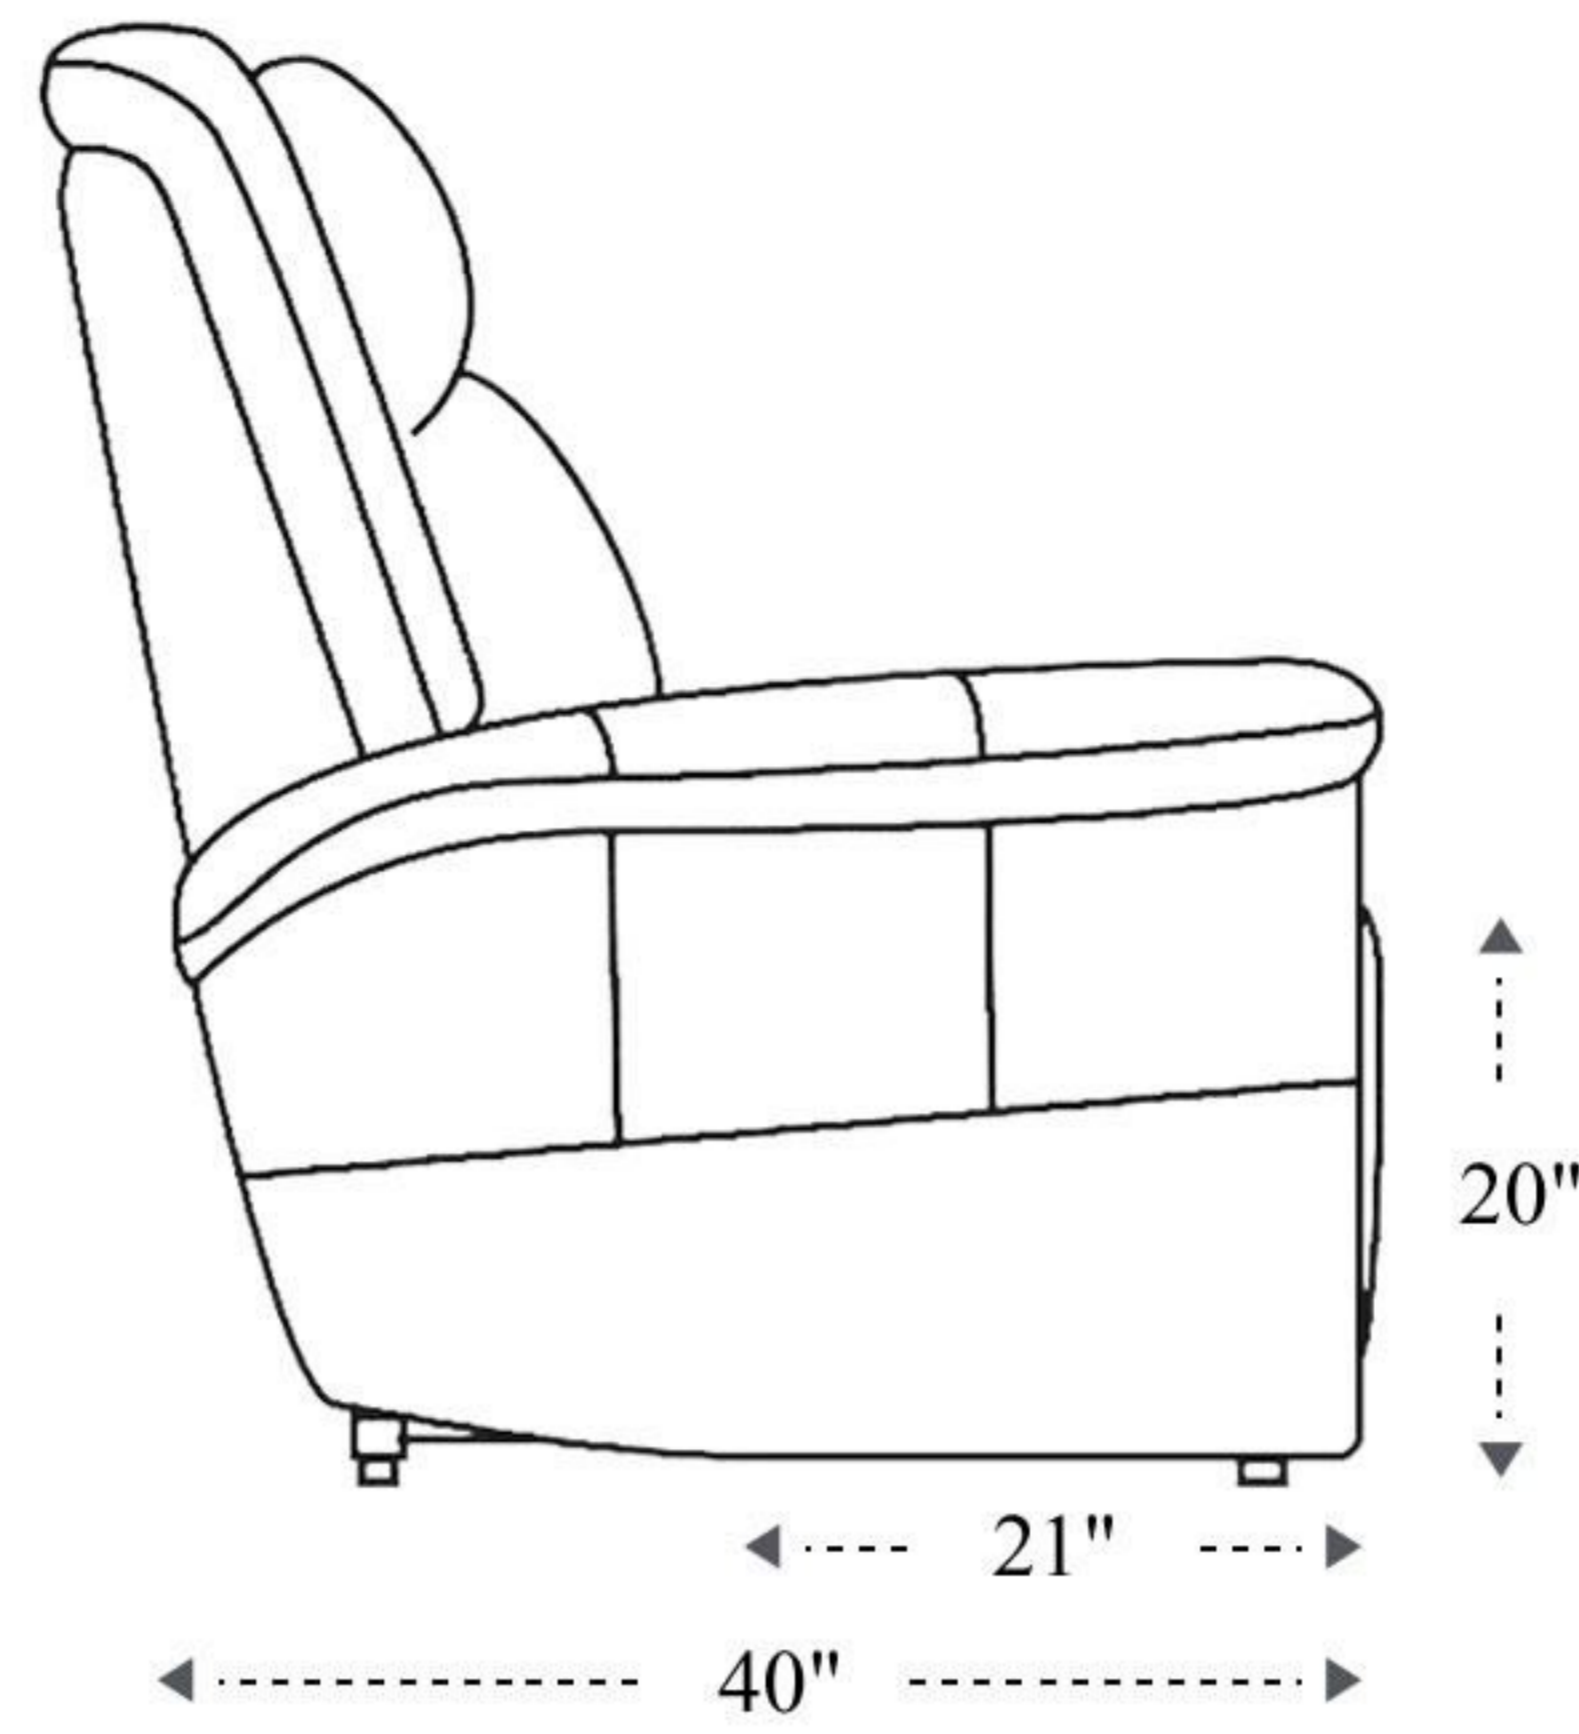

Power Reclining Sofa

Overall Dimensions	83" x 40" x 42"
Overall Width	83"
Overall Depth	40"
Overall Height	42"
Overall Weight	254.1 lbs.
Fully Reclined	66.5"
Distance from Wall	4.5"
Back of Seat to end of Chaise	39"
Leg Height (Distance from Foot Rest to Floor in Full Recline)	21"
Head Height (Distance from Headrest to Floor in Full Recline)	33"

Seat Width	22"
Seat Depth	21"
Seat Height	20"
Arm Width	9"
Arm Depth	23"
Arm Height	26"
Back Width	24"
Back Height	29"
Headrest Extended from Back	6.5"

Power Reclining Loveseat

Overall Dimensions	61" x 40" x 42"
Overall Width	61"
Overall Depth	40"
Overall Height	42"
Overall Weight	206.8 lbs.
Fully Reclined	66.5"
Distance from Wall	4.5"
Back of Seat to end of Chaise	39"
Leg Height (Distance from Foot Rest to Floor in Full Recline)	21"
Head Height (Distance from Headrest to Floor in Full Recline)	33"

Seat Width	22"
Seat Depth	21"
Seat Height	20"
Arm Width	9"
Arm Depth	23"
Arm Height	26"
Back Width	24"
Back Height	29"
Headrest Extended from Back	6.5"

Glider Recliner

Overall Dimensions	38" x 40" x 42"
Overall Width	38"
Overall Depth	40"
Overall Height	42"
Overall Weight	116.6 lbs.
Fully Reclined	66.5"
Distance from Wall	5"
Back of Seat to end of Chaise	39"
Leg Height <small>(Distance from Foot Rest to Floor in Full Recline)</small>	21"
Head Height <small>(Distance from Headrest to Floor in Full Recline)</small>	33"

Seat Width	22"
Seat Depth	21.5"
Seat Height	20.5"
Arm Width	9"
Arm Depth	23"
Arm Height	26.25"
Back Width	26"
Back Height	25.5"
Headrest Extended from Back	6.5"