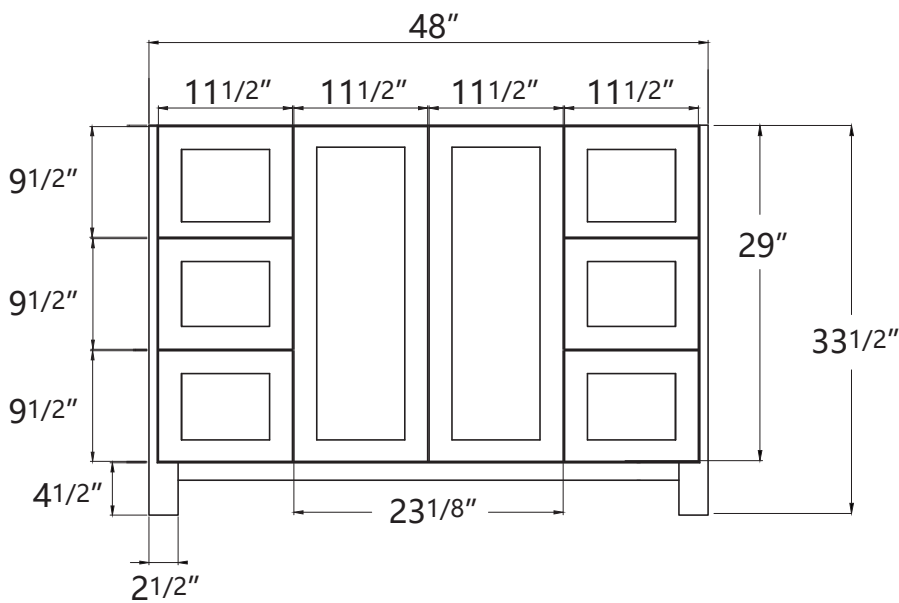

DIMENSION DETAILS

BATHROOM VANITY

48''

COUNTERTOP SIZE

Top View

Front View

Side View

VANITY SIZE

Front View

Side View