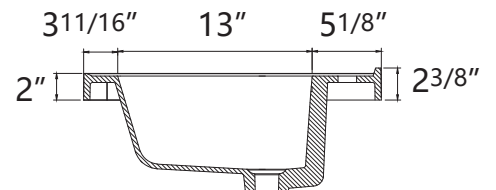

DIMENSION DETAILS

BATHROOM VANITY

48''

COUNTERTOP SIZE

Top View

Front View

Side View

VANITY SIZE

Front View

Side View