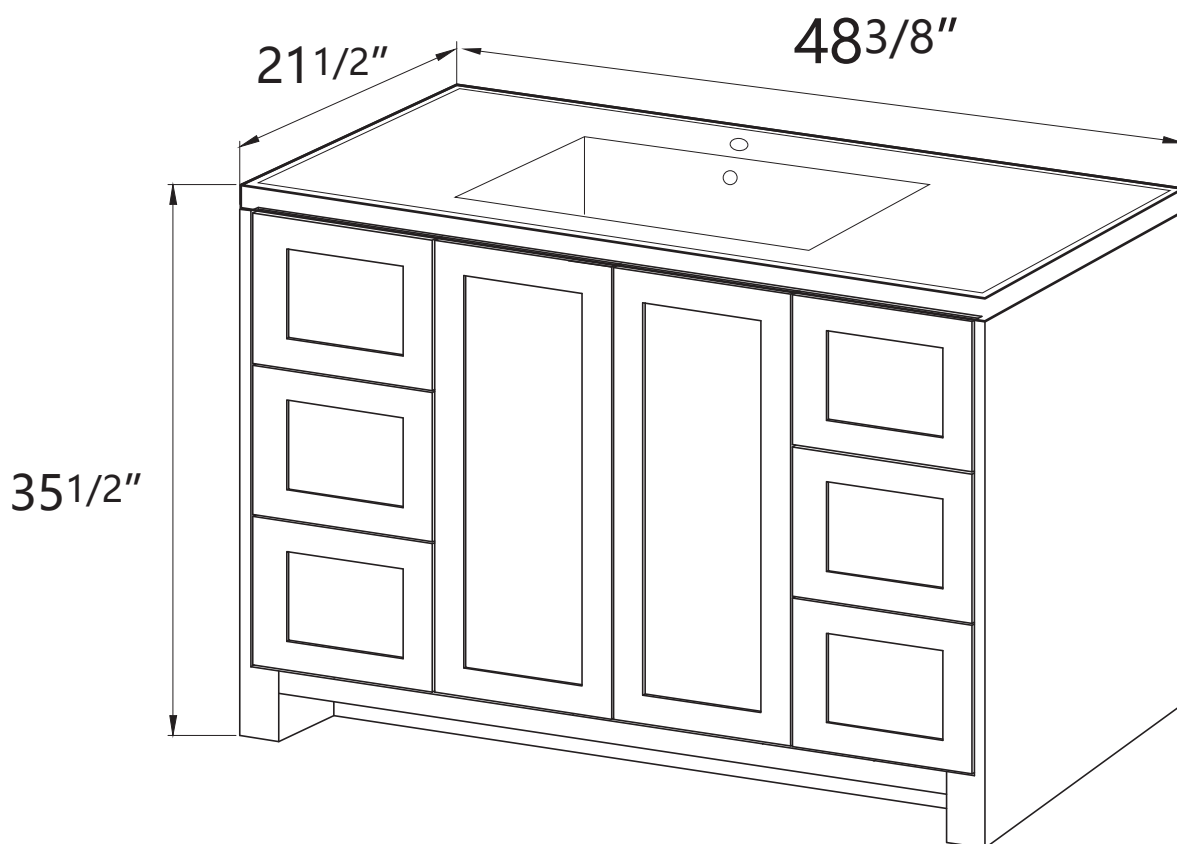

DIMENSION DETAILS

BATHROOM VANITY

48''

COUNTERTOP SIZE

Top View

Front View

Side View

VANITY SIZE

Front View

Side View