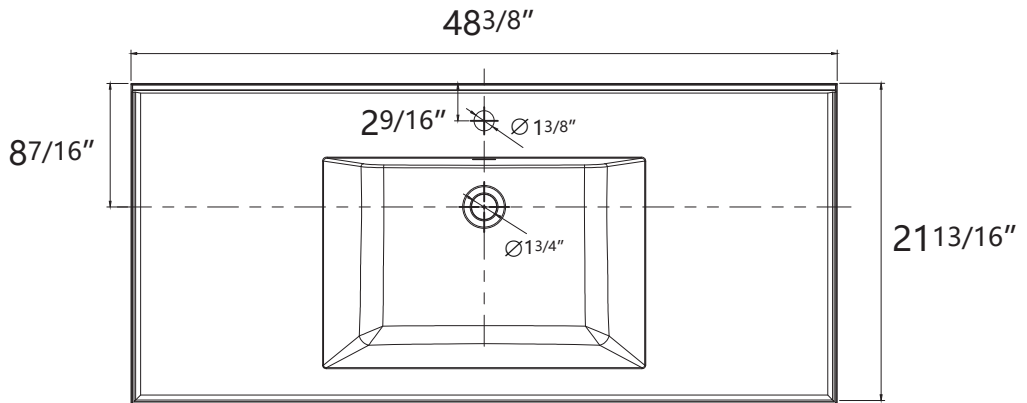

DIMENSION DETAILS

BATHROOM VANITY

48''

COUNTERTOP SIZE

Top View

Front View

Side View

VANITY SIZE

Front View

Side View