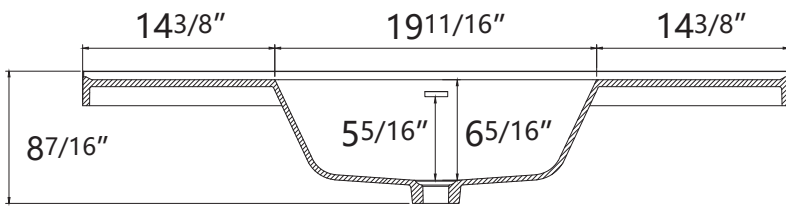

DIMENSION DETAILS

BATHROOM VANITY

48''

COUNTERTOP SIZE

Top View

Front View

Side View

VANITY SIZE

Front View

Side View