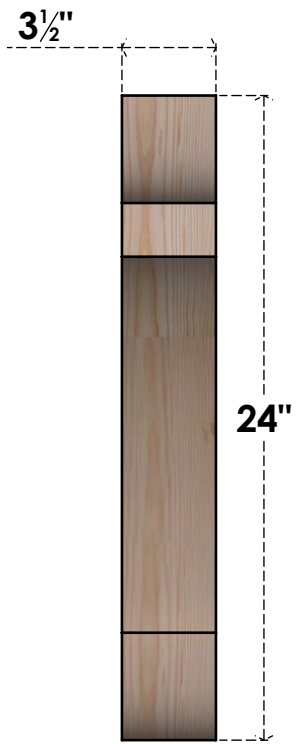

BRC04X24X24OLY00SDF

3 1/2"W X 24"D X 24"H OLYMPIC SMOOTH BRACE, DOUGLAS FIR

SIDE

FRONT

EKENA MILLWORK
 2300 WEST MAIN ST.
 CLARKSVILLE, TX 75426
 TOLL FREE: 866-607-0453
 WWW.EKENAMILLWORK.COM

NOTES

1. INSTALLATION TO BE COMPLETED IN ACCORDANCE WITH MANUFACTURER'S SPECIFICATIONS.
2. DRAWING MAY NOT BE TO SCALE
3. THIS DRAWING IS INTENDED FOR DESIGN AND PLANNING PURPOSES ONLY.
4. ALL INFORMATION CONTAINED HEREIN WAS CURRENT AT THE TIME OF DEVELOPMENT BUT MUST BE REVIEWED AND APPROVED BY THE PRODUCT MANUFACTURER TO BE CONSIDERED ACCURATE.
5. PRODUCTS ARE NOT KILN DRIED. THIS ITEM IS UNIQUE AND WILL CONTAIN THE NATURAL VARIATIONS THAT THE WOOD SPECIES OFFERS. THIS MAY RESULT IN VARIATIONS UP TO 1/4"