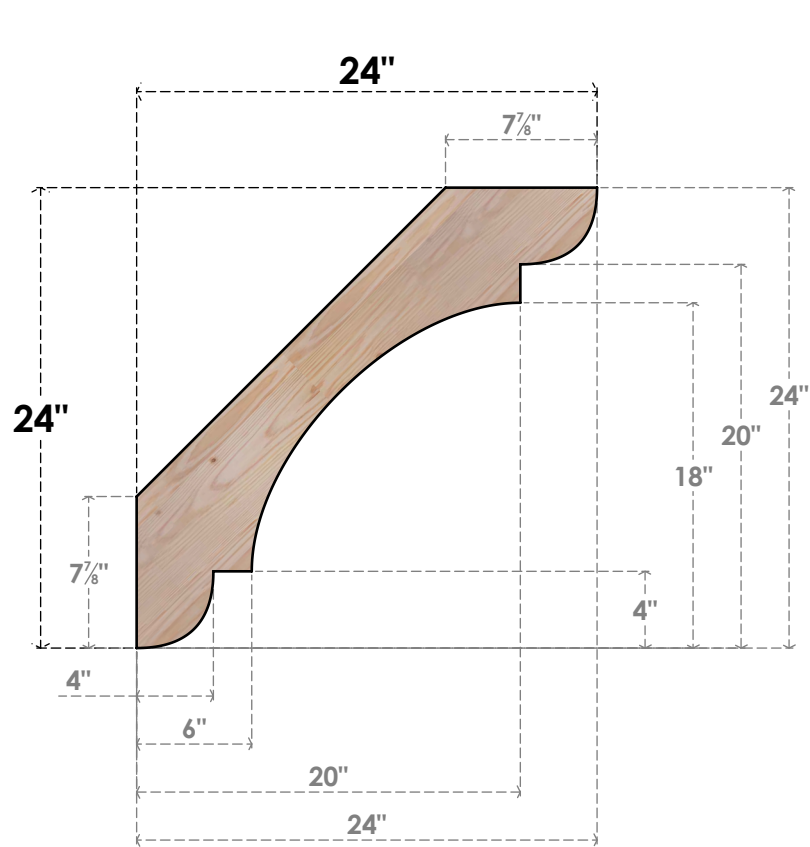

BRC04X24X24OLY00SDF

3 1/2"W X 24"D X 24"H OLYMPIC SMOOTH BRACE, DOUGLAS FIR

SIDE

FRONT

EKENA MILLWORK
 2300 WEST MAIN ST.
 CLARKSVILLE, TX 75426
 TOLL FREE: 866-607-0453
 WWW.EKENAMILLWORK.COM

NOTES

1. INSTALLATION TO BE COMPLETED IN ACCORDANCE WITH MANUFACTURER'S SPECIFICATIONS.
2. DRAWING MAY NOT BE TO SCALE
3. THIS DRAWING IS INTENDED FOR DESIGN AND PLANNING PURPOSES ONLY.
4. ALL INFORMATION CONTAINED HEREIN WAS CURRENT AT THE TIME OF DEVELOPMENT BUT MUST BE REVIEWED AND APPROVED BY THE PRODUCT MANUFACTURER TO BE CONSIDERED ACCURATE.
5. PRODUCTS ARE NOT KILN DRIED. THIS ITEM IS UNIQUE AND WILL CONTAIN THE NATURAL VARIATIONS THAT THE WOOD SPECIES OFFERS. THIS MAY RESULT IN VARIATIONS UP TO 1/4"