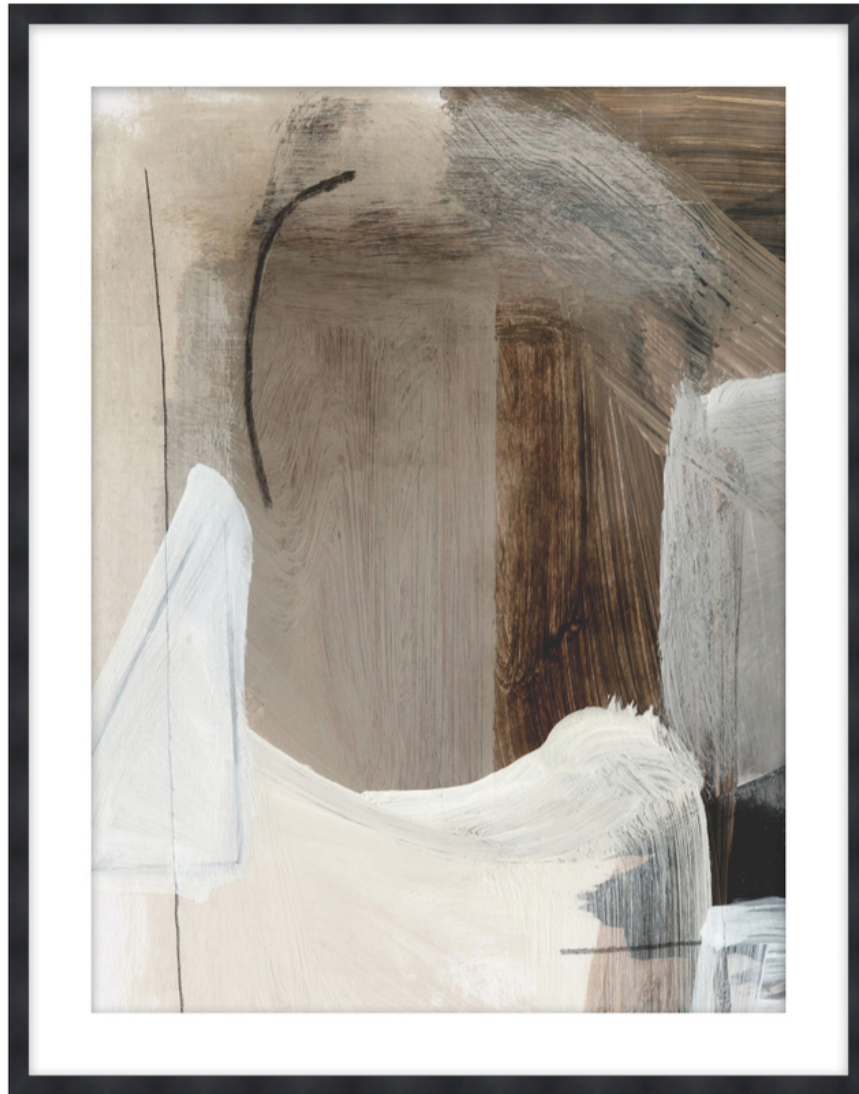

THEODORE ALEXANDER

Revive 1

D3078S61545-5019

Plastic Frame

Textured Paper - Single Matboard

M5 - White Smooth + White Core Width:3"

F992 - Black Cap Frame - Width: 0.875

W 29³/₄ x D 1¹/₄ x H 36³/₄ inches

Material(s):

Collection: Art by TA

Style: Modern / Formal Modern

Type: Décor / Wall Art