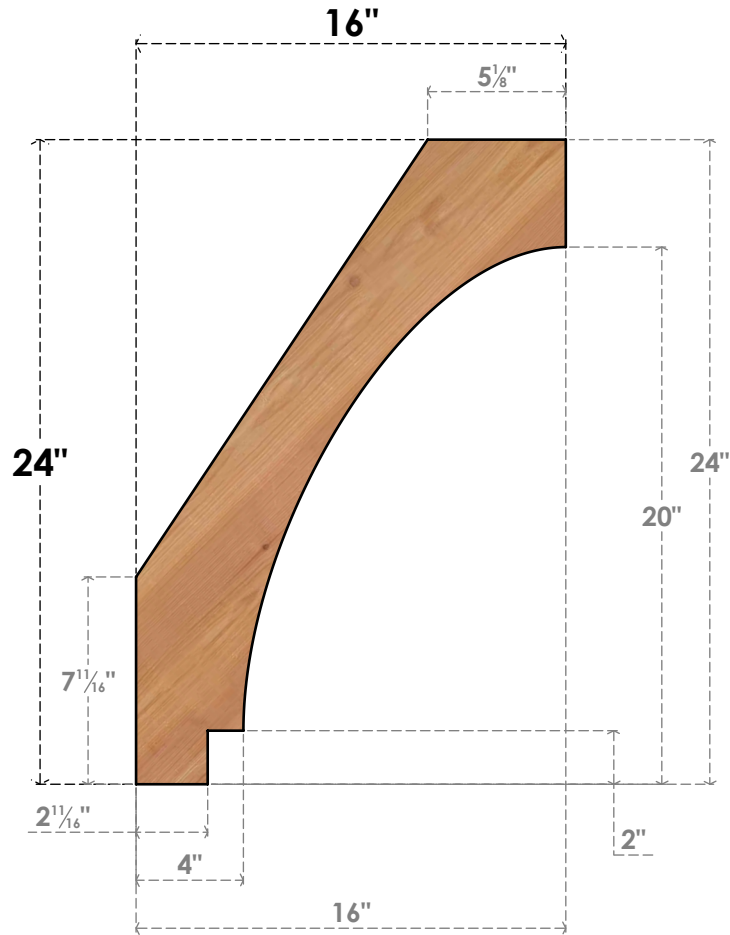

BRC04X16X24IMP00SWR

3 1/2"W X 16"D X 24"H IMPERIAL SMOOTH BRACE, WESTERN RED CEDAR

SIDE

FRONT

EKENA MILLWORK
 2300 WEST MAIN ST.
 CLARKSVILLE, TX 75426
 TOLL FREE: 866-607-0453
 WWW.EKENAMILLWORK.COM

NOTES