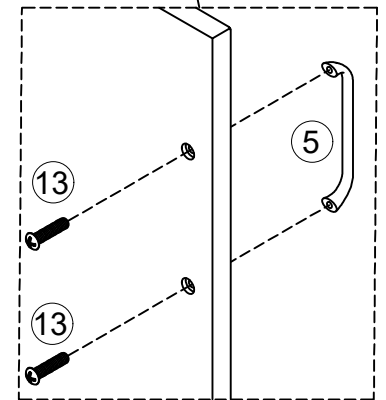

- 2  12pcs  
Ø4x25mm

STEP 23

STEP 24

- |   |  |       |   |  |      |   |  |      |
|---|--|-------|---|--|------|---|--|------|
| ⑫ |  | 12pcs | ⑤ |  | 3pcs | ⑬ |  | 6pcs |
|   | Ø15x9mm  |       |   |  |      |   | 5/32"x15mm   |      |

STEP 25

STEP 26

- ⑥  2pcs    ⑦  4pcs  
Ø4x12mm

# STEP 27

- 7  8pcs Ø4x12mm
- 5  1pc
- 13  2pcs 5/32"x15mm

Three-way adjustable hinge for perfectly aligned doors

1. TO ADJUST DOOR FORWARD OR BACKWARD.
2. TO ADJUST DOOR TO RIGHT OR TO LEFT.
3. TO ADJUST DOOR UP OR DOWN.