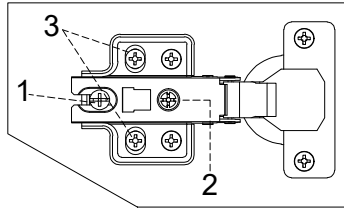

- 2  12pcs  
Ø4x25mm

STEP 23

STEP 24

- |   |  |       |   |  |      |   |  |      |
|---|--|-------|---|--|------|---|--|------|
| ⑫ |  | 12pcs | ⑤ |  | 3pcs | ⑬ |  | 6pcs |
|   | Ø15x9mm  |       |   |  |      |   | 5/32"x15mm   |      |

STEP 25

STEP 26

- ⑥  2pcs    ⑦  4pcs  
Ø4x12mm

# STEP 27

- 7  8pcs Ø4x12mm
- 5  1pc
- 13  2pcs 5/32"x15mm

Three-way adjustable hinge for perfectly aligned doors

1. TO ADJUST DOOR FORWARD OR BACKWARD.
2. TO ADJUST DOOR TO RIGHT OR TO LEFT.
3. TO ADJUST DOOR UP OR DOWN.