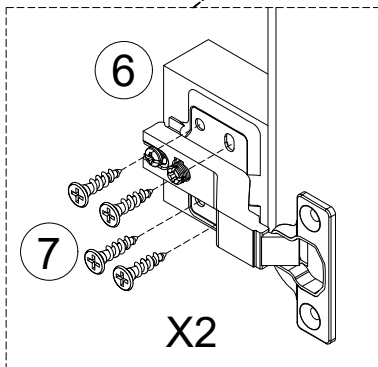

- 2  12pcs  
Ø4x25mm

STEP 23

STEP 24

- |   |  |       |   |  |      |   |  |      |
|---|--|-------|---|--|------|---|--|------|
| ⑫ |  | 12pcs | ⑤ |  | 3pcs | ⑬ |  | 6pcs |
|   | Ø15x9mm  |       |   |  |      |   | 5/32"x15mm   |      |

STEP 25

STEP 26

- ⑥  2pcs    ⑦  4pcs  
Ø4x12mm

# STEP 27

- 7  8pcs Ø4x12mm
- 5  1pc
- 13  2pcs 5/32"x15mm

Three-way adjustable hinge for perfectly aligned doors

1. TO ADJUST DOOR FORWARD OR BACKWARD.
2. TO ADJUST DOOR TO RIGHT OR TO LEFT.
3. TO ADJUST DOOR UP OR DOWN.