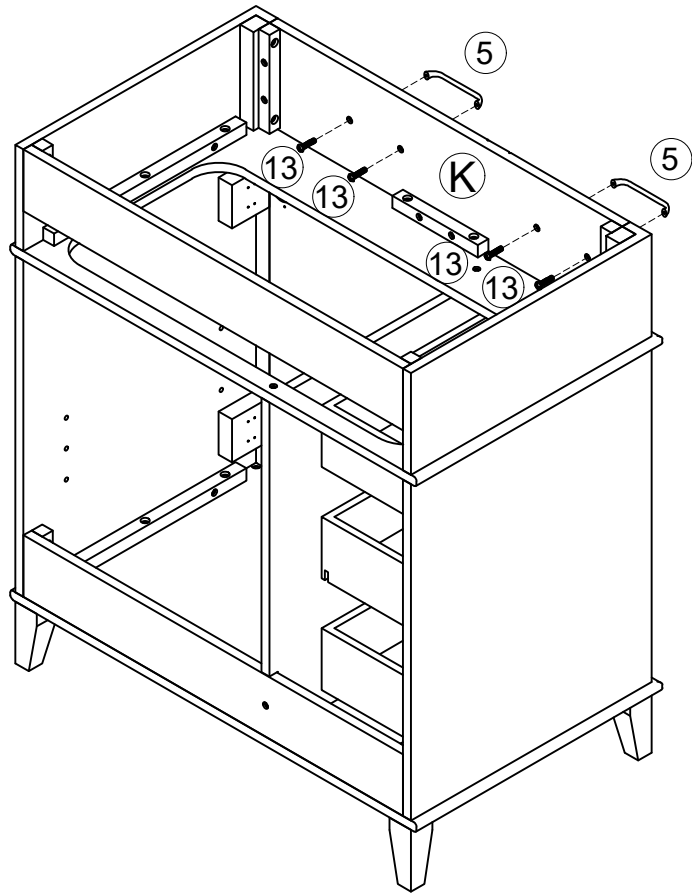

STEP 28

⑤ 2pcs

⑬ 4pcs
5/32"x15mm