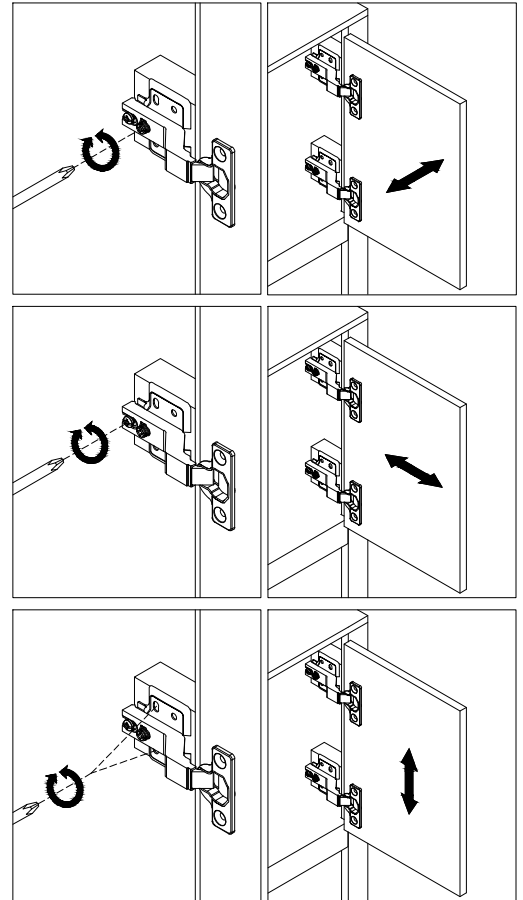

STEP 25

STEP 26

- ⑥  2pcs    ⑦  4pcs  
Ø4x12mm

# STEP 27

- 7  8pcs Ø4x12mm
- 5  1pc
- 13  2pcs 5/32"x15mm

Three-way adjustable hinge for perfectly aligned doors

1. TO ADJUST DOOR FORWARD OR BACKWARD.
2. TO ADJUST DOOR TO RIGHT OR TO LEFT.
3. TO ADJUST DOOR UP OR DOWN.