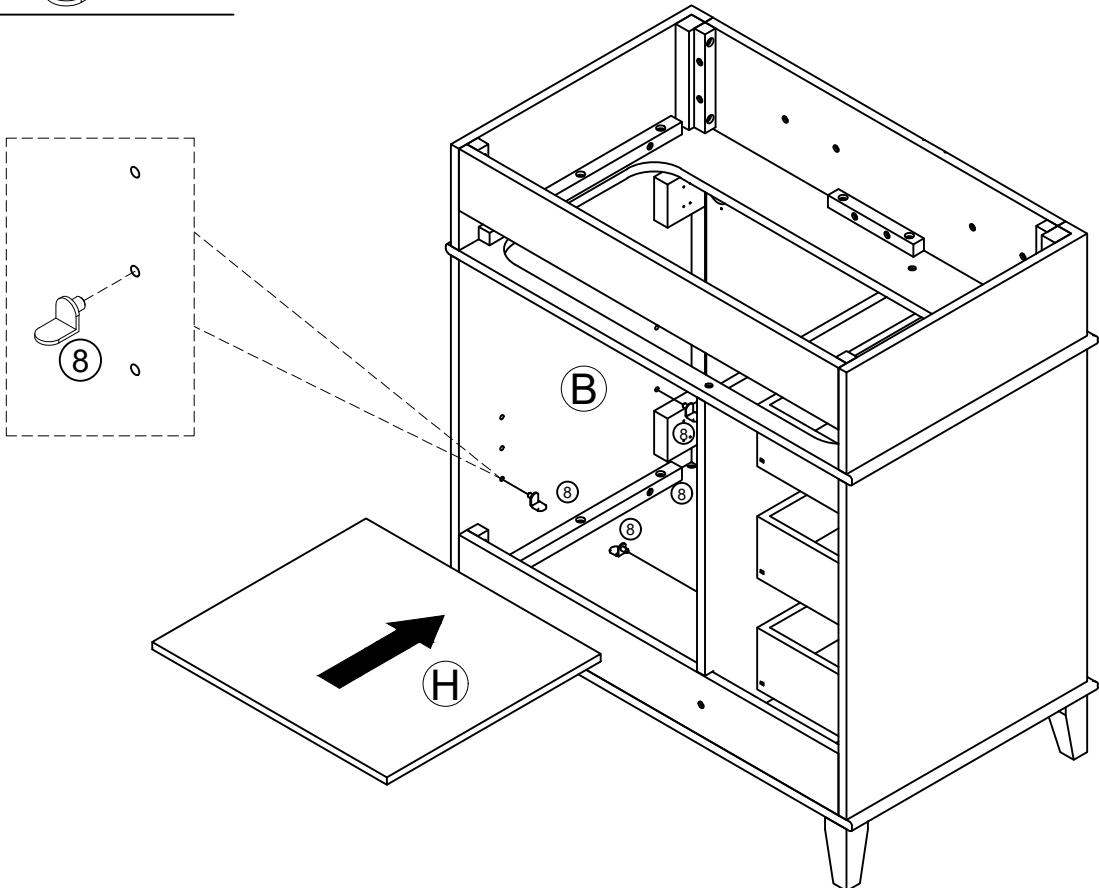

# STEP 27

- 7  8pcs Ø4x12mm
- 5  1pc
- 13  2pcs 5/32"x15mm

Three-way adjustable hinge for perfectly aligned doors

1. TO ADJUST DOOR FORWARD OR BACKWARD.
2. TO ADJUST DOOR TO RIGHT OR TO LEFT.
3. TO ADJUST DOOR UP OR DOWN.

STEP 28

⑤ 2pcs

⑬ 4pcs  
5/32"x15mm

STEP 29

⑧ 4pcs