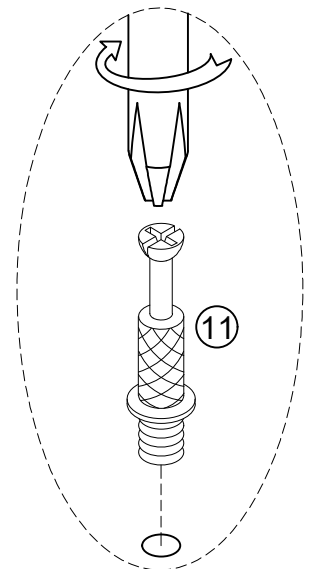

# HARDWARE:

①	②	③	④	⑤	⑥
					
1/4"x25mm	Ø4x25mm	Ø4x35mm	Ø8x30mm		
<b>24+2 PCS</b>	<b>12+1 PCS</b>	<b>7 PCS</b>	<b>34+2 PCS</b>	<b>6 PCS</b>	<b>2 PCS</b>
⑦	⑧	⑨	⑩	⑪	⑫
					
Ø4x12mm		12"x45mm	Ø3x10mm	Ø6x33mm	Ø15x9mm
<b>12+1 PCS</b>	<b>4 PCS</b>	<b>3 SET</b>	<b>36+2 PCS</b>	<b>16+1 PCS</b>	<b>16+1 PCS</b>
⑬	⑭				
					
5/32"x15mm	1/4"x25mm				
<b>12 PCS</b>	<b>6 PCS</b>				

STEP 1

④  8pcs  
Ø8x30mm

STEP 2

④  4pcs  
Ø8x30mm

STEP 3

- ④  2pcs  
Ø8x30mm

STEP 4

- ④  2pcs  
Ø8x30mm

STEP 5

④  4pcs  
Ø8x30mm

STEP 6

⑪  4pcs  
Ø6x33mm

STEP 7

9 12"x45mm 3SET

Release Lever

STEP 8

## STEP 30

To install the Top (1) to the vanity (2).  
Apply silicone caulk to the top edge of the wood cabinet. With the help of another adult, gently lower the Sink top with assembled sink onto the cabinet. Make sure the Sink top is flush with the back side of the wood cabinet and the wood cabinet left and right side walls.