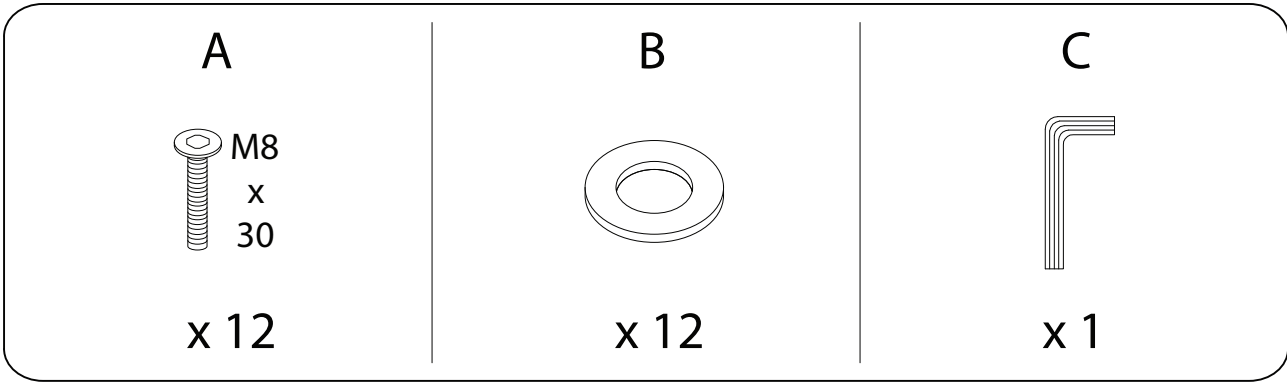

An icon showing an L-shaped metal bracket inside a circle. To its right is a power drill with a diagonal line through it, indicating it should not be used.	A warning triangle icon with an exclamation mark inside.	A clock icon showing approximately 1:50.
An icon showing a rectangular block on a textured base inside a circle. To its right is a block with a screw being inserted, with a diagonal line through it, indicating a warning.	A warning triangle icon with an exclamation mark inside.	A simple icon of a person.
		20'
		2

1

<p>1</p>  <p>x 1</p>	<p>2</p>  <p>x 4</p>	<p>A</p>  <p>M8 x 30</p> <p>x 12</p>	<p>B</p>  <p>x 12</p>	<p>C</p>  <p>x 1</p>
---	---	---	--	---