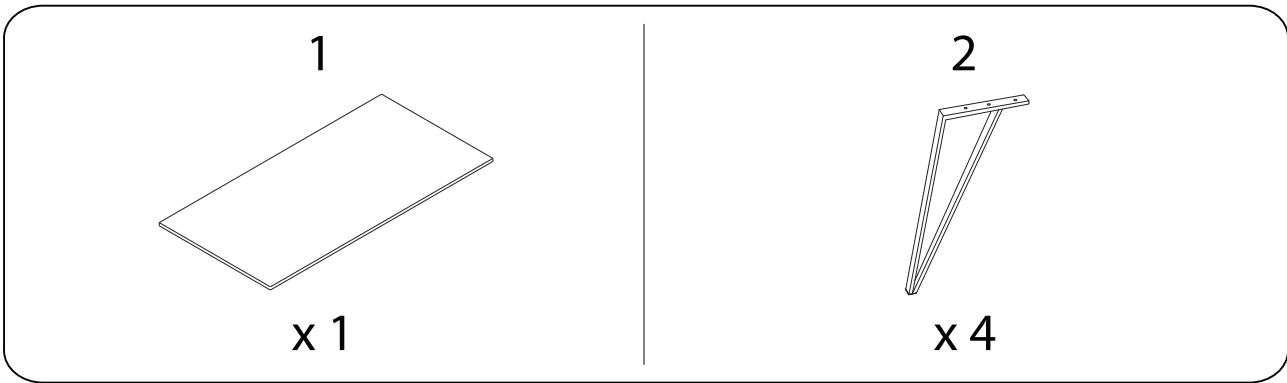

An icon showing an L-shaped metal bracket inside a circle. To its right is a power drill with a diagonal line through it, indicating it should not be used.	A warning triangle icon with an exclamation mark inside.	A clock icon showing approximately 1:50.
An icon showing a rectangular block on a textured base inside a circle. To its right is a block with a screw being inserted, with a diagonal line through it, indicating a warning.	A warning triangle icon with an exclamation mark inside.	A simple icon of a person.
		20'
		2

1

<p>1</p>  <p>x 1</p>	<p>2</p>  <p>x 4</p>	<p>A</p>  <p>M8 x 30</p> <p>x 12</p>	<p>B</p>  <p>x 12</p>	<p>C</p>  <p>x 1</p>
---	---	---	--	---