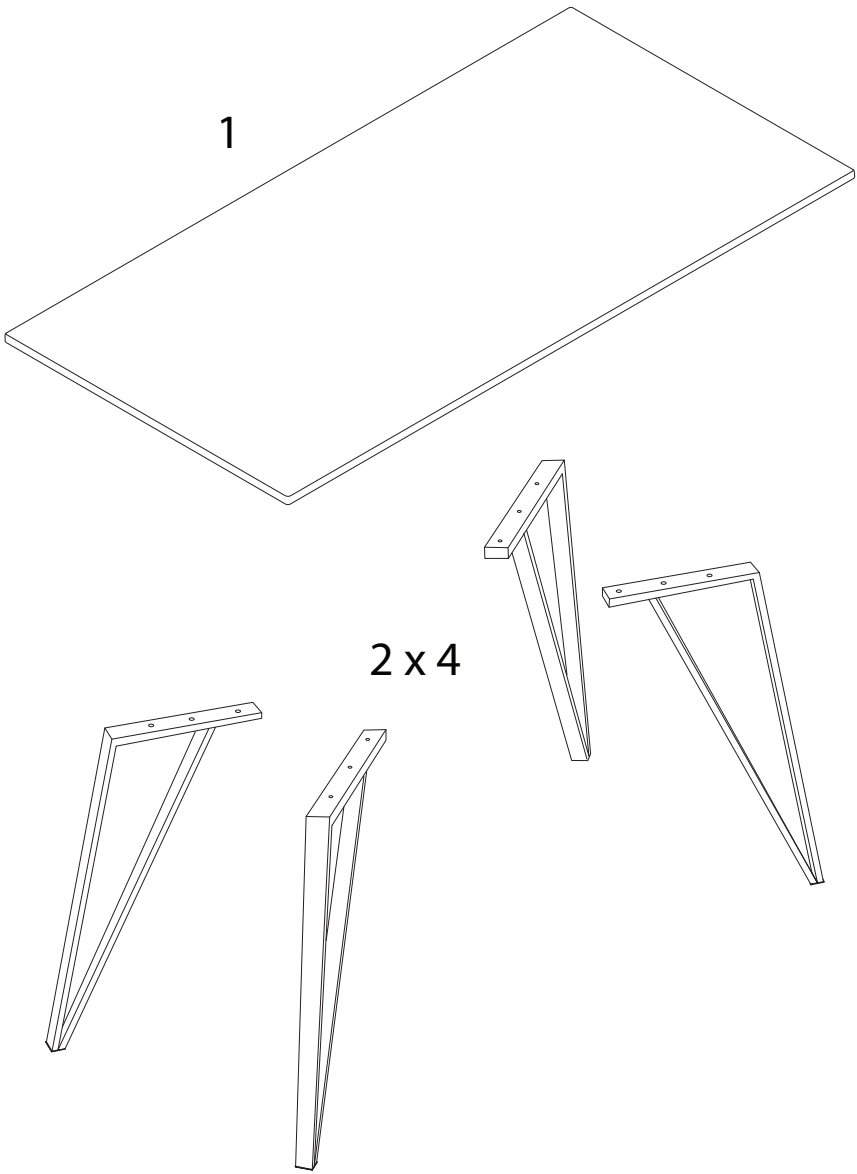

An icon showing an L-shaped metal bracket inside a circle. To its right is a power drill with a diagonal line through it, indicating it should not be used.	A warning triangle icon with an exclamation mark inside.	A clock icon showing approximately 1:50.
An icon showing a rectangular block on a textured base inside a circle. To its right is a block with a screw being inserted, with a diagonal line through it, indicating a warning.	A warning triangle icon with an exclamation mark inside.	A simple icon of a person.
		20'
		2

1

<p>1</p>  <p>x 1</p>	<p>2</p>  <p>x 4</p>	<p>A</p>  <p>M8 x 30</p> <p>x 12</p>	<p>B</p>  <p>x 12</p>	<p>C</p>  <p>x 1</p>
---	---	---	--	---