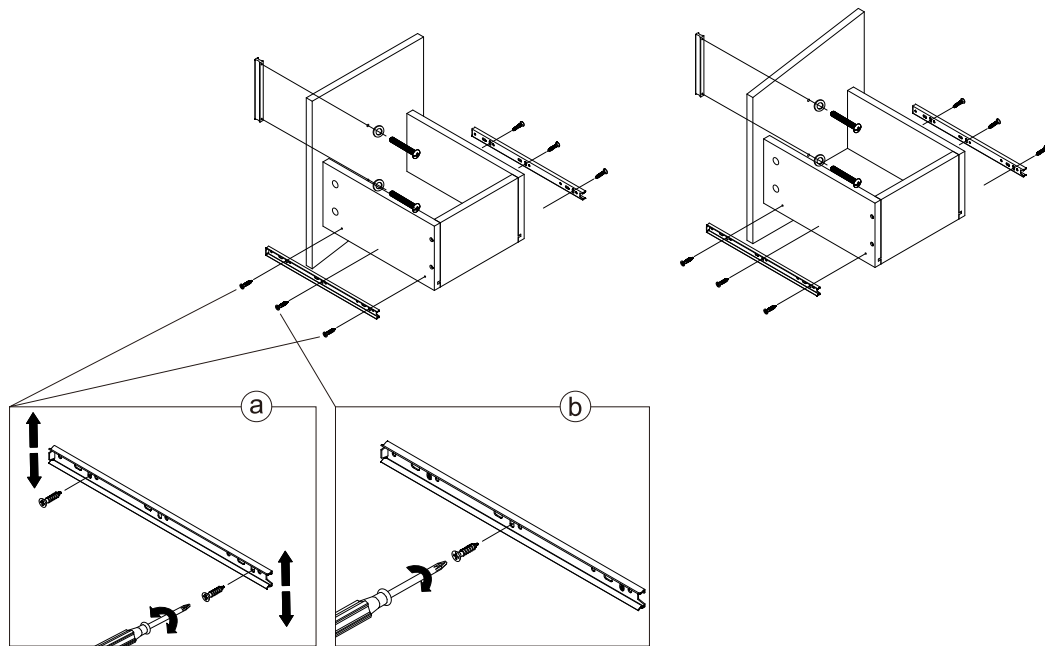

# WONLINE

NO.	Description	Quantity
1	Left Side Board	1
2	Right Side Board	1
3	Connect board 3	1
4	Connect board 4	2
5	Connect board 5	1
6	Connect board 6	1
7	Drawer front 7	1
8	Drawer front 8	1
9	Left side board for drawer	2
10	Right side board for drawer	2
11	Back board for drawer	2
12	Bottom board for drawer	2
13	Top board	1
14	   Three-in-one Connector	28
15	 Wood Plug	8
16	 Screws M4x14	36
17	M  S  Slider	4
18	 Foot	4
19	 Screws M4x30	8
20	 Handle Screws M4x22	4
21	 Handle	2
22	    Screws For Fix On The Wall M5.5x60	2

## Step 1

1-2

1-3

## Step 2

2-1

2-2