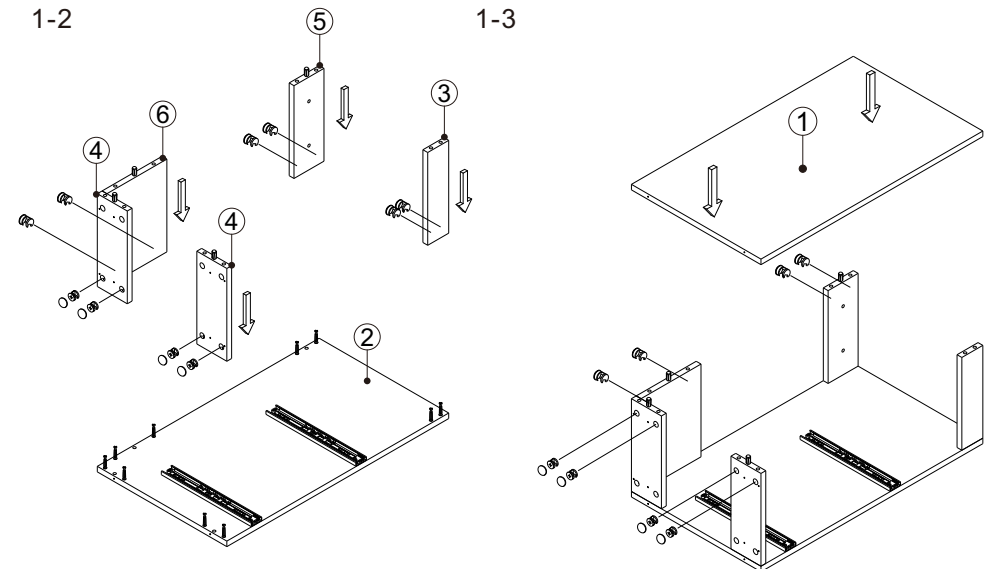

# WONLINE

NO.	Description	Quantity
1	Left Side Board	1
2	Right Side Board	1
3	Connect board 3	1
4	Connect board 4	2
5	Connect board 5	1
6	Connect board 6	1
7	Drawer front 7	1
8	Drawer front 8	1
9	Left side board for drawer	2
10	Right side board for drawer	2
11	Back board for drawer	2
12	Bottom board for drawer	2
13	Top board	1
14	   Three-in-one Connector	28
15	 Wood Plug	8
16	 Screws M4x14	36
17	M  S  Slider	4
18	 Foot	4
19	 Screws M4x30	8
20	 Handle Screws M4x22	4
21	 Handle	2
22	    Screws For Fix On The Wall M5.5x60	2

## Step 1

1-2

1-3