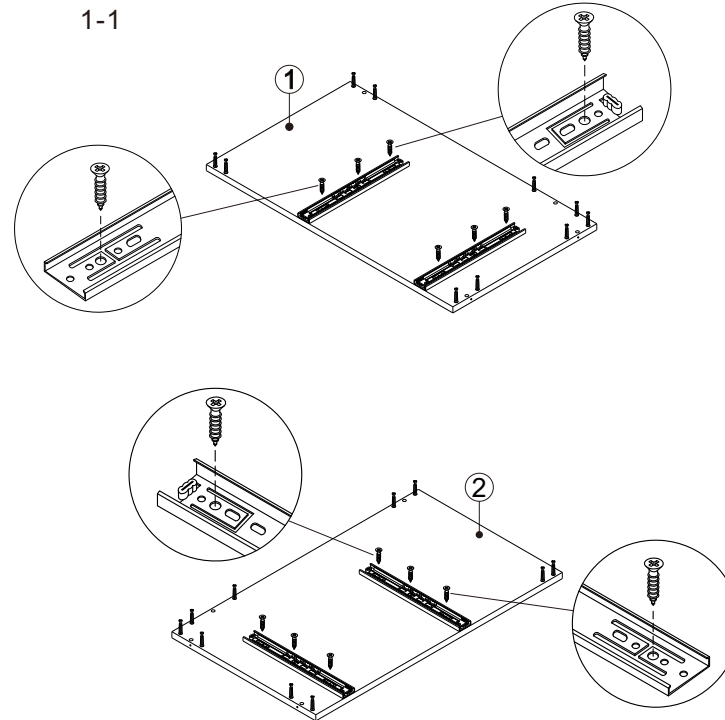

# WONLINE

NO.	Description	Quantity
1	Left Side Board	1
2	Right Side Board	1
3	Connect board 3	1
4	Connect board 4	2
5	Connect board 5	1
6	Connect board 6	1
7	Drawer front 7	1
8	Drawer front 8	1
9	Left side board for drawer	2
10	Right side board for drawer	2
11	Back board for drawer	2
12	Bottom board for drawer	2
13	Top board	1
14	   Three-in-one Connector	28
15	 Wood Plug	8
16	 Screws M4x14	36
17	M  S  Slider	4
18	 Foot	4
19	 Screws M4x30	8
20	 Handle Screws M4x22	4
21	 Handle	2
22	    Screws For Fix On The Wall M5.5x60	2

## Step 1

1-2

1-3

## Step 2

2-1

2-2