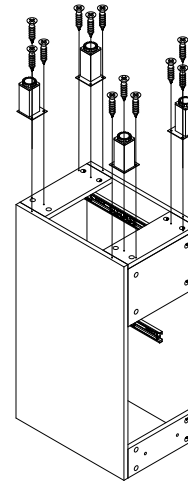

# WONLINE

NO.	Description	Quantity
1	Left Side Board	1
2	Right Side Board	1
3	Connect board 3	1
4	Connect board 4	2
5	Connect board 5	1
6	Connect board 6	1
7	Drawer front 7	1
8	Drawer front 8	1
9	Left side board for drawer	2
10	Right side board for drawer	2
11	Back board for drawer	2
12	Bottom board for drawer	2
13	Top board	1
14	   Three-in-one Connector	28
15	 Wood Plug	8
16	 Screws M4x14	36
17	M  S  Slider	4
18	 Foot	4
19	 Screws M4x30	8
20	 Handle Screws M4x22	4
21	 Handle	2
22	    Screws For Fix On The Wall M5.5x60	2

## Step 1

1-2

1-3

## Step 2

2-1

2-2

## Step 3

3-1

3-2