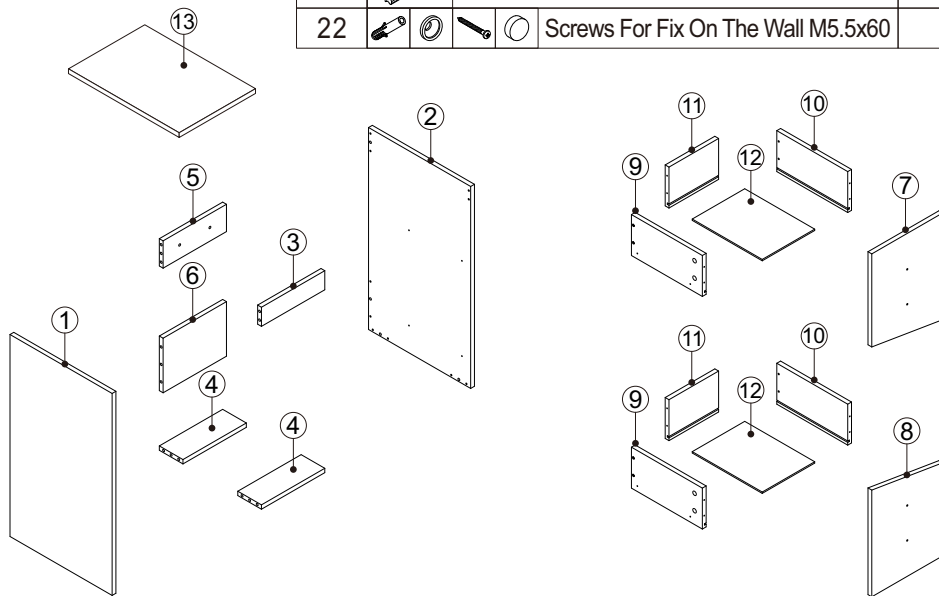

# WONLINE

NO.	Description	Quantity
1	Left Side Board	1
2	Right Side Board	1
3	Connect board 3	1
4	Connect board 4	2
5	Connect board 5	1
6	Connect board 6	1
7	Drawer front 7	1
8	Drawer front 8	1
9	Left side board for drawer	2
10	Right side board for drawer	2
11	Back board for drawer	2
12	Bottom board for drawer	2
13	Top board	1
14	   Three-in-one Connector	28
15	 Wood Plug	8
16	 Screws M4x14	36
17	M  S  Slider	4
18	 Foot	4
19	 Screws M4x30	8
20	 Handle Screws M4x22	4
21	 Handle	2
22	    Screws For Fix On The Wall M5.5x60	2

## Step 1

1-2

1-3