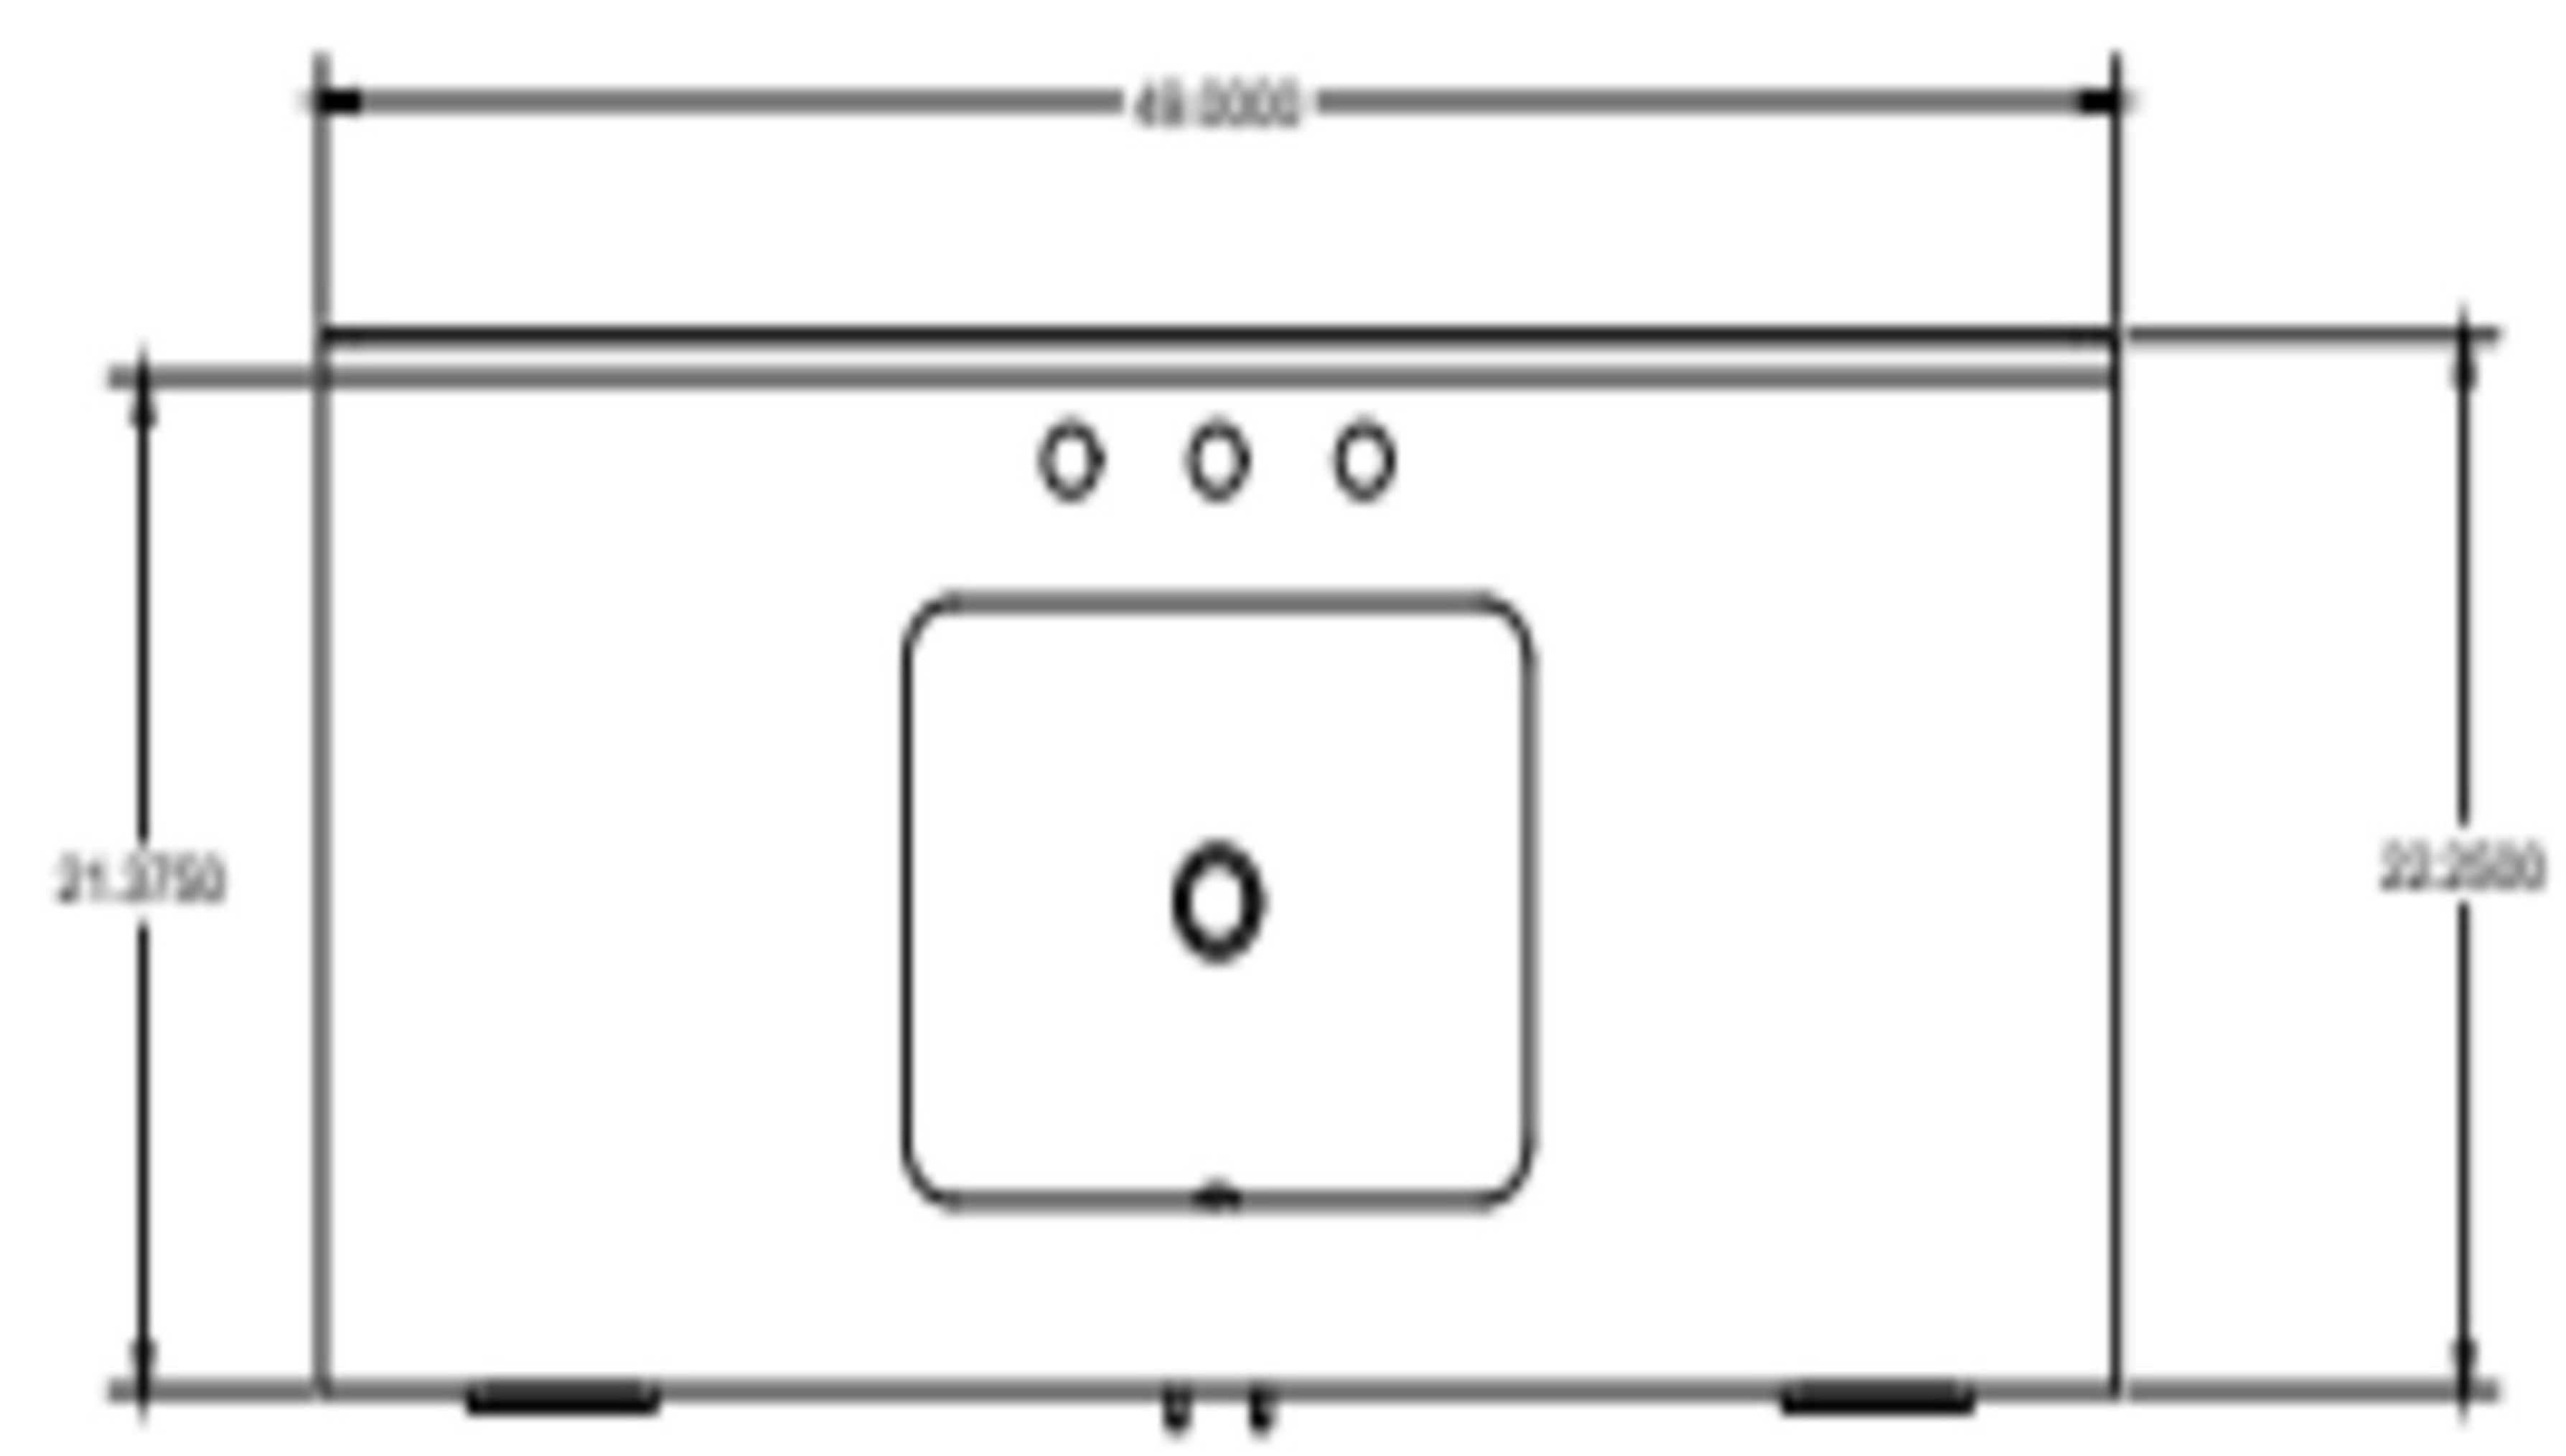

Sollman 48IN 2PC
B00548P2

ASSEMBLY

Hardware:
Pull #530709

TOP VIEW

ISOMETRIC

FRONT VIEW

SIDE VIEW