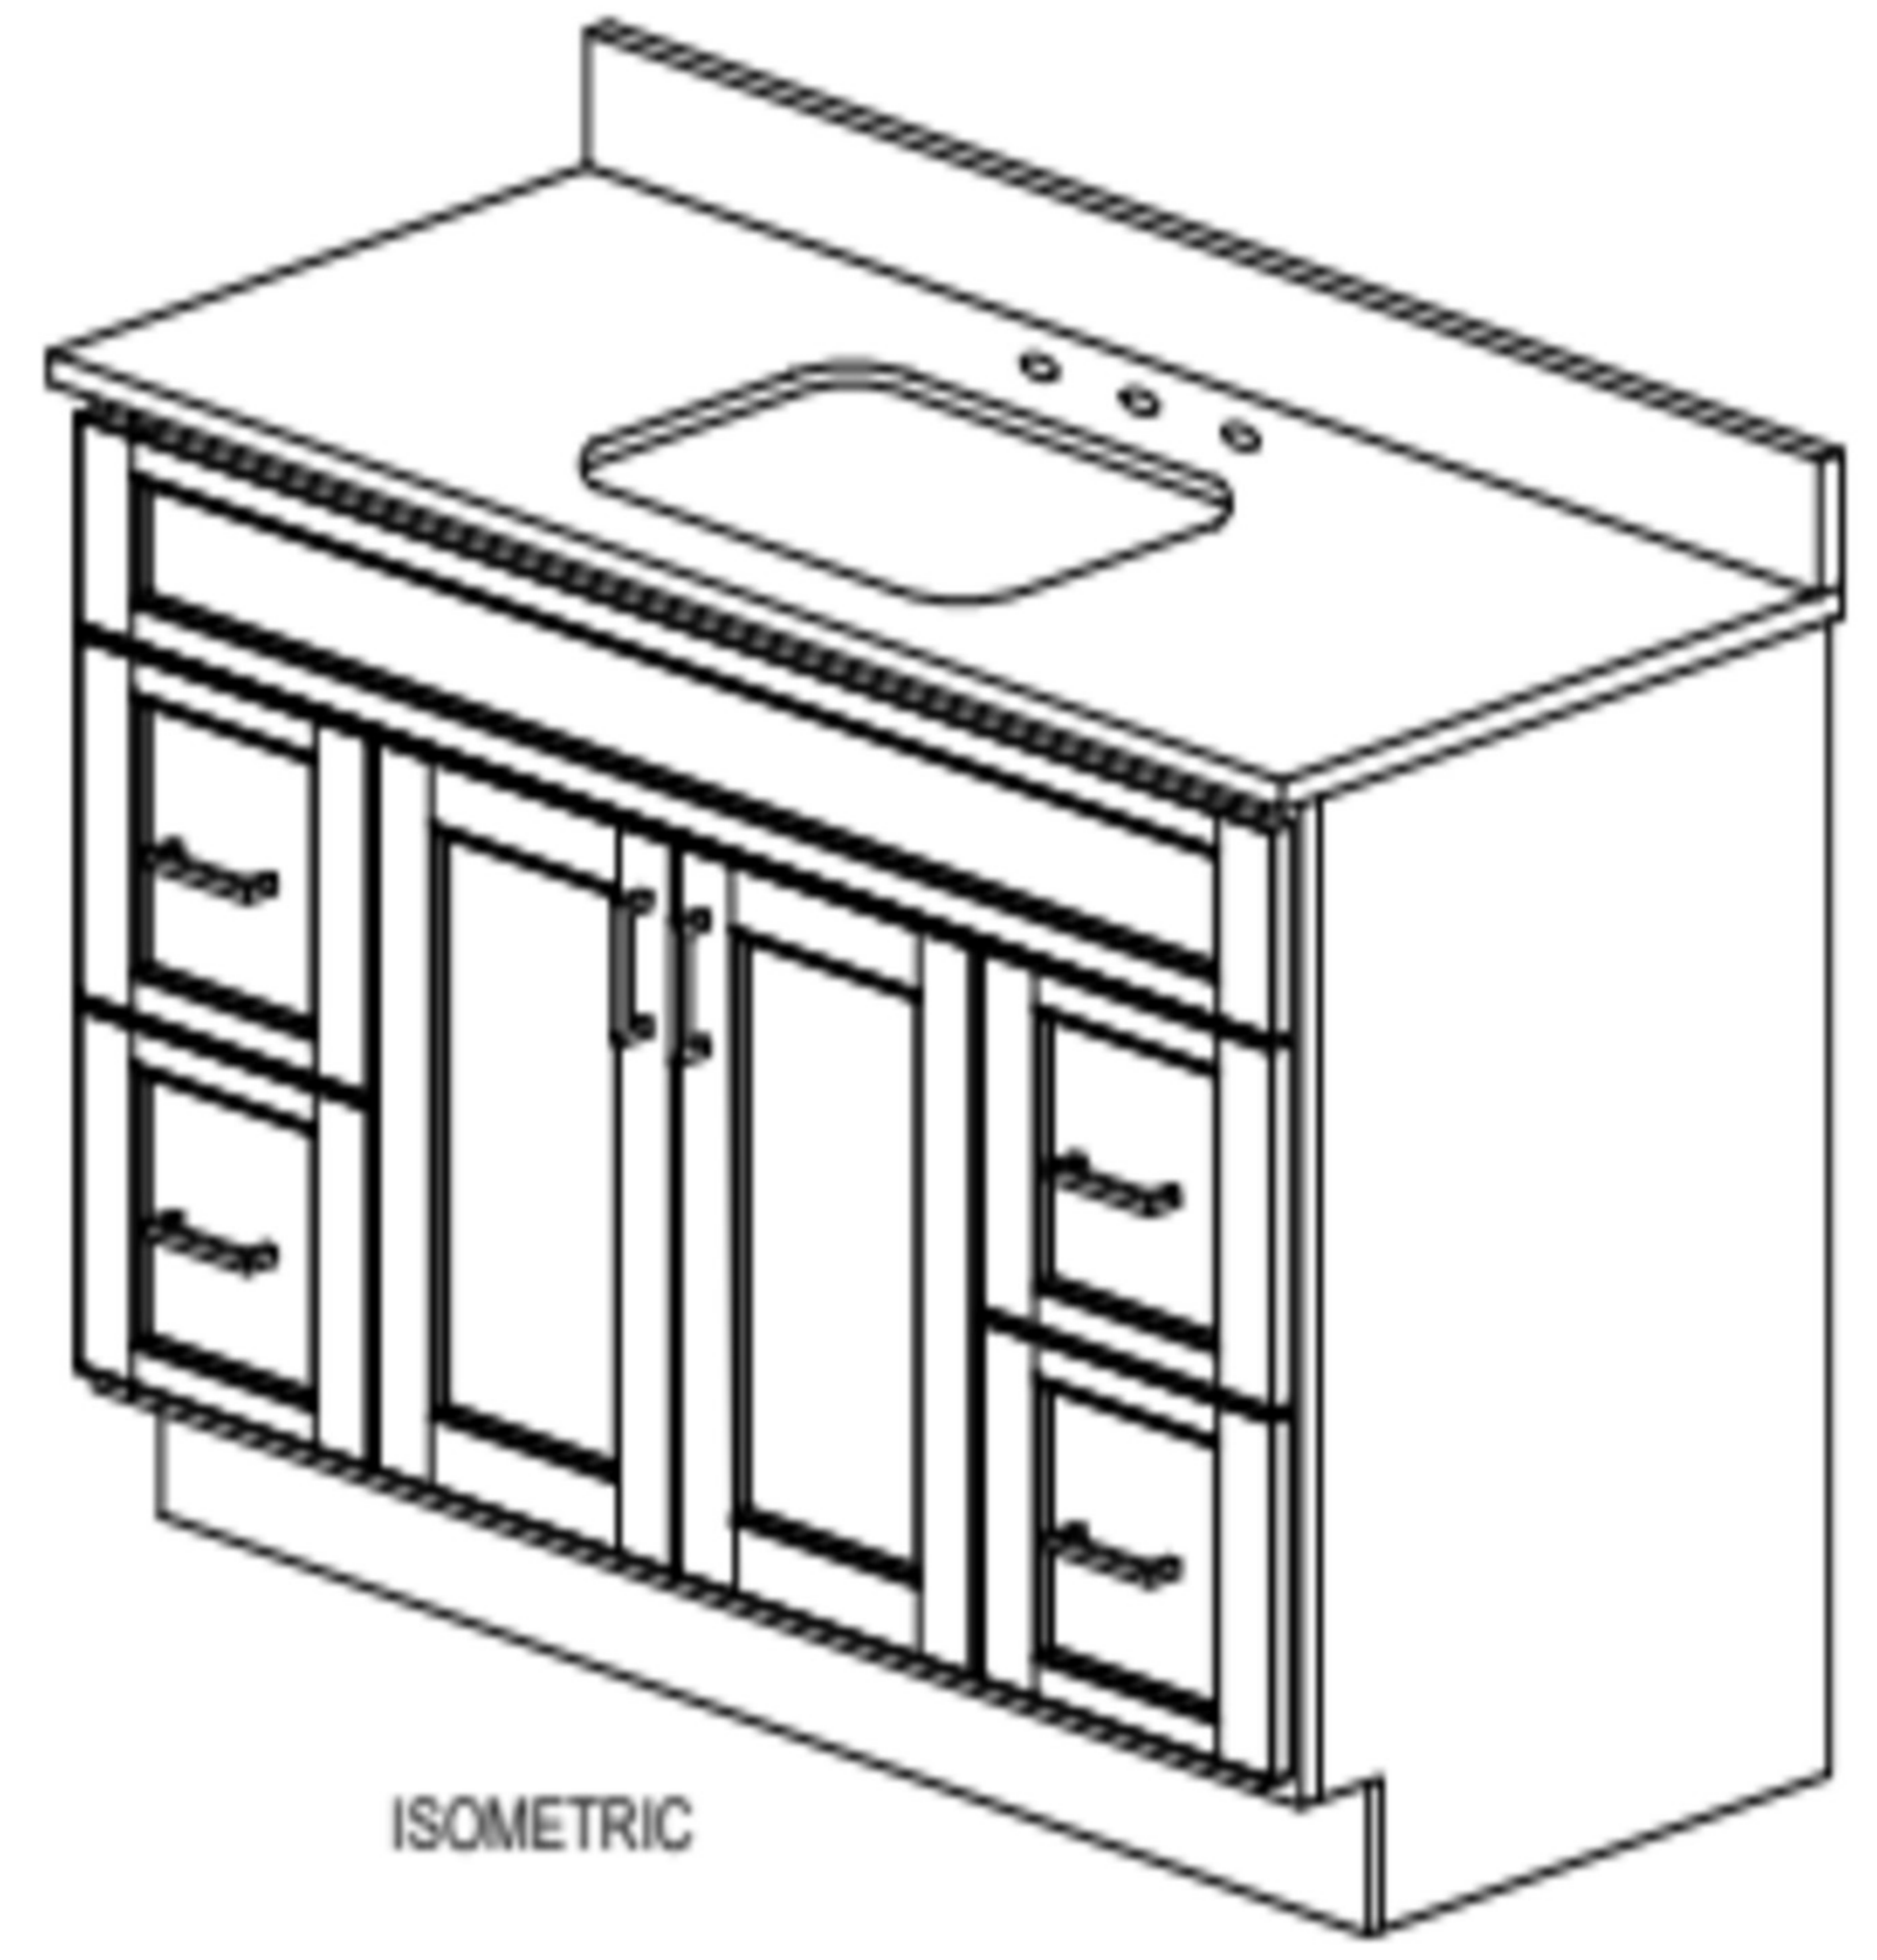

Sollman 48IN 2PC
B00548P2

ASSEMBLY

Hardware:
Pull #530709

TOP VIEW

ISOMETRIC

FRONT VIEW

SIDE VIEW