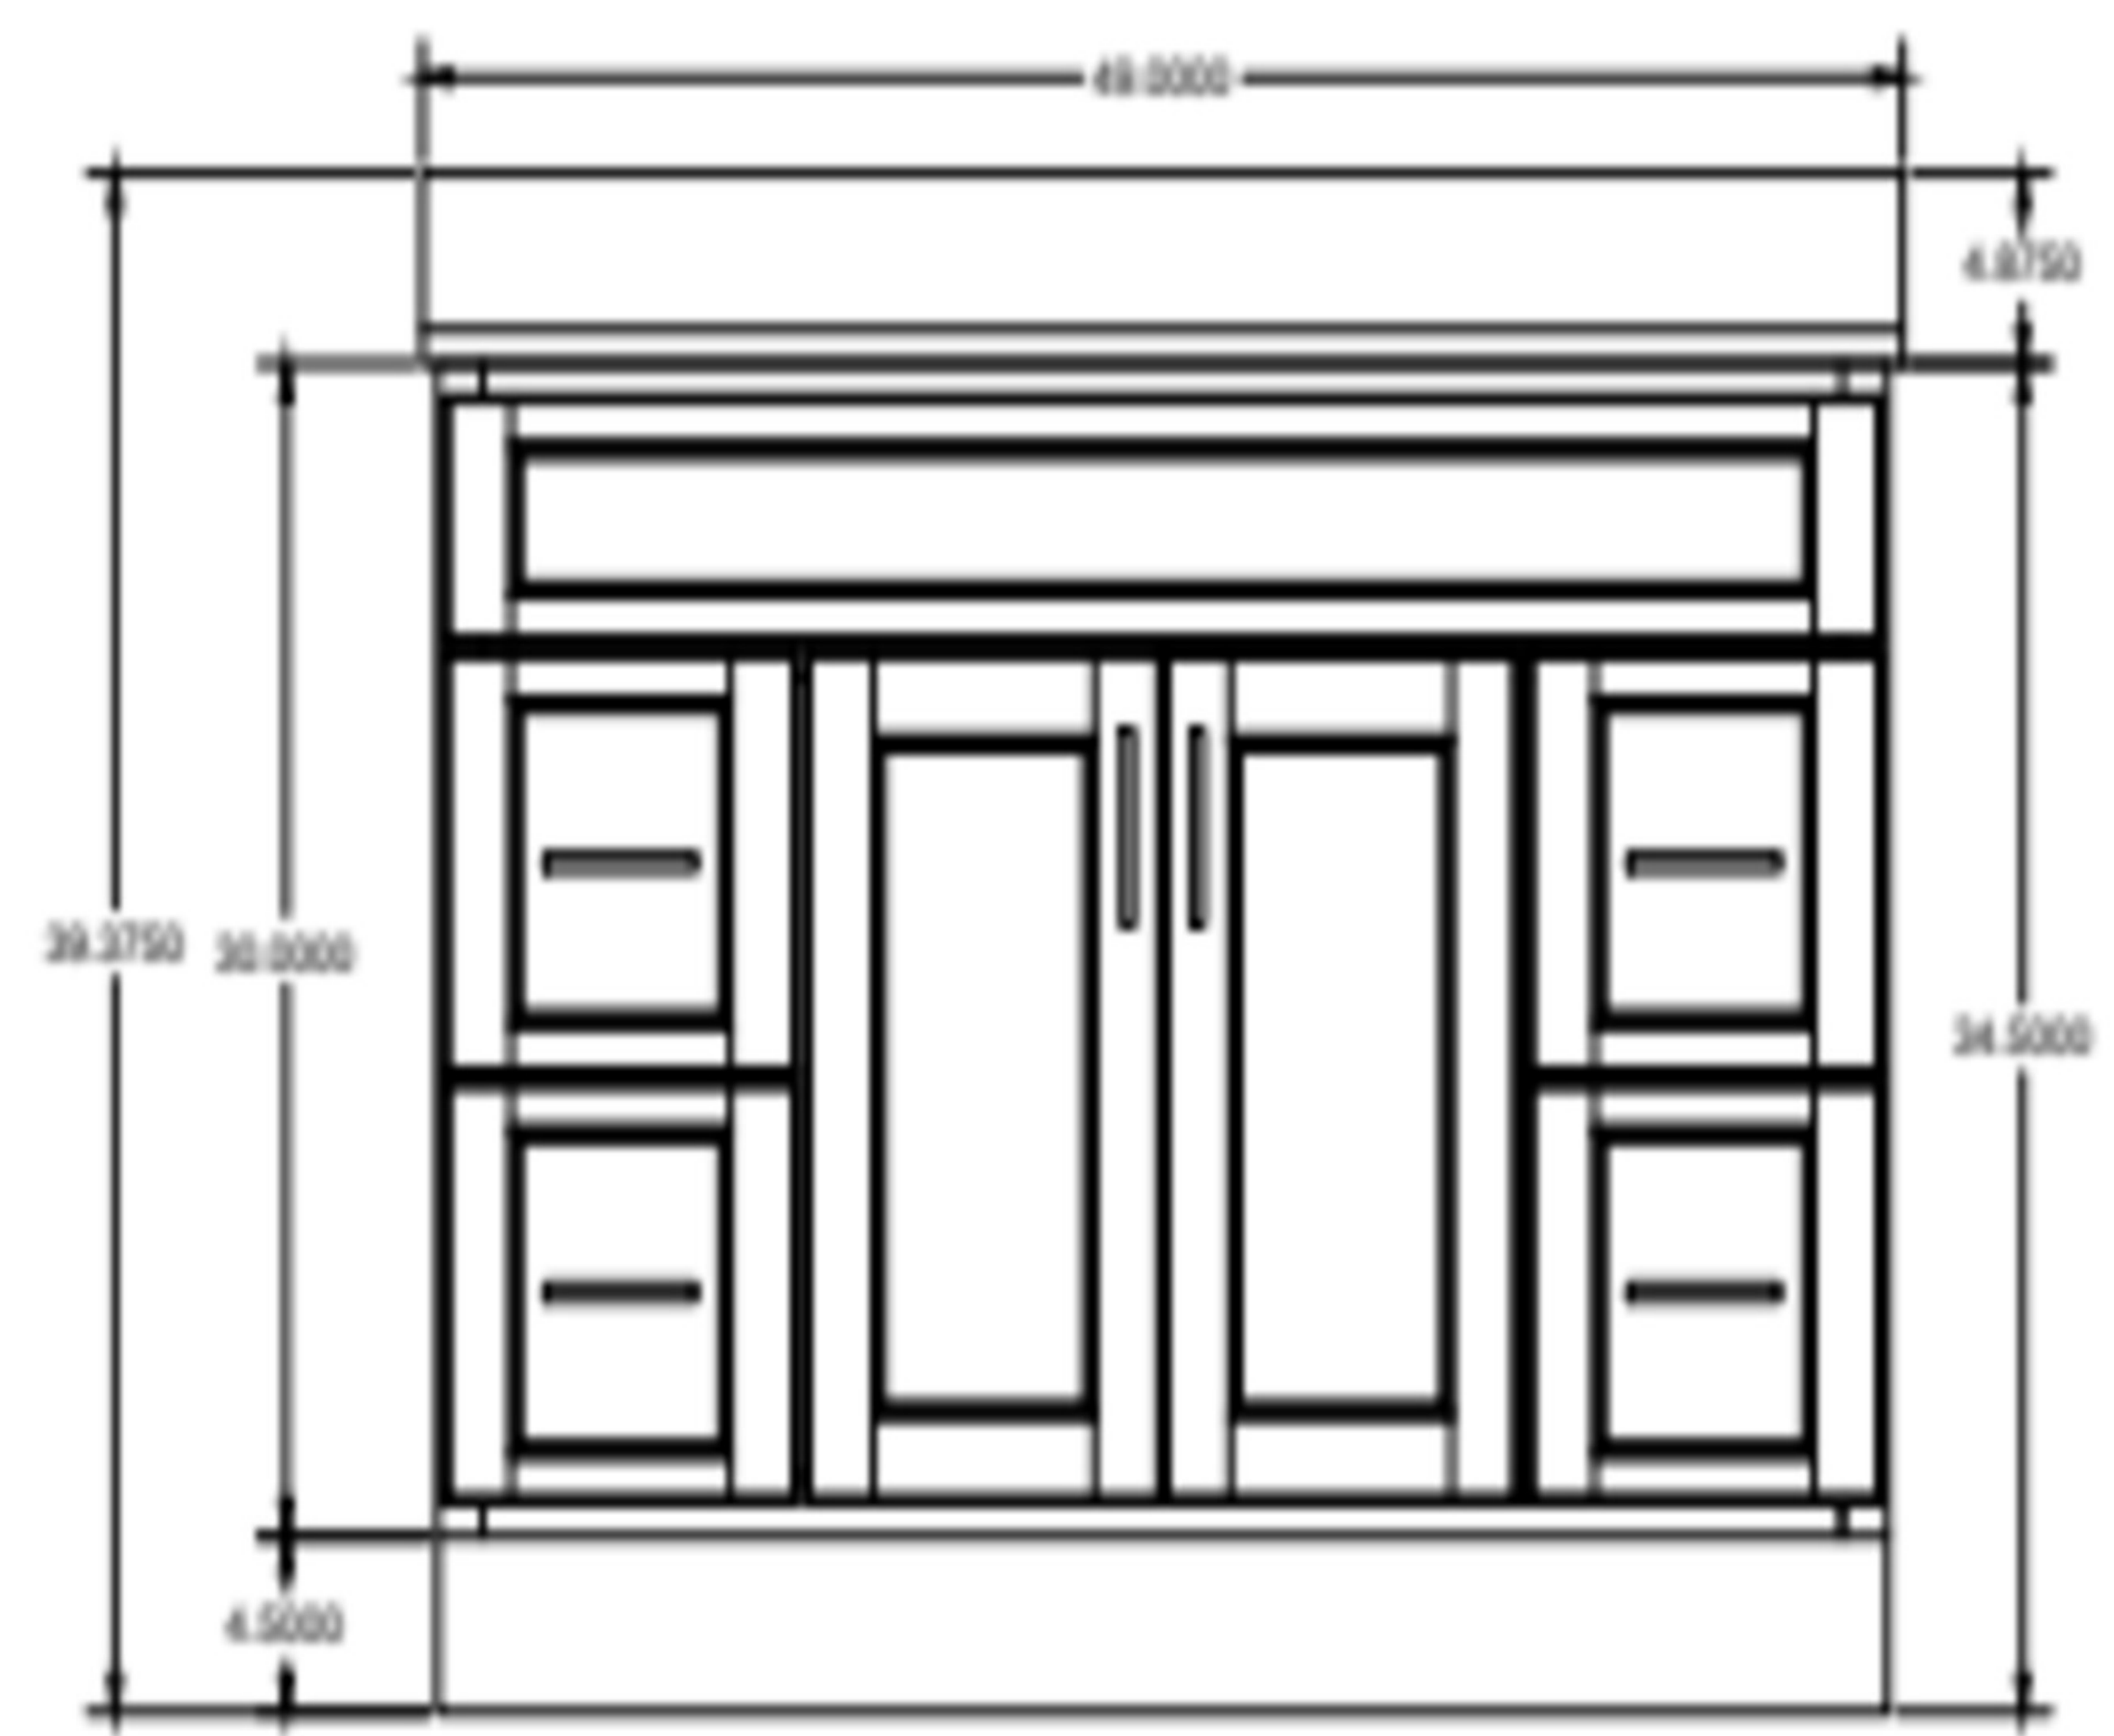

Sollman 48IN 2PC
B00548P2

ASSEMBLY

Hardware:
Pull #530709

TOP VIEW

ISOMETRIC

FRONT VIEW

SIDE VIEW