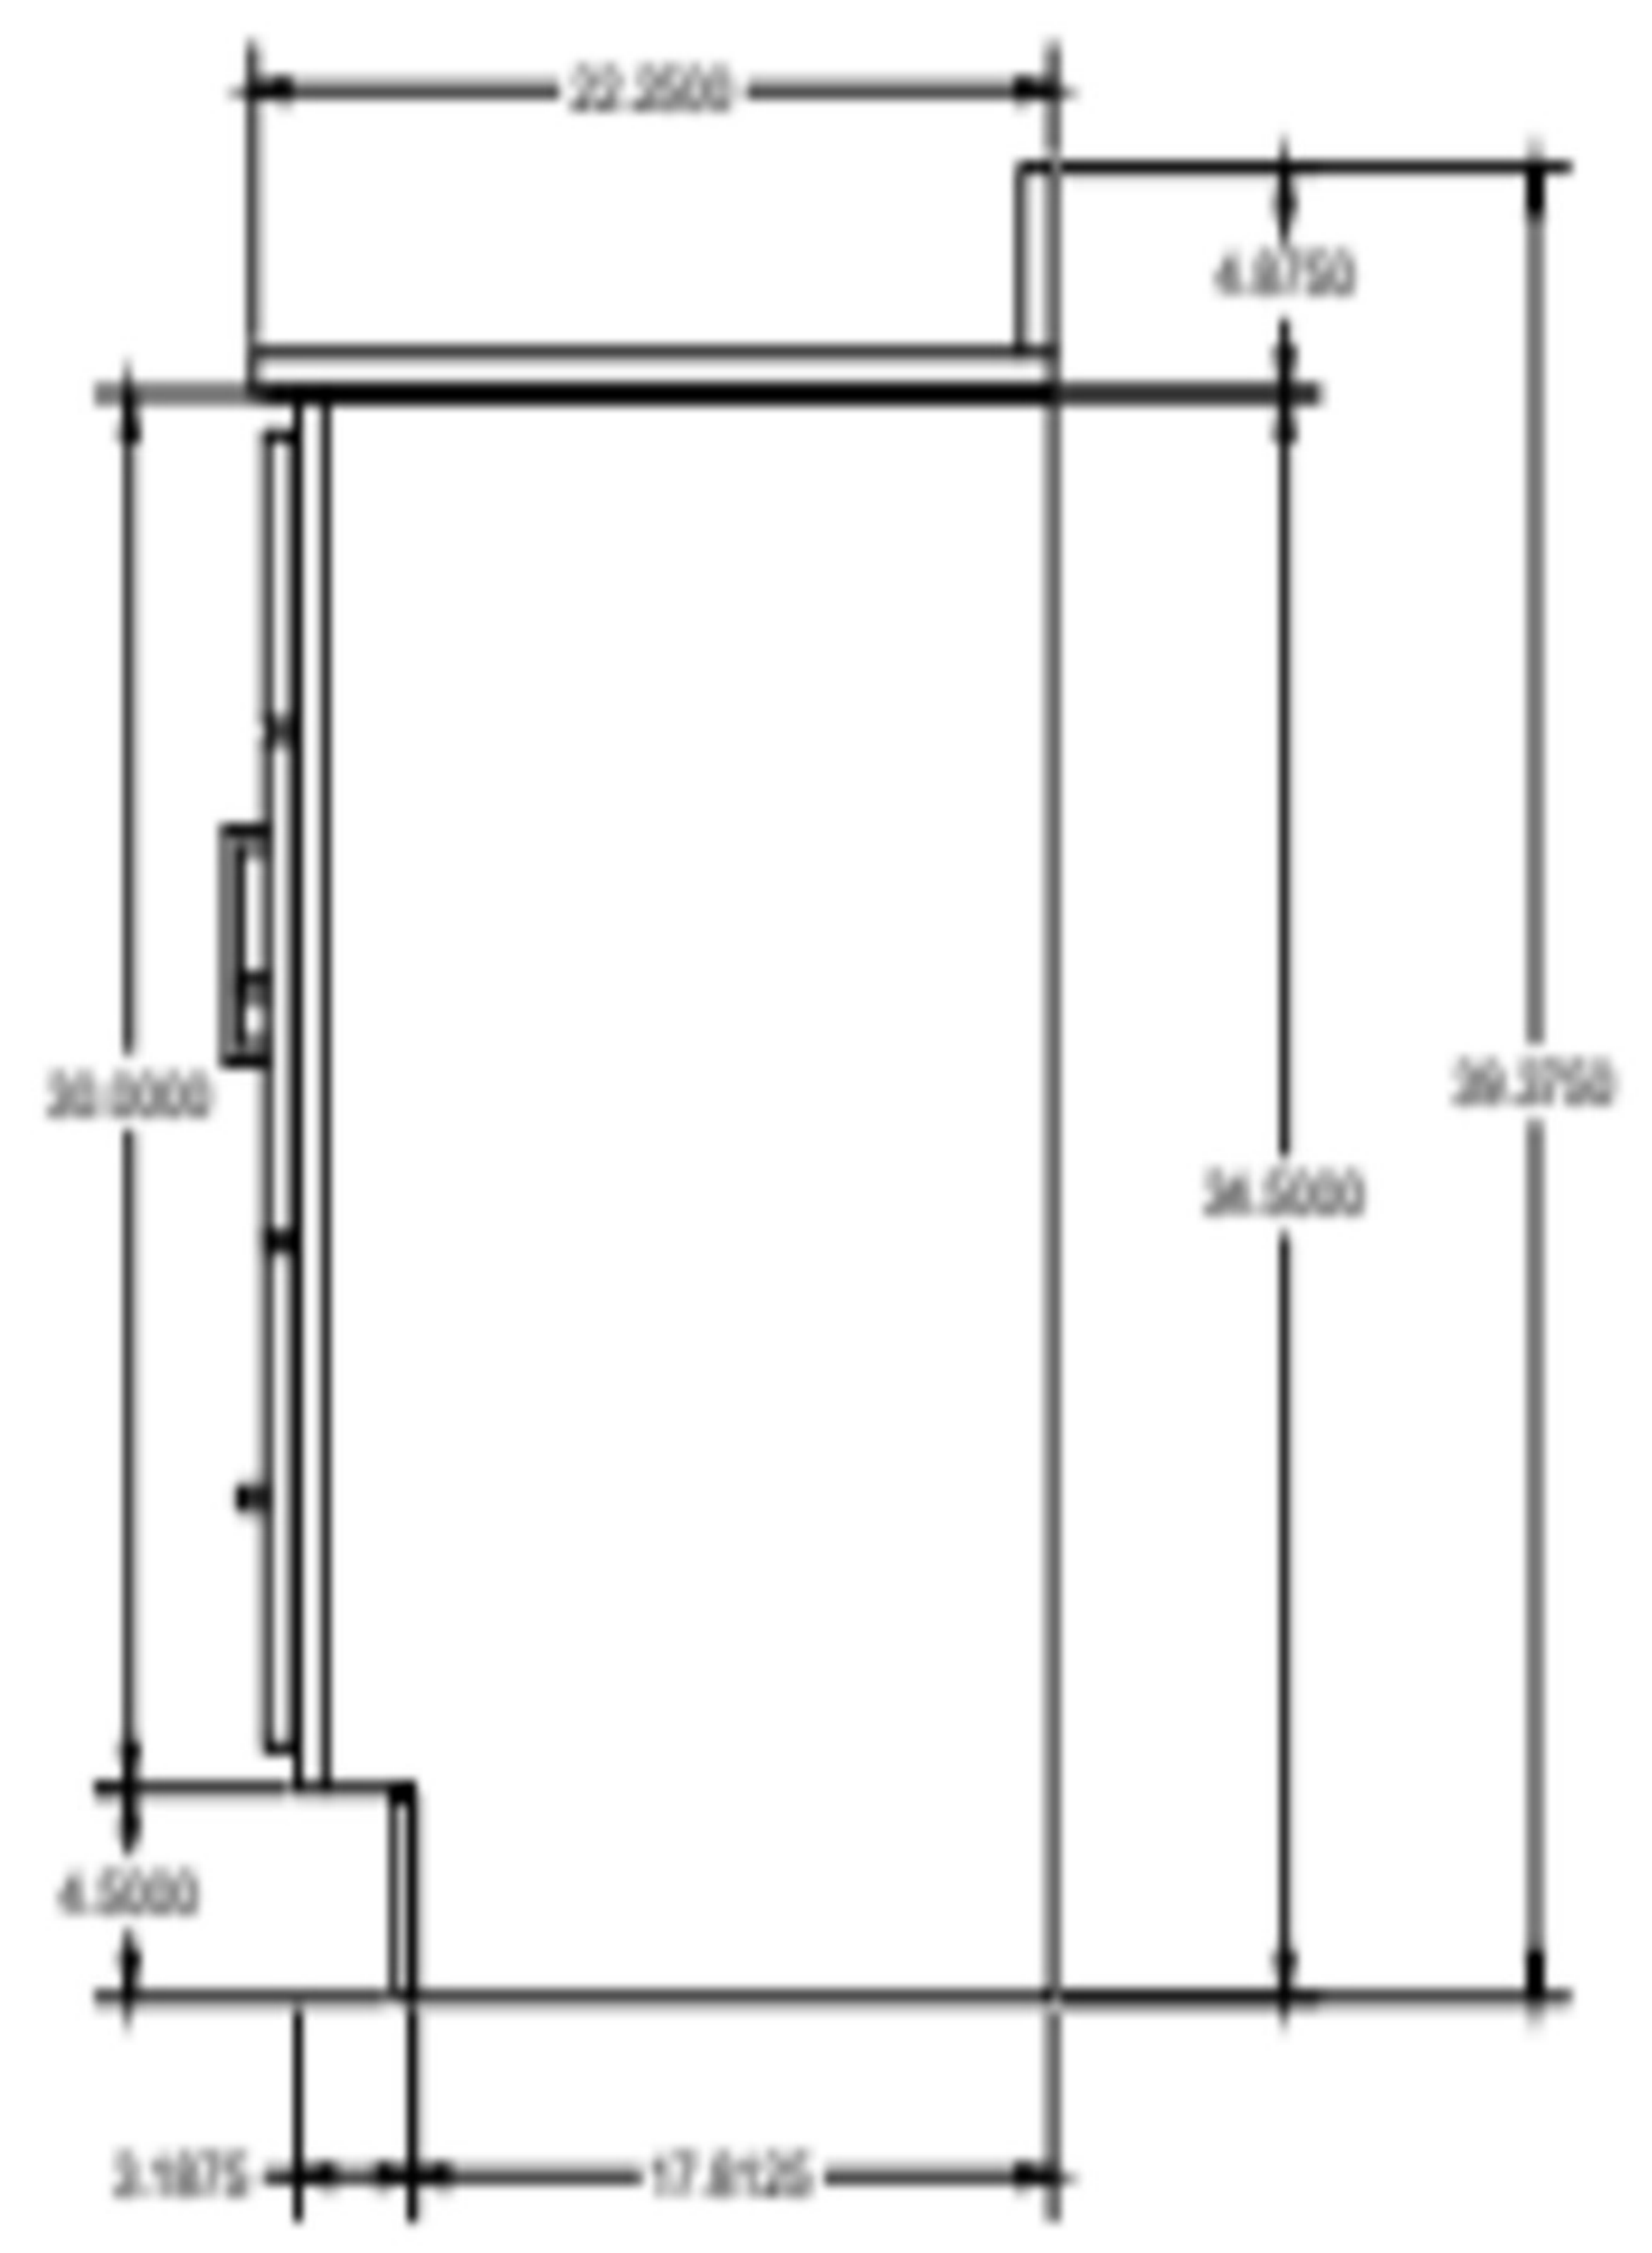

Sollman 48IN 2PC
B00548P2

ASSEMBLY

Hardware:
Pull #530709

TOP VIEW

ISOMETRIC

FRONT VIEW

SIDE VIEW