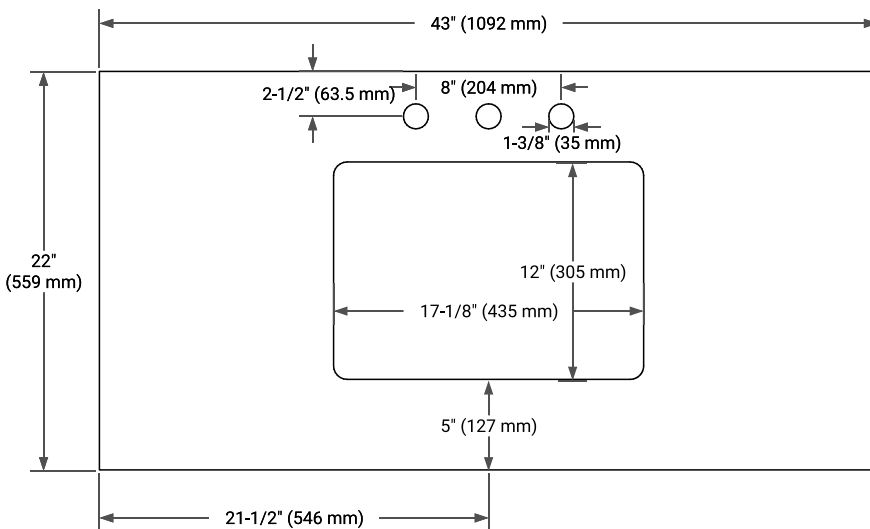

PLAN VIEW

43" SINGLE RECTANGLE SINK COUNTERTOP WITH 0.75 IN. THICKNESS

OVERALL DIMENSIONS

43" W x 22" D x 0.75" H

COUNTERTOP OPTIONS

Carrara Marble

FEATURES

- Solid countertop with mitered edges & seams
- Undermount white rectangular sink
- Pre-drilled for 8" widespread faucet

INCLUDED

- Countertop
- Matching Backsplash
- Rectangle Sink

COUNTERTOP PLAN VIEW

EDGE SIDE VIEW

THREE DIMENSIONAL COUNTERTOP VIEW