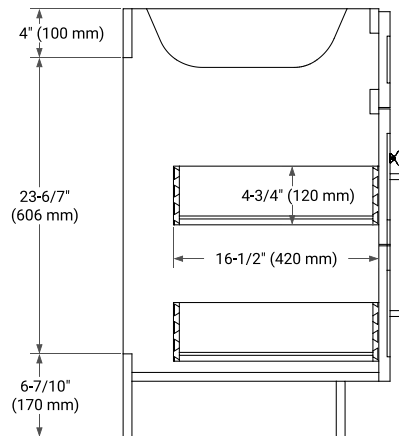

42" SINGLE SINK BASE CABINET

BASE CABINET DIMENSIONS

42" W x 21.5" D x 34.5" H

FEATURES

- Solid wood frame & plywood panels
- Dovetail drawers and joints
- Soft closing doors & drawers

HARDWARE FINISHES*

Brushed Nickel Satin Brass Matte Black Polished Chrome

PLAN VIEW

43" SINGLE RECTANGLE SINK COUNTERTOP WITH 0.75 IN. THICKNESS

OVERALL DIMENSIONS

43" W x 22" D x 0.75" H

COUNTERTOP OPTIONS

Carrara Marble

FEATURES

- Solid countertop with mitered edges & seams
- Undermount white rectangular sink
- Pre-drilled for 8" widespread faucet

INCLUDED

- Countertop
- Matching Backsplash
- Rectangle Sink

COUNTERTOP PLAN VIEW

EDGE SIDE VIEW

THREE DIMENSIONAL COUNTERTOP VIEW