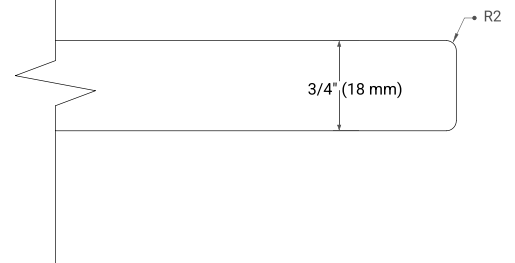

PLAN VIEW

43" SINGLE RECTANGLE SINK COUNTERTOP WITH 0.75 IN. THICKNESS

OVERALL DIMENSIONS

43" W x 22" D x 0.75" H

COUNTERTOP OPTIONS

Carrara Marble

FEATURES

- Solid countertop with mitered edges & seams
- Undermount white rectangular sink
- Pre-drilled for 8" widespread faucet

INCLUDED

- Countertop
- Matching Backsplash
- Rectangle Sink

COUNTERTOP PLAN VIEW

EDGE SIDE VIEW

THREE DIMENSIONAL COUNTERTOP VIEW