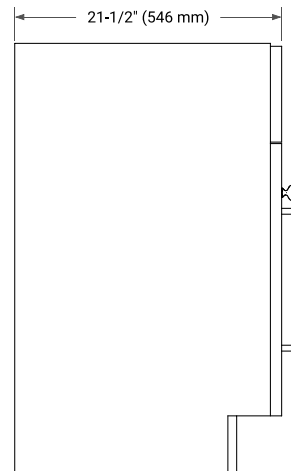

42" SINGLE SINK BASE CABINET

BASE CABINET DIMENSIONS

42" W x 21.5" D x 34.5" H

FEATURES

- Solid wood frame & plywood panels
- Dovetail drawers and joints
- Soft closing doors & drawers

HARDWARE FINISHES*

Brushed Nickel Satin Brass Matte Black Polished Chrome

PLAN VIEW

43" SINGLE RECTANGLE SINK COUNTERTOP WITH 0.75 IN. THICKNESS

OVERALL DIMENSIONS

43" W x 22" D x 0.75" H

COUNTERTOP OPTIONS

Carrara Marble

FEATURES

- Solid countertop with mitered edges & seams
- Undermount white rectangular sink
- Pre-drilled for 8" widespread faucet

INCLUDED

- Countertop
- Matching Backsplash
- Rectangle Sink

COUNTERTOP PLAN VIEW

EDGE SIDE VIEW

THREE DIMENSIONAL COUNTERTOP VIEW