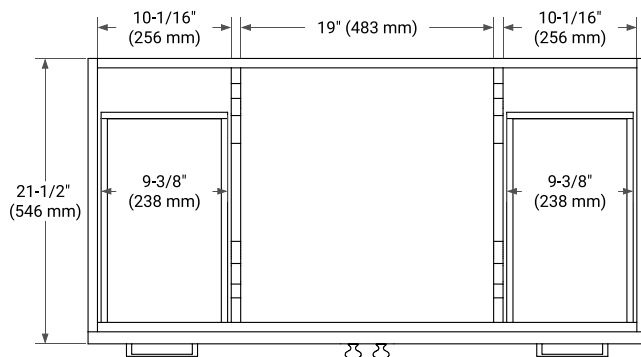

42" SINGLE SINK BASE CABINET

BASE CABINET DIMENSIONS

42" W x 21.5" D x 34.5" H

FEATURES

- Solid wood frame & plywood panels
- Dovetail drawers and joints
- Soft closing doors & drawers

HARDWARE FINISHES*

Brushed Nickel Satin Brass Matte Black Polished Chrome

PLAN VIEW

43" SINGLE RECTANGLE SINK COUNTERTOP WITH 0.75 IN. THICKNESS

OVERALL DIMENSIONS

43" W x 22" D x 0.75" H

COUNTERTOP OPTIONS

Carrara Marble

FEATURES

- Solid countertop with mitered edges & seams
- Undermount white rectangular sink
- Pre-drilled for 8" widespread faucet

INCLUDED

- Countertop
- Matching Backsplash
- Rectangle Sink

COUNTERTOP PLAN VIEW

EDGE SIDE VIEW

THREE DIMENSIONAL COUNTERTOP VIEW