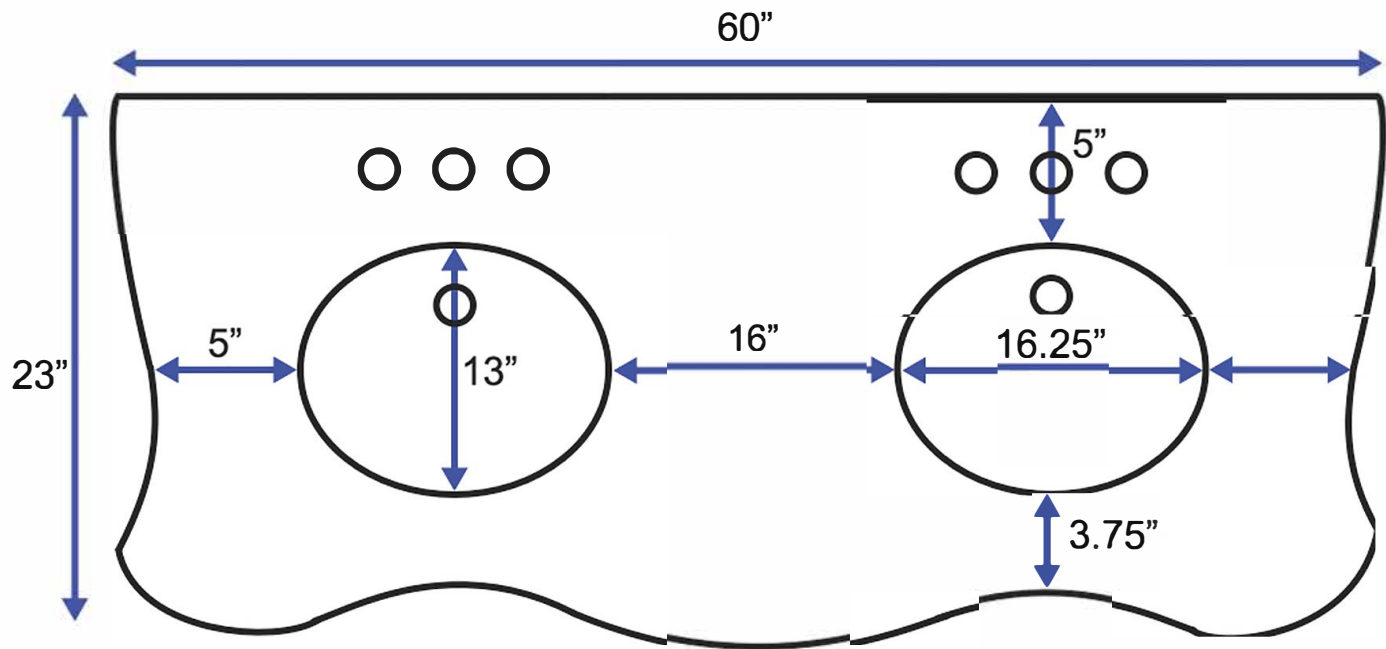

60-inch Double Vanity (Top View)

All measurements are approximate and rounded to the nearest quarter inch.
Please allow for a slight margin of error.