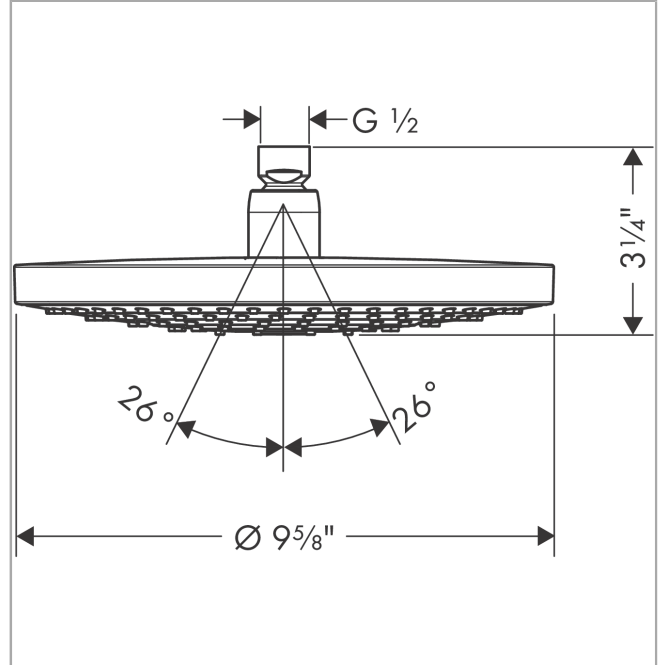

Raindance Select S
Showerhead 240 2-Jet, 1.8 GPM
 Finishes : **chrome** Part no. : **04720000**

Description

Features

- shower head size: 240 mm
- Spray modes: RainAir, Rain
- Select button for comfortable alternation of spray modes
- 134 no-clog spray channels
- Fully-finished matching spray face
- Flow: 1.8 GPM (6.8 L/Min)
- EcoAir Technology
- Spray face removable for cleaning

Item details

List Price \$ 656.00

Technology

Compliance

Product image

Scale drawing

Raindance Select S
Showerhead 240 2-Jet, 1.8 GPM
 Finishes : **chrome** Part no. : **04720000**

Exploded drawing

Year of production: >01/18

Raindance Select S
Showerhead 240 2-Jet, 1.8 GPM
 Finishes : **chrome** Part no. : **04720000**

Spare parts list

Year of production: >01/18

| Pos. | Description | Part no. | Price | PU |
|------|---------------|----------|-------|----|
| 1 | seal | 98058000 | - | 1 |
| 2 | filter | 97735000 | - | 1 |
| 3 | cover | 98344000 | - | 1 |
| 4 | O-ring 3x1 | 98384000 | - | 1 |
| 5 | selector assy | 93092000 | - | 1 |