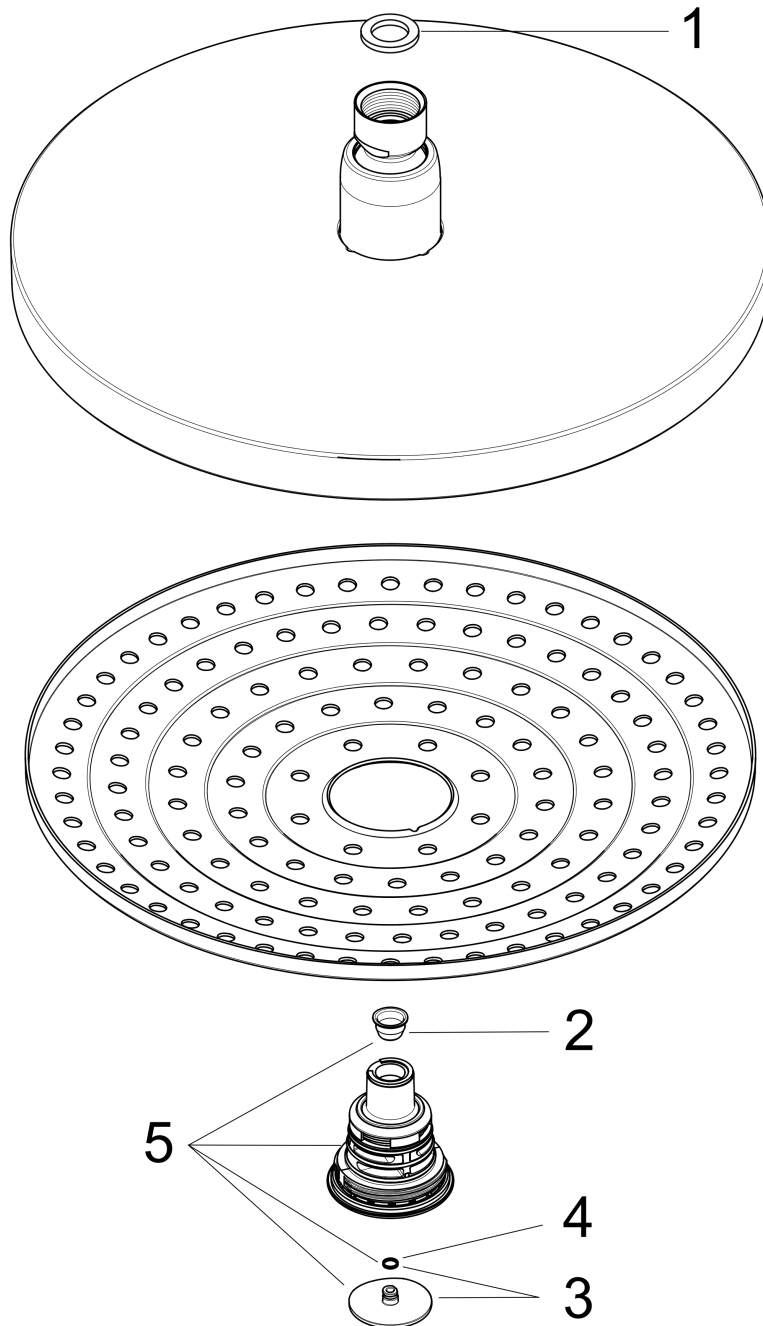

Raindance Select S
Showerhead 240 2-Jet, 1.8 GPM
 Finishes : **chrome** Part no. : **04720000**

Description

Features

- shower head size: 240 mm
- Spray modes: RainAir, Rain
- Select button for comfortable alternation of spray modes
- 134 no-clog spray channels
- Fully-finished matching spray face
- Flow: 1.8 GPM (6.8 L/Min)
- EcoAir Technology
- Spray face removable for cleaning

Item details

List Price \$ 656.00

Technology

Compliance

Product image

Scale drawing

Raindance Select S
Showerhead 240 2-Jet, 1.8 GPM
 Finishes : **chrome** Part no. : **04720000**

Exploded drawing

Year of production: >01/18

Raindance Select S
Showerhead 240 2-Jet, 1.8 GPM
 Finishes : **chrome** Part no. : **04720000**

Spare parts list

Year of production: >01/18

| Pos. | Description | Part no. | Price | PU |
|------|---------------|----------|-------|----|
| 1 | seal | 98058000 | - | 1 |
| 2 | filter | 97735000 | - | 1 |
| 3 | cover | 98344000 | - | 1 |
| 4 | O-ring 3x1 | 98384000 | - | 1 |
| 5 | selector assy | 93092000 | - | 1 |