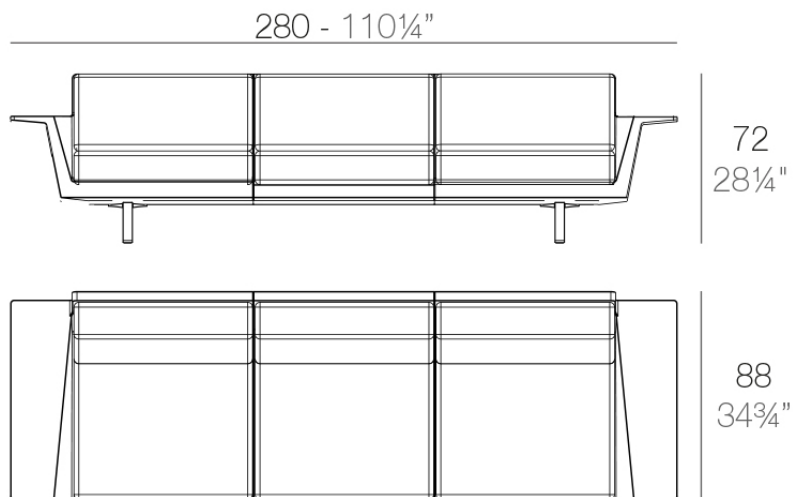

Info

Description

Modular sofa made of polyethylene resin by rotational moulding with tubular structure made of aluminium and legs made of cast aluminium. 100% Recyclable. Item suitable for indoor and outdoor use. Available in different finishes.

Weight: 71.25 Kg

DELTA Sofá Modular 3 plazas
DELTA Sectinal Sofa 3 seats