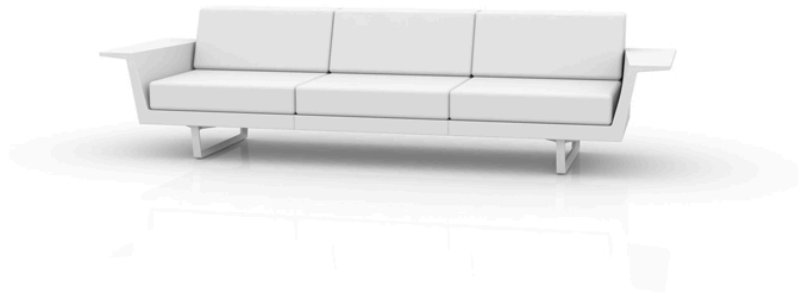

Products / Sofas / Delta Sofá

# Delta sofa 3 seat

by Jorge Pensi

The Delta furniture design collection, designed by Jorge Pensi for Vondom. Is made to fit in with exterior or interior contemporary spaces.

## Description

Modular sofa made of polyethylene resin by rotational moulding with tubular structure made of aluminium and legs made of cast aluminium. 100% Recyclable. Item suitable for indoor and outdoor use. Available in different finishes.