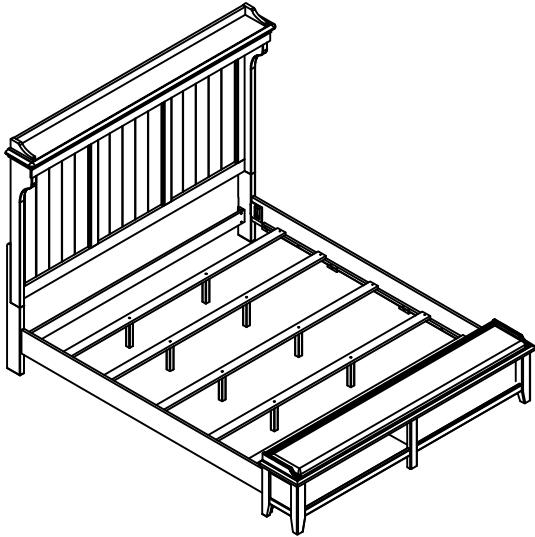

Liberty Furniture

INDUSTRIES, INC

ASSEMBLY INSTRUCTION

: 457-BR15M
 ITEM#: 457-BR16FS
 : 457-BR90M

: KING MANTLE HEADBOARD
 DESCRIPTION: KING UPH BENCH FOOTBOARD
 : MANTLE BED RAILS

Thank you for purchasing this quality product. Be sure to check all packing material carefully for small parts, which may have come loose inside the carton during shipment. Identify and count all parts and compare with the parts list below.

PARTS LIST

NO	DRAWING	DESCRIPTION	Q'TY
1		Headboard	1pc
2		Footboard	1pc
3		Side Rail	2pcs
4		Slat	5pcs
5		Support Leg	10pcs

HARDWARE LIST

NO	DRAWING	DESCRIPTION	Q'TY
A		Hanger Bolt Ø5/16"*76mm(L)	8pcs
B		Spring Washer Ø5/16"*Ø13mm	8pcs
C		Flat Washer Ø5/16"*Ø19mm	8pcs
D		Hexagon Nut Ø5/16"*12*12mm	8pcs
E		Allen Wrench 12.8mm	1pc
F		Screw M4*25mm	10pcs