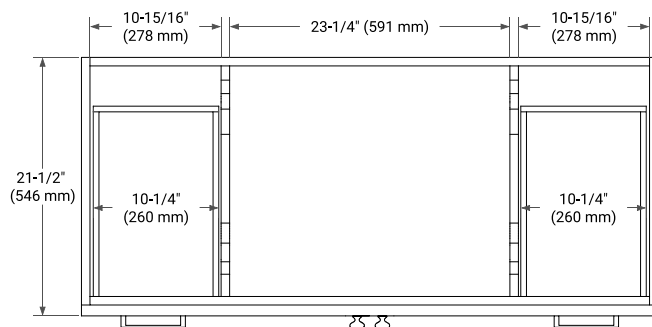

48" SINGLE SINK BASE CABINET

BASE CABINET DIMENSIONS

48" W x 21.5" D x 34.5" H

FEATURES

- Solid wood frame & plywood panels
- Dovetail drawers and joints
- Soft closing doors & drawers

HARDWARE FINISHES*

Brushed Nickel Satin Brass Matte Black Polished Chrome

PLAN VIEW

48" SINGLE RECTANGLE SINK COUNTERTOP WITH 1.5 IN. THICKNESS

OVERALL DIMENSIONS

48.25" W x 22" D x 1.5" H

COUNTERTOP OPTIONS

Carrara White Quartz

FEATURES

- Solid countertop with mitered edges & seams
- Undermount white rectangular sink
- Pre-drilled for 8" widespread faucet

INCLUDED

- Countertop
- Matching Backsplash
- Rectangle Sink

COUNTERTOP PLAN VIEW

EDGE SIDE VIEW

THREE DIMENSIONAL COUNTERTOP VIEW