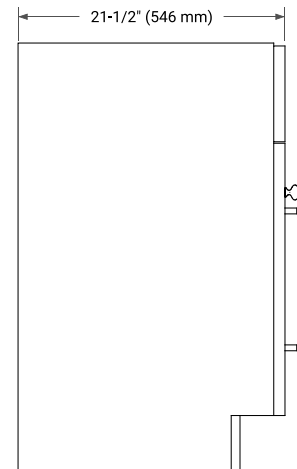

48" SINGLE SINK BASE CABINET

BASE CABINET DIMENSIONS

48" W x 21.5" D x 34.5" H

FEATURES

- Solid wood frame & plywood panels
- Dovetail drawers and joints
- Soft closing doors & drawers

HARDWARE FINISHES*

Brushed Nickel Satin Brass Matte Black Polished Chrome

PLAN VIEW

48" SINGLE RECTANGLE SINK COUNTERTOP WITH 1.5 IN. THICKNESS

OVERALL DIMENSIONS

48.25" W x 22" D x 1.5" H

COUNTERTOP OPTIONS

Carrara White Quartz

FEATURES

- Solid countertop with mitered edges & seams
- Undermount white rectangular sink
- Pre-drilled for 8" widespread faucet

INCLUDED

- Countertop
- Matching Backsplash
- Rectangle Sink

COUNTERTOP PLAN VIEW

EDGE SIDE VIEW

THREE DIMENSIONAL COUNTERTOP VIEW