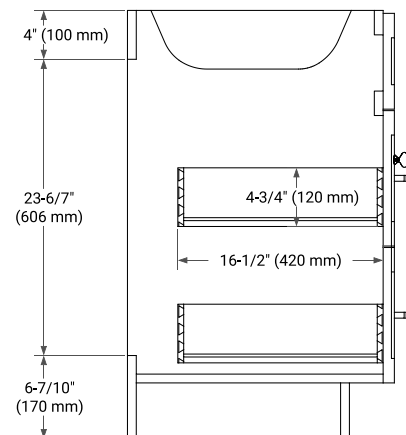

48" SINGLE SINK BASE CABINET

BASE CABINET DIMENSIONS

48" W x 21.5" D x 34.5" H

FEATURES

- Solid wood frame & plywood panels
- Dovetail drawers and joints
- Soft closing doors & drawers

HARDWARE FINISHES*

Brushed Nickel Satin Brass Matte Black Polished Chrome

PLAN VIEW

48" SINGLE RECTANGLE SINK COUNTERTOP WITH 1.5 IN. THICKNESS

OVERALL DIMENSIONS

48.25" W x 22" D x 1.5" H

COUNTERTOP OPTIONS

Carrara White Quartz

FEATURES

- Solid countertop with mitered edges & seams
- Undermount white rectangular sink
- Pre-drilled for 8" widespread faucet

INCLUDED

- Countertop
- Matching Backsplash
- Rectangle Sink

COUNTERTOP PLAN VIEW

EDGE SIDE VIEW

THREE DIMENSIONAL COUNTERTOP VIEW