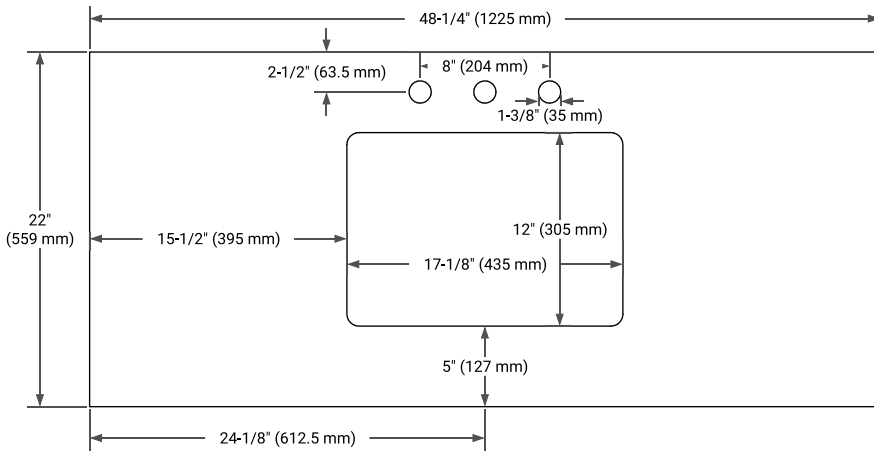

PLAN VIEW

48" SINGLE RECTANGLE SINK COUNTERTOP WITH 1.5 IN. THICKNESS

OVERALL DIMENSIONS

48.25" W x 22" D x 1.5" H

COUNTERTOP OPTIONS

Carrara White Quartz

FEATURES

- Solid countertop with mitered edges & seams
- Undermount white rectangular sink
- Pre-drilled for 8" widespread faucet

INCLUDED

- Countertop
- Matching Backsplash
- Rectangle Sink

COUNTERTOP PLAN VIEW

EDGE SIDE VIEW

THREE DIMENSIONAL COUNTERTOP VIEW