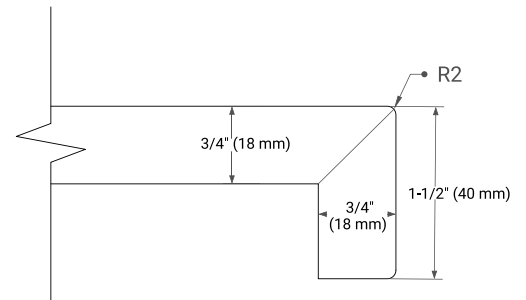

PLAN VIEW

48" SINGLE RECTANGLE SINK COUNTERTOP WITH 1.5 IN. THICKNESS

OVERALL DIMENSIONS

48.25" W x 22" D x 1.5" H

COUNTERTOP OPTIONS

Carrara White Quartz

FEATURES

- Solid countertop with mitered edges & seams
- Undermount white rectangular sink
- Pre-drilled for 8" widespread faucet

INCLUDED

- Countertop
- Matching Backsplash
- Rectangle Sink

COUNTERTOP PLAN VIEW

EDGE SIDE VIEW

THREE DIMENSIONAL COUNTERTOP VIEW