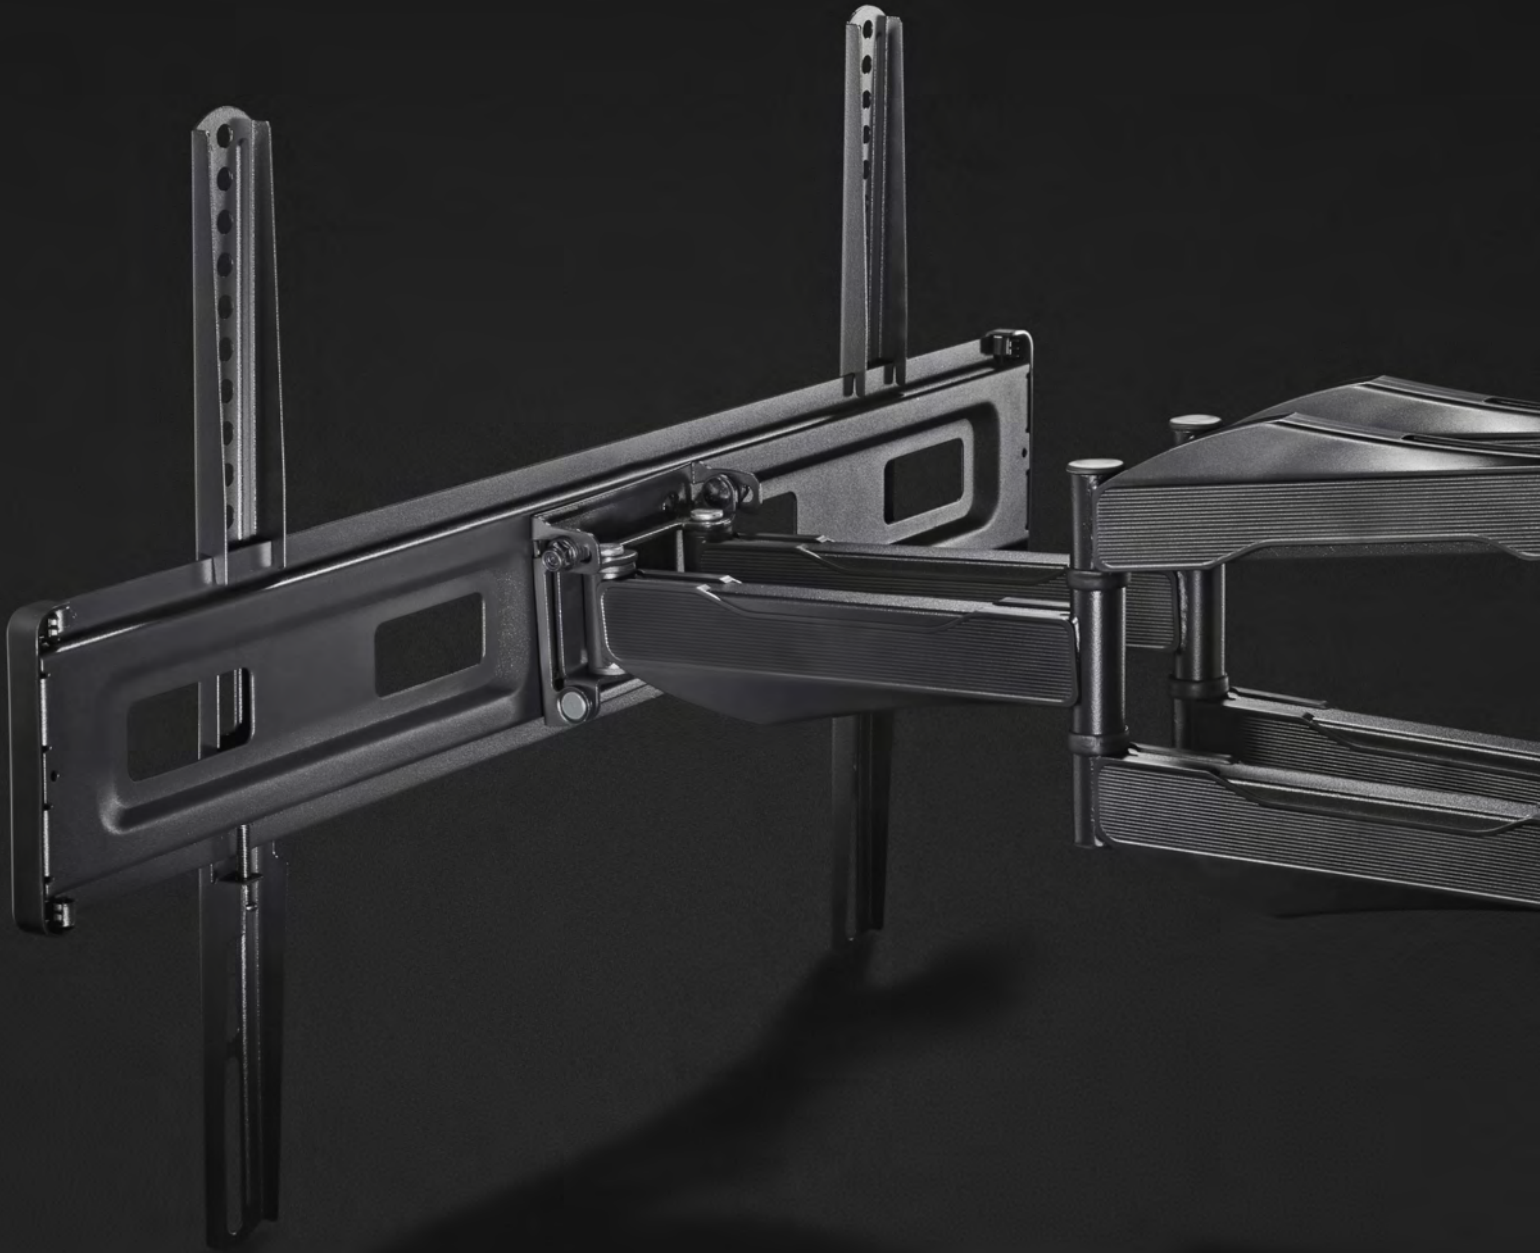

Stylish Full-Motion TV Wall Mount

Designed with a clean black finish and decorative covers, it offers a unique elegance that perfectly blends into any décor. Full motion that swivels and positions easily for maximum viewing. The TV wall mount leads customers to enjoy a fantastic mounting experience.

Stylish Full-Motion TV Wall Mount

Smooth Moving with Ample Range of Motion for a better positioning experience

1 Cable Management
keeps everything organized

2 Decorative Cover
hides screws for a clean and neat look

Effortless Angle Adjustments That Enhance Performance.

Tilt Range
+3° - -12°

Swivel Range
+60° - -60°

Screen Level
+3° - -3°

Stylish Full-Motion TV Wall Mount

Fit Screen Size	32"-70"
Weight Capacity	45kg/99lbs
Max. VESA	400x400
Profile	55-475mm(2.2"-18.7")
Tilt Range	+3°--12°
Swivel Range	+60°--60°
Screen Level	+3°--3°