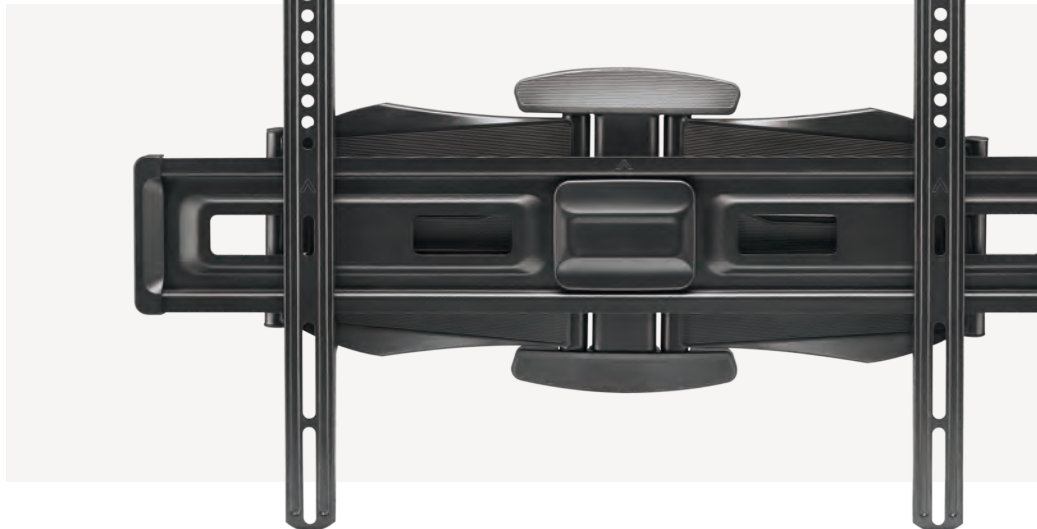

Stylish Full-Motion TV Wall Mount

Designed with a clean black finish and decorative covers, it offers a unique elegance that perfectly blends into any décor. Full motion that swivels and positions easily for maximum viewing. The TV wall mount leads customers to enjoy a fantastic mounting experience.

Stylish Full-Motion TV Wall Mount

Smooth Moving with Ample Range of Motion for a better positioning experience

1 Cable Management
keeps everything organized

2 Decorative Cover
hides screws for a clean and neat look

Effortless Angle Adjustments That Enhance Performance.

Tilt Range
+3° - -12°

Swivel Range
+60° - -60°

Screen Level
+3° - -3°

Stylish Full-Motion TV Wall Mount

Fit Screen Size	32"-70"
Weight Capacity	45kg/99lbs
Max. VESA	400x400
Profile	55-475mm(2.2"-18.7")
Tilt Range	+3°--12°
Swivel Range	+60°--60°
Screen Level	+3°--3°