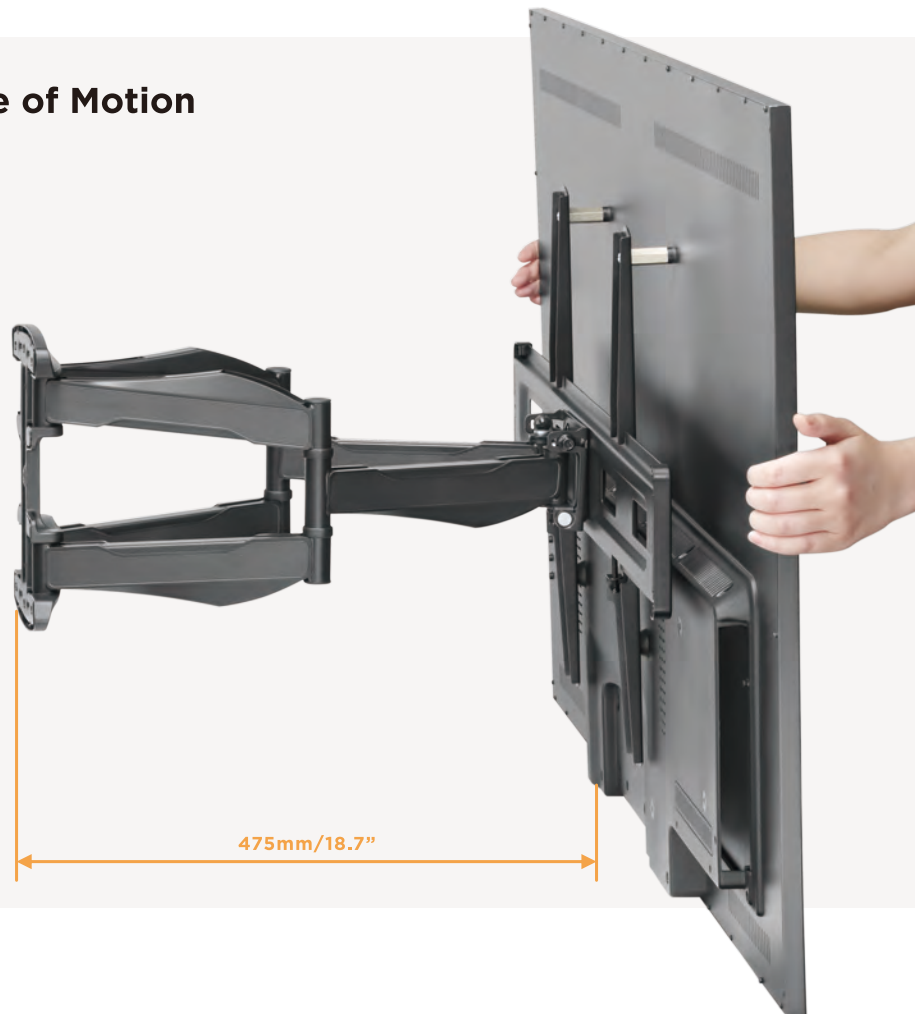

Stylish Full-Motion TV Wall Mount

Designed with a clean black finish and decorative covers, it offers a unique elegance that perfectly blends into any décor. Full motion that swivels and positions easily for maximum viewing. The TV wall mount leads customers to enjoy a fantastic mounting experience.

Stylish Full-Motion TV Wall Mount

Smooth Moving with Ample Range of Motion for a better positioning experience

1 Cable Management
keeps everything organized

2 Decorative Cover
hides screws for a clean and neat look

Effortless Angle Adjustments That Enhance Performance.

Tilt Range
+3° - -12°

Swivel Range
+60° - -60°

Screen Level
+3° - -3°

Stylish Full-Motion TV Wall Mount

Fit Screen Size	32"-70"
Weight Capacity	45kg/99lbs
Max. VESA	400x400
Profile	55-475mm(2.2"-18.7")
Tilt Range	+3°--12°
Swivel Range	+60°--60°
Screen Level	+3°--3°