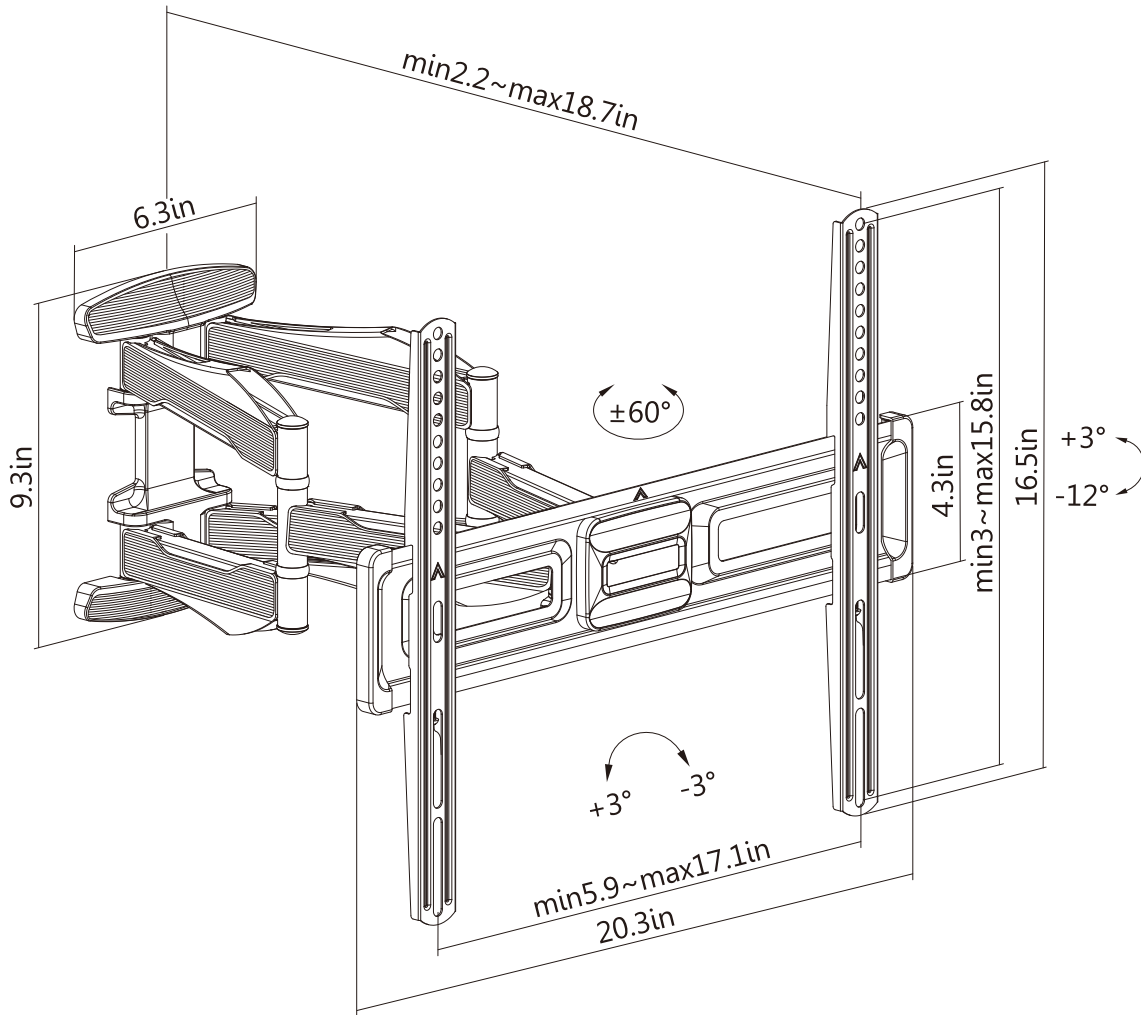

Stylish Full-Motion TV Wall Mount

Smooth Moving with Ample Range of Motion for a better positioning experience

1 Cable Management
keeps everything organized

2 Decorative Cover
hides screws for a clean and neat look

Effortless Angle Adjustments That Enhance Performance.

Tilt Range
+3° - -12°

Swivel Range
+60° - -60°

Screen Level
+3° - -3°

Stylish Full-Motion TV Wall Mount

Fit Screen Size	32"-70"
Weight Capacity	45kg/99lbs
Max. VESA	400x400
Profile	55-475mm(2.2"-18.7")
Tilt Range	+3°--12°
Swivel Range	+60°--60°
Screen Level	+3°--3°