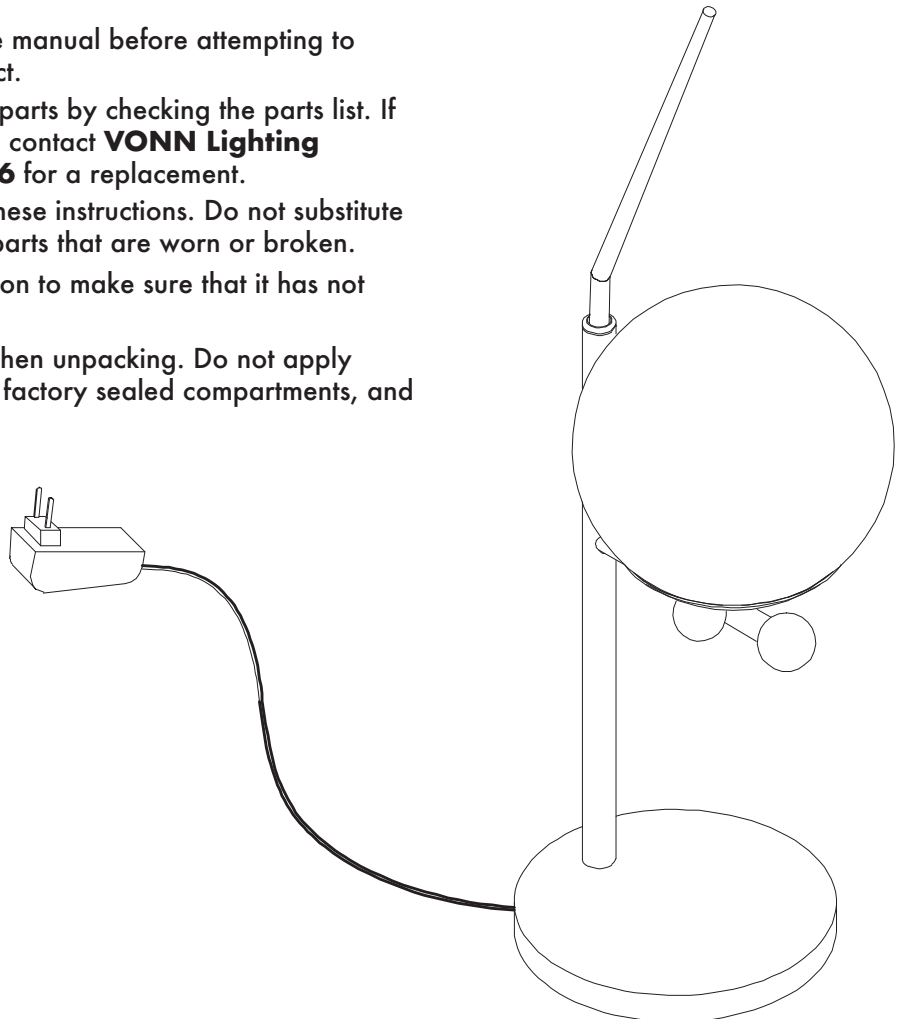

Installation Guide

VONN

LED INFO & WARNINGS

- Please read and comprehend the entire manual before attempting to assemble, operate, or install the product.
- Make sure that you have all necessary parts by checking the parts list. If any part is missing or damaged, please contact **VONN Lighting Customer Service at 888-604-8666** for a replacement.
- All parts must be used as indicated in these instructions. Do not substitute any parts, leave parts out, or use any parts that are worn or broken.
- Inspect the LED fixture prior to installation to make sure that it has not been damaged during shipping.
- Please handle the LED light with care when unpacking. Do not apply pressure to the LED's, do not open any factory sealed compartments, and do not touch the LEDs with your hands.

VONN Lighting
Model: VAT6121

Parts List

A. Glass Shade x 1