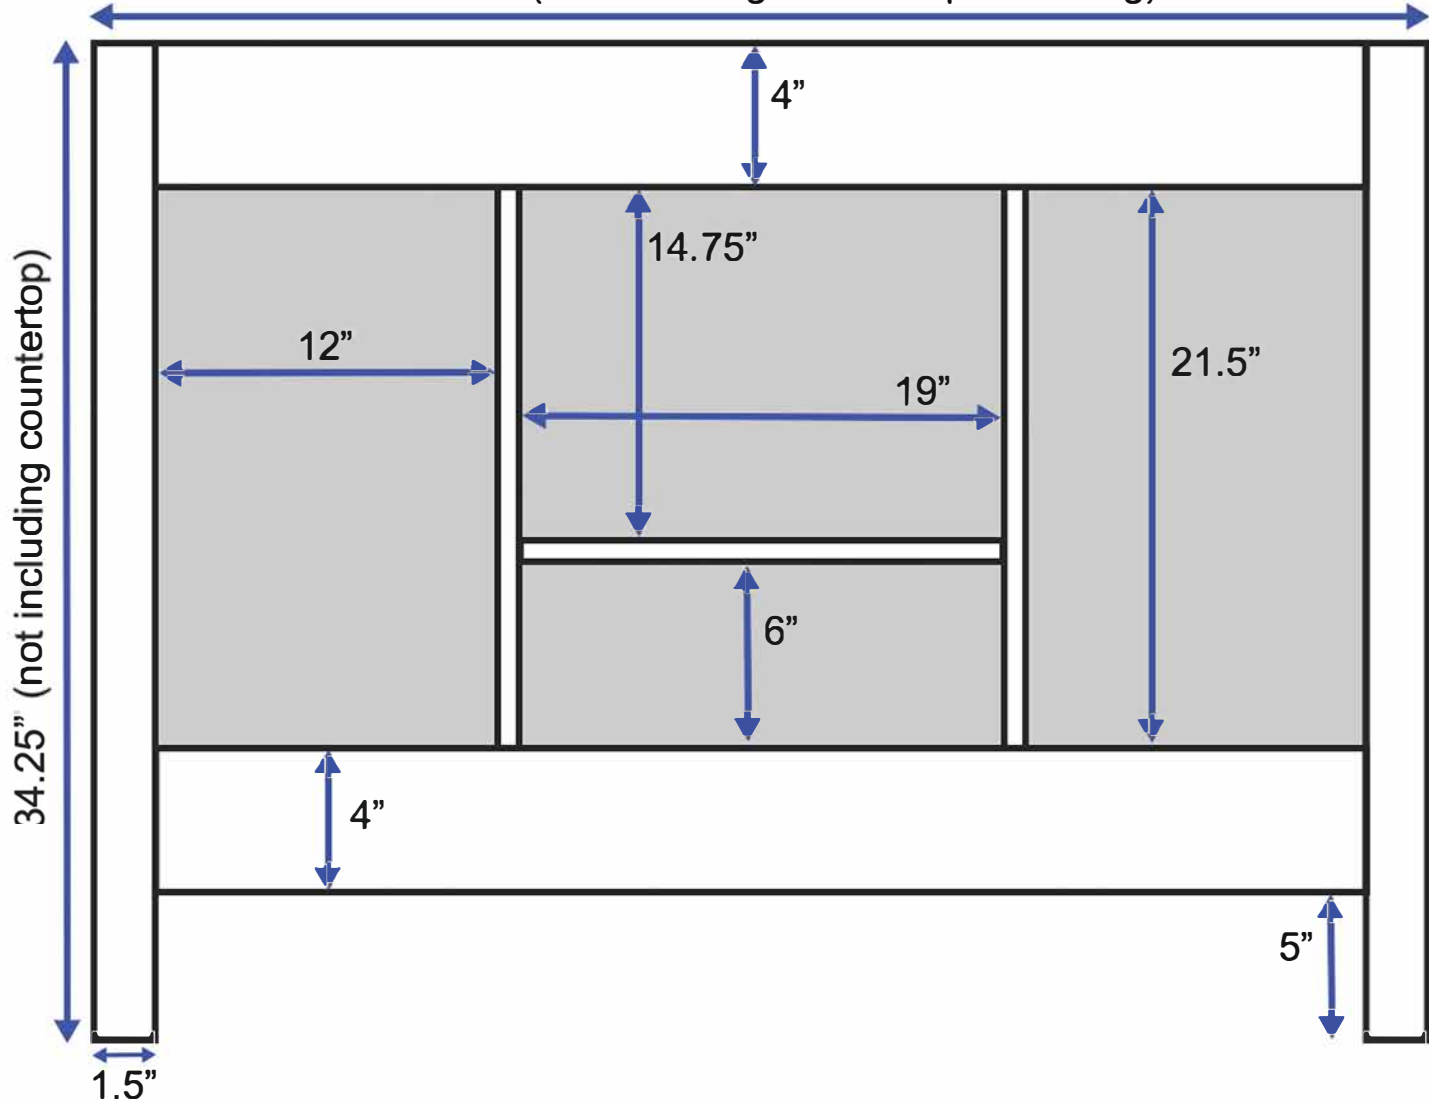

# 48-inch Bath Vanity (Back View)

47.25" (not including countertop overhang)

All measurements are approximate and rounded to the nearest quarter inch.  
Please allow for a slight margin of error.