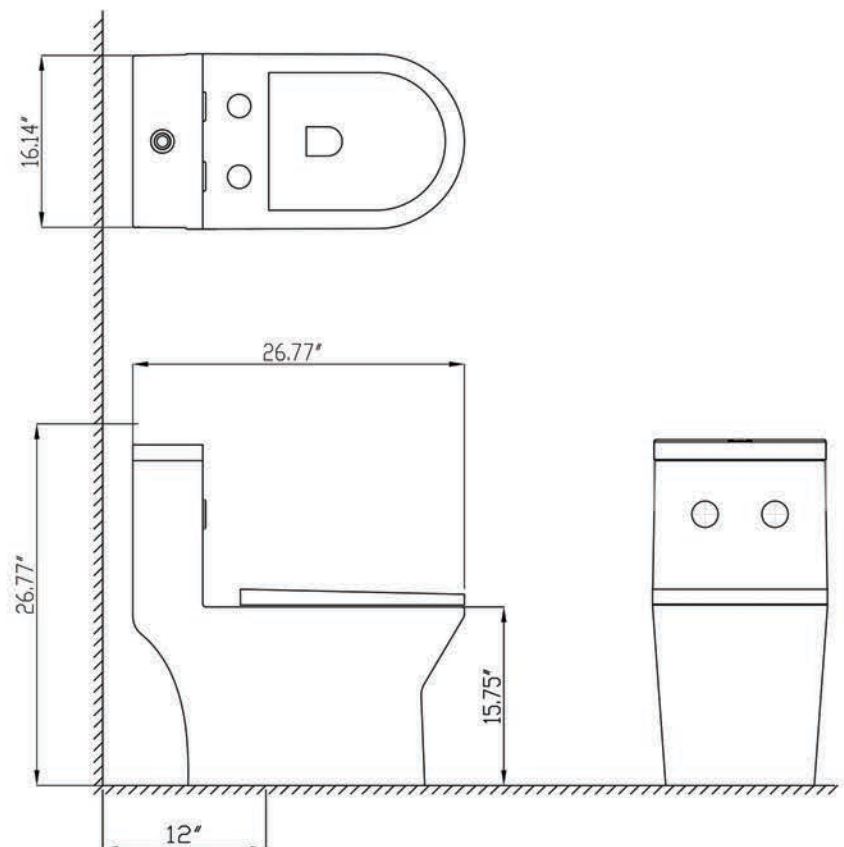

LONDON

ONE-PIECE TOILET

950

Features

- Standard 15.75" comfort height
- Elongated bowl
- Glazed skirted trapway
- 12" Rough - in
- Floor mount installation
- Dual Hurricane Flush System
0.8/1.28 gallons per flush (GPF)
- Chrome push button
- Quick-release soft close seat

Specifications

- 0.8/1.28 GPF
- Dual Flush System
- 12" Rough-in
- Floor mount
- Elongated bowl
- 15.75" Bowl height
- Glazed ceramic
- 5 Year Limited Warranty
- Factory flush-tested Gerebit
- ADA compliant, c/UPC & UPC certified
- Product Weight: 110 lb.
- L: 26.77" x W: 16.14" x H:26.77"

Parts

- Fill valve #FV20L
- Toilet seat #UFXY815
- Push button #SR1
- Wax ring #WR1
- Tank lid #TL950

Included Accessories

- Side bolt cover parts
- Tank lid with chrome actuator push buttons
- Toilet seat with quick release show-close hinges
- Wax ring and toilet bolts

These dimensions and specifications are subject to change without notice