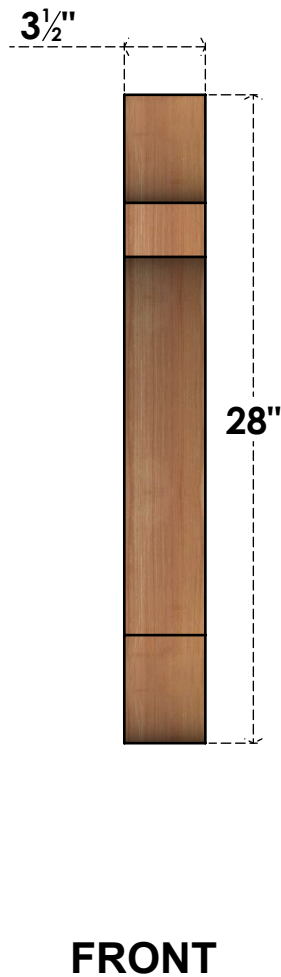

BRC04X20X28OLY00SWR

3 1/2"W X 20"D X 28"H OLYMPIC SMOOTH BRACE, WESTERN RED CEDAR

EKENA MILLWORK
 2300 WEST MAIN ST.
 CLARKSVILLE, TX 75426
 TOLL FREE: 866-607-0453
 WWW.EKENAMILLWORK.COM

NOTES

1. INSTALLATION TO BE COMPLETED IN ACCORDANCE WITH MANUFACTURER'S SPECIFICATIONS.
2. DRAWING MAY NOT BE TO SCALE
3. THIS DRAWING IS INTENDED FOR DESIGN AND PLANNING PURPOSES ONLY.
4. ALL INFORMATION CONTAINED HEREIN WAS CURRENT AT THE TIME OF DEVELOPMENT BUT MUST BE REVIEWED AND APPROVED BY THE PRODUCT MANUFACTURER TO BE CONSIDERED ACCURATE.
5. PRODUCTS ARE NOT KILN DRIED. THIS ITEM IS UNIQUE AND WILL CONTAIN THE NATURAL VARIATIONS THAT THE WOOD SPECIES OFFERS. THIS MAY RESULT IN VARIATIONS UP TO 1/4"