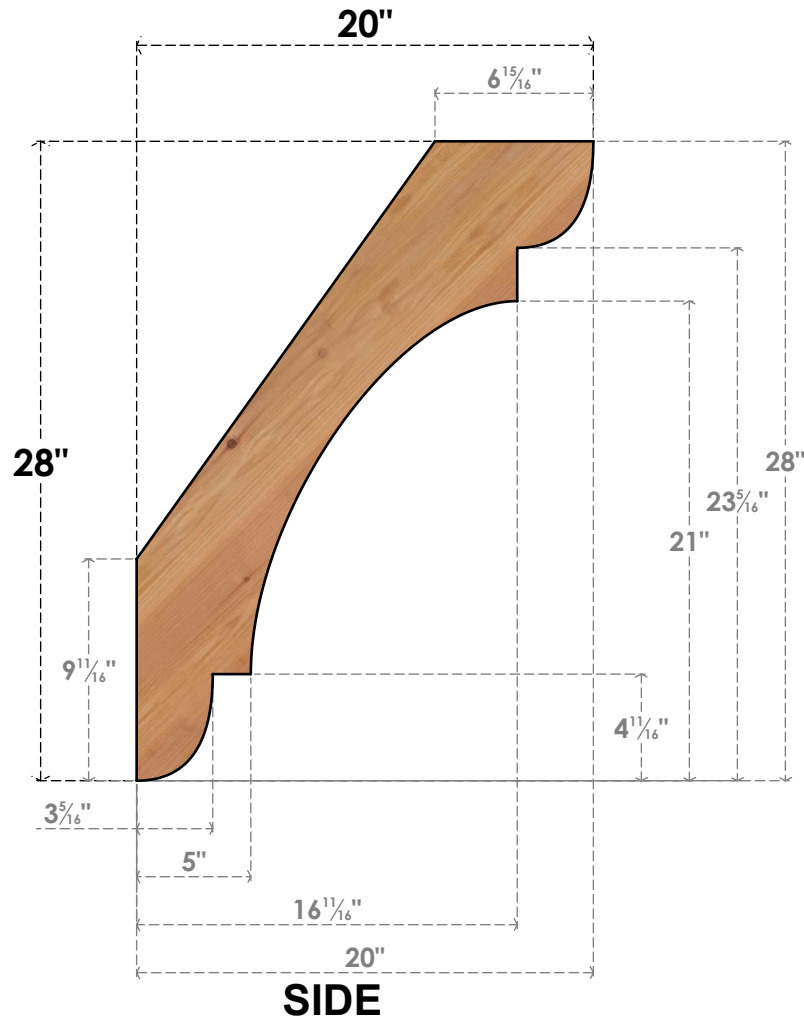

BRC04X20X28OLY00SWR

3 1/2"W X 20"D X 28"H OLYMPIC SMOOTH BRACE, WESTERN RED CEDAR

EKENA MILLWORK
 2300 WEST MAIN ST.
 CLARKSVILLE, TX 75426
 TOLL FREE: 866-607-0453
 WWW.EKENAMILLWORK.COM

NOTES

1. INSTALLATION TO BE COMPLETED IN ACCORDANCE WITH MANUFACTURER'S SPECIFICATIONS.
2. DRAWING MAY NOT BE TO SCALE
3. THIS DRAWING IS INTENDED FOR DESIGN AND PLANNING PURPOSES ONLY.
4. ALL INFORMATION CONTAINED HEREIN WAS CURRENT AT THE TIME OF DEVELOPMENT BUT MUST BE REVIEWED AND APPROVED BY THE PRODUCT MANUFACTURER TO BE CONSIDERED ACCURATE.
5. PRODUCTS ARE NOT KILN DRIED. THIS ITEM IS UNIQUE AND WILL CONTAIN THE NATURAL VARIATIONS THAT THE WOOD SPECIES OFFERS. THIS MAY RESULT IN VARIATIONS UP TO 1/4"