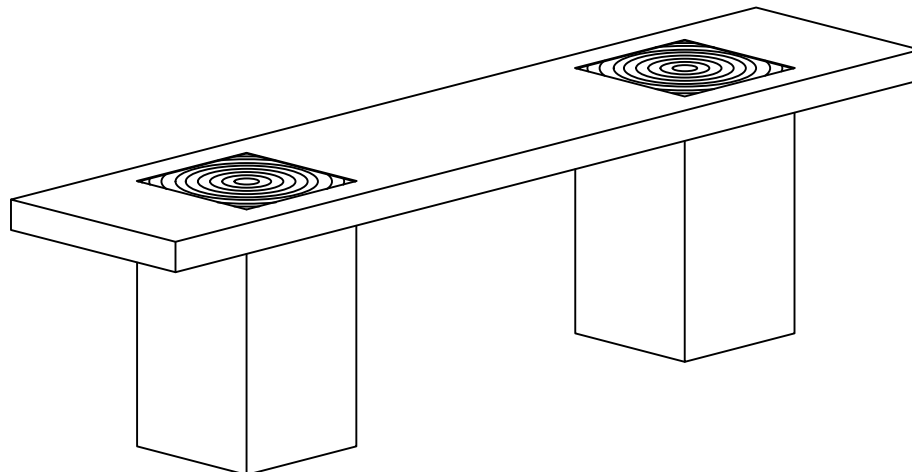

BENCH ASSEMBLY INSTRUCTIONS

PARTS PACKING CONFIGURATIONS

BOX #1

A. BENCH TOP 1 PC

BOX #2

B. PEDESTAL BASE 2 PCS

HARDWARE ENCLOSED IN CARTON

No	Description	Photo	Quantity
1	ALLEN BOLT (5/16 x 1-1/2)		8 PCS
2	LOCK WASHER (5/16)		8 PCS
3	FLAT WASHER (5/16)		8 PCS
4	ALLEN KEY		1 PC

MODESTO BENCH FULLY ASSEMBLED

STEP 1:

FULLY ASSEMBLED