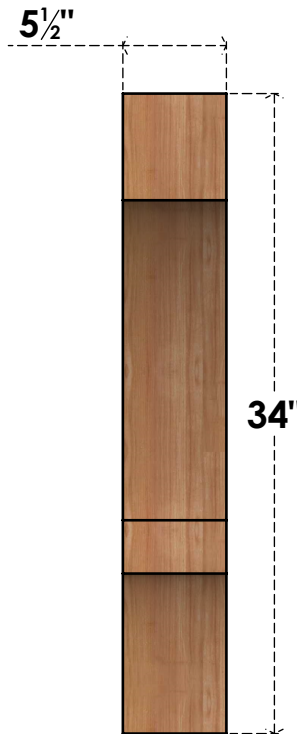

BRC06X26X34BOA00SWR

5 1/2"W X 26"D X 34"H BALBOA SMOOTH BRACE, WESTERN RED CEDAR

SIDE

FRONT

EKENA MILLWORK
 2300 WEST MAIN ST.
 CLARKSVILLE, TX 75426
 TOLL FREE: 866-607-0453
 WWW.EKENAMILLWORK.COM

NOTES

1. INSTALLATION TO BE COMPLETED IN ACCORDANCE WITH MANUFACTURER'S SPECIFICATIONS.
2. DRAWING MAY NOT BE TO SCALE
3. THIS DRAWING IS INTENDED FOR DESIGN AND PLANNING PURPOSES ONLY.
4. ALL INFORMATION CONTAINED HEREIN WAS CURRENT AT THE TIME OF DEVELOPMENT BUT MUST BE REVIEWED AND APPROVED BY THE PRODUCT MANUFACTURER TO BE CONSIDERED ACCURATE.
5. PRODUCTS ARE NOT KILN DRIED. THIS ITEM IS UNIQUE AND WILL CONTAIN THE NATURAL VARIATIONS THAT THE WOOD SPECIES OFFERS. THIS MAY RESULT IN VARIATIONS UP TO 1/4"