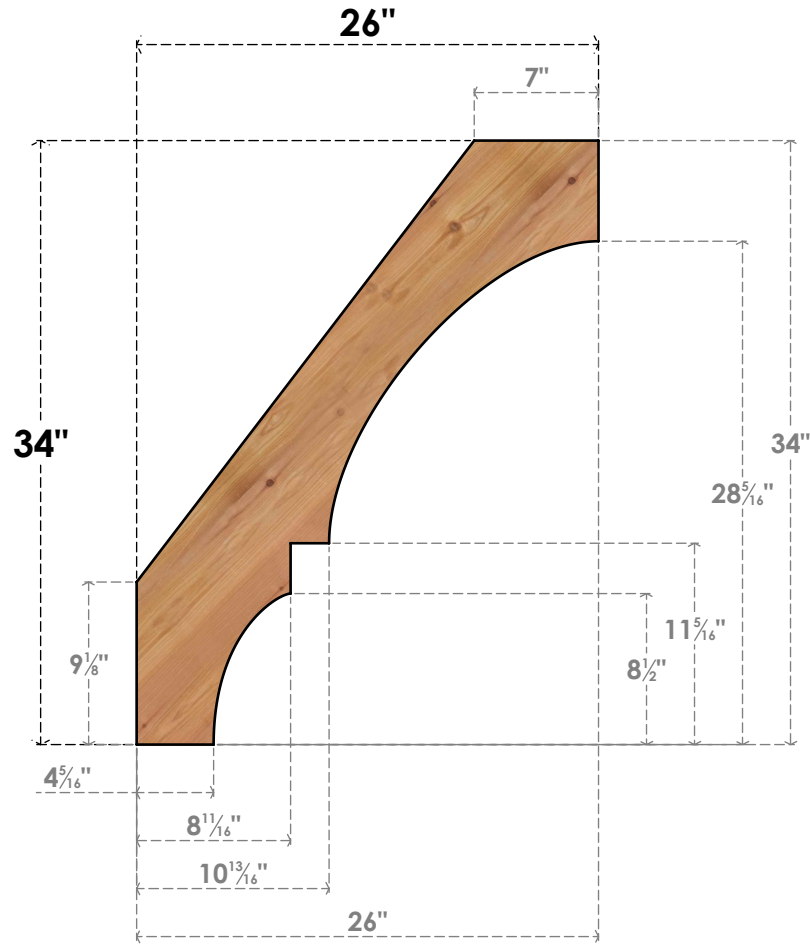

BRC06X26X34BOA00SWR

5 1/2"W X 26"D X 34"H BALBOA SMOOTH BRACE, WESTERN RED CEDAR

SIDE

FRONT

EKENA MILLWORK
 2300 WEST MAIN ST.
 CLARKSVILLE, TX 75426
 TOLL FREE: 866-607-0453
 WWW.EKENAMILLWORK.COM

NOTES

1. INSTALLATION TO BE COMPLETED IN ACCORDANCE WITH MANUFACTURER'S SPECIFICATIONS.
2. DRAWING MAY NOT BE TO SCALE
3. THIS DRAWING IS INTENDED FOR DESIGN AND PLANNING PURPOSES ONLY.
4. ALL INFORMATION CONTAINED HEREIN WAS CURRENT AT THE TIME OF DEVELOPMENT BUT MUST BE REVIEWED AND APPROVED BY THE PRODUCT MANUFACTURER TO BE CONSIDERED ACCURATE.
5. PRODUCTS ARE NOT KILN DRIED. THIS ITEM IS UNIQUE AND WILL CONTAIN THE NATURAL VARIATIONS THAT THE WOOD SPECIES OFFERS. THIS MAY RESULT IN VARIATIONS UP TO 1/4"