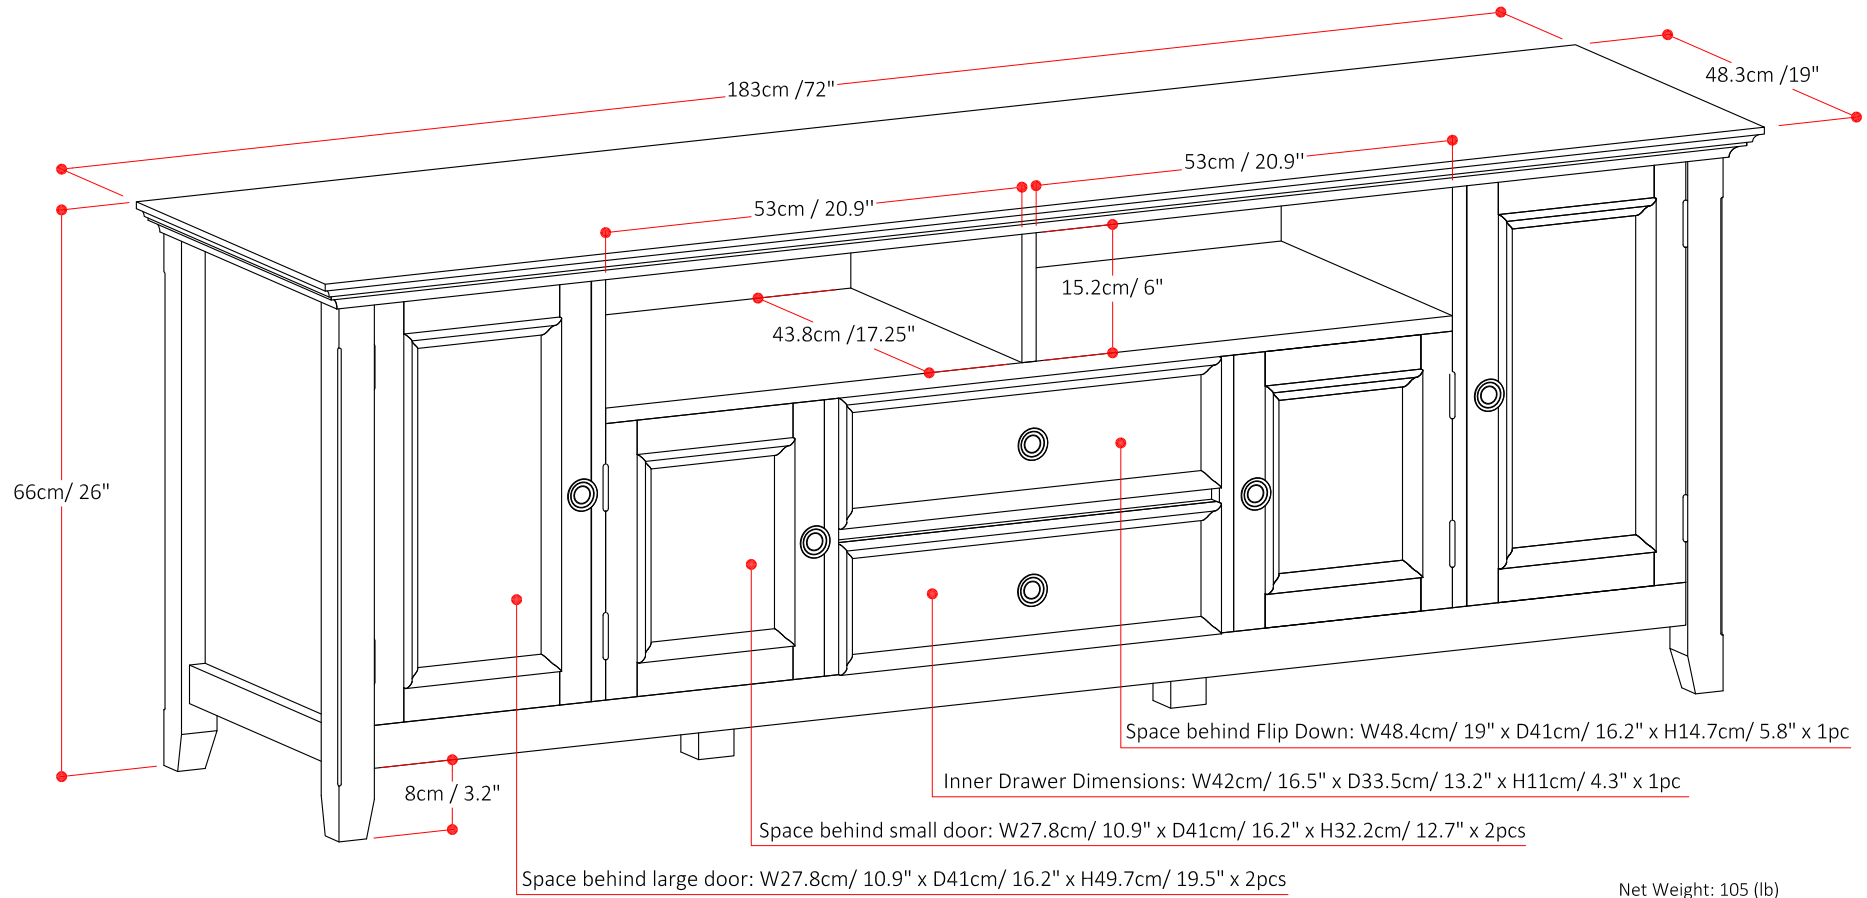

72" Wide TV Media Stand

Net Weight: 105 (lb)