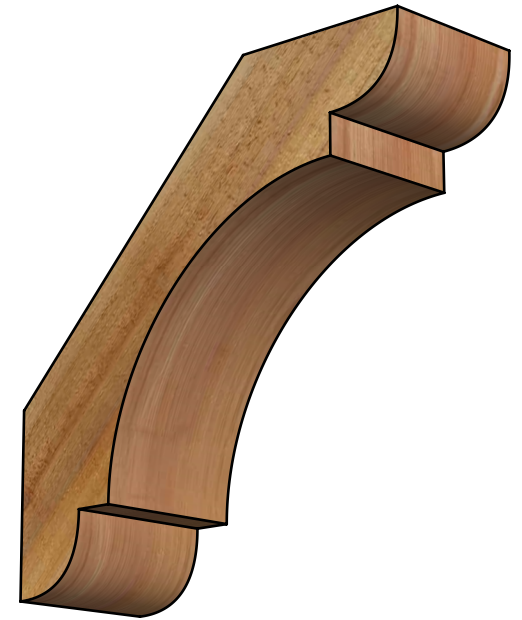

BRC04X12X12OLY00RWR

4"W X 12"D X 12"H OLYMPIC ROUGH SAWN BRACE, WESTERN RED CEDAR

SIDE

FRONT

EKENA MILLWORK
 2300 WEST MAIN ST.
 CLARKSVILLE, TX 75426
 TOLL FREE: 866-607-0453
 WWW.EKENAMILLWORK.COM

NOTES

1. INSTALLATION TO BE COMPLETED IN ACCORDANCE WITH MANUFACTURER'S SPECIFICATIONS.
2. DRAWING MAY NOT BE TO SCALE
3. THIS DRAWING IS INTENDED FOR DESIGN AND PLANNING PURPOSES ONLY.
4. ALL INFORMATION CONTAINED HEREIN WAS CURRENT AT THE TIME OF DEVELOPMENT BUT MUST BE REVIEWED AND APPROVED BY THE PRODUCT MANUFACTURER TO BE CONSIDERED ACCURATE.
5. PRODUCTS ARE NOT KILN DRIED. THIS ITEM IS UNIQUE AND WILL CONTAIN THE NATURAL VARIATIONS THAT THE WOOD SPECIES OFFERS. THIS MAY RESULT IN VARIATIONS UP TO 1/4"