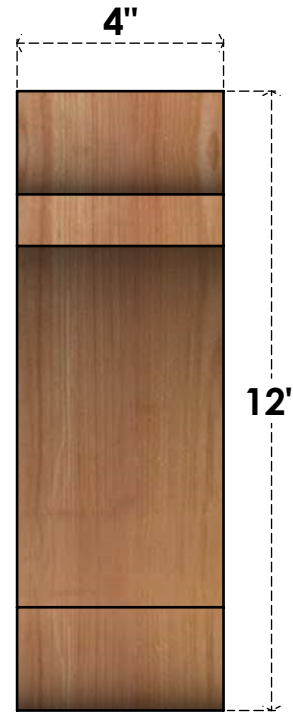

BRC04X12X12OLY00RWR

4"W X 12"D X 12"H OLYMPIC ROUGH SAWN BRACE, WESTERN RED CEDAR

SIDE

FRONT

EKENA MILLWORK
 2300 WEST MAIN ST.
 CLARKSVILLE, TX 75426
 TOLL FREE: 866-607-0453
 WWW.EKENAMILLWORK.COM

NOTES

1. INSTALLATION TO BE COMPLETED IN ACCORDANCE WITH MANUFACTURER'S SPECIFICATIONS.
2. DRAWING MAY NOT BE TO SCALE
3. THIS DRAWING IS INTENDED FOR DESIGN AND PLANNING PURPOSES ONLY.
4. ALL INFORMATION CONTAINED HEREIN WAS CURRENT AT THE TIME OF DEVELOPMENT BUT MUST BE REVIEWED AND APPROVED BY THE PRODUCT MANUFACTURER TO BE CONSIDERED ACCURATE.
5. PRODUCTS ARE NOT KILN DRIED. THIS ITEM IS UNIQUE AND WILL CONTAIN THE NATURAL VARIATIONS THAT THE WOOD SPECIES OFFERS. THIS MAY RESULT IN VARIATIONS UP TO 1/4"