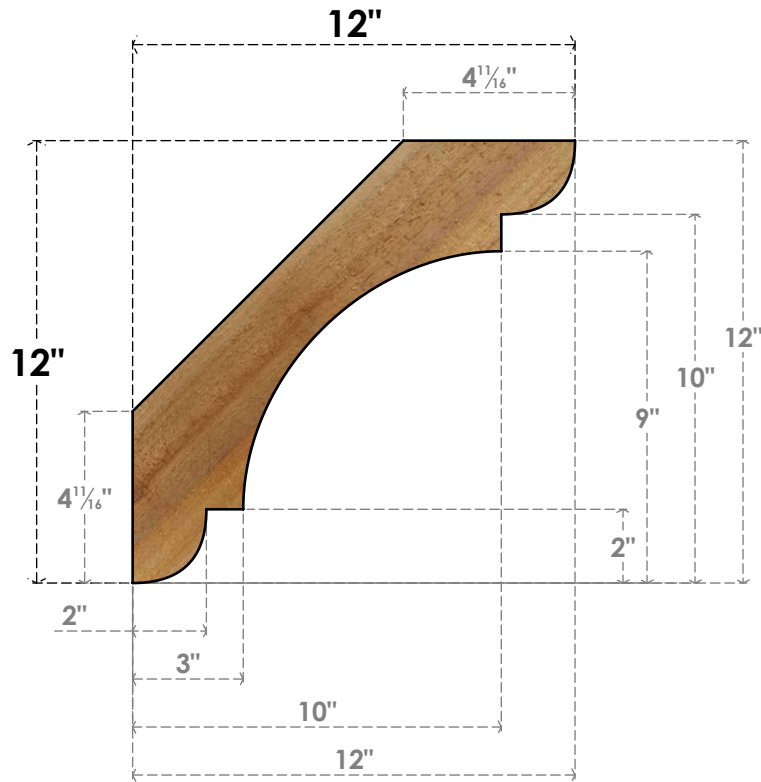

BRC04X12X12OLY00RWR

4"W X 12"D X 12"H OLYMPIC ROUGH SAWN BRACE, WESTERN RED CEDAR

SIDE

FRONT

EKENA MILLWORK
 2300 WEST MAIN ST.
 CLARKSVILLE, TX 75426
 TOLL FREE: 866-607-0453
 WWW.EKENAMILLWORK.COM

NOTES

1. INSTALLATION TO BE COMPLETED IN ACCORDANCE WITH MANUFACTURER'S SPECIFICATIONS.
2. DRAWING MAY NOT BE TO SCALE
3. THIS DRAWING IS INTENDED FOR DESIGN AND PLANNING PURPOSES ONLY.
4. ALL INFORMATION CONTAINED HEREIN WAS CURRENT AT THE TIME OF DEVELOPMENT BUT MUST BE REVIEWED AND APPROVED BY THE PRODUCT MANUFACTURER TO BE CONSIDERED ACCURATE.
5. PRODUCTS ARE NOT KILN DRIED. THIS ITEM IS UNIQUE AND WILL CONTAIN THE NATURAL VARIATIONS THAT THE WOOD SPECIES OFFERS. THIS MAY RESULT IN VARIATIONS UP TO 1/4"