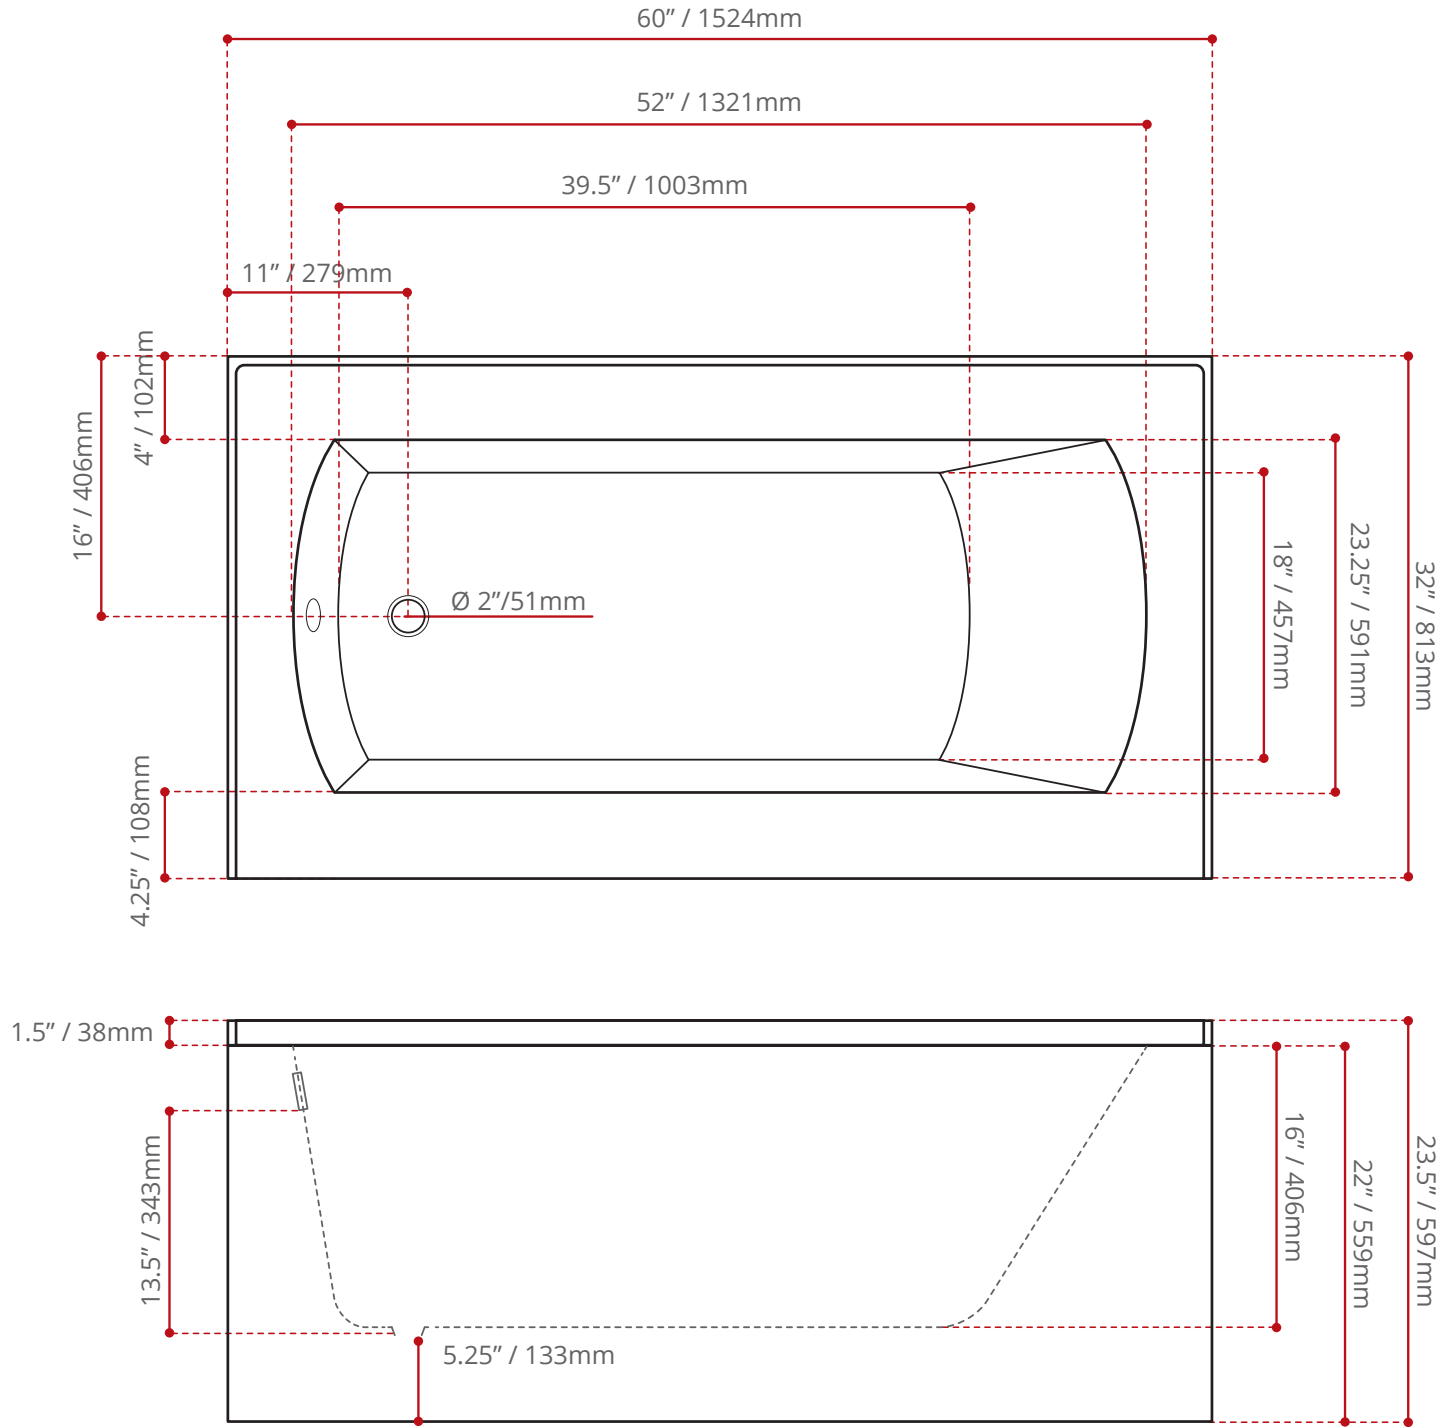

DESCRIPTION:

- Modern style.
- Plain skirt.
- Above Floor Rough-in
- End drain.
- High gloss / Crack-resistant acrylic.
- Made in Canada.
- Complies with CSA & IAPMO standards.

MEASUREMENTS:

- **Length:** 60" / 1524mm
- **Width:** 32" / 813mm
- **Skirt Height:** 22" / 559mm

WATER DEPTH

13.5" / 343mm
Drain to overflow

CAPACITY

43 gal.
163 litres of water

AVAILABLE COLOURS:

White -WHT-

Black -BLK-

Biscuit -BIS-

CONFIGURATIONS:

- Textured Bottom.
- Skirt cut-off.
- 3/4" Set back wood apron.
- Double tiling flange.

JETTING OPTIONS

- LATERAL AIR JETS
- AIR ILLUSION JETS
- SANTÉ AIR
- SQUARE ZEN AIR JETS
- NECK-JET MASSAGE SYSTEM
- ROUND WHIRLPOOL JETS
- THIN LINE WHIRLPOOL JETS
- SQUARE WHIRLPOOL JETS
- V-MASSEUSE
- CHROMATHERAPY
- COMFORT WARM SYSTEM
- AROMATHERAPY

SHIPPING INFORMATION:

- **Length:** 62" / 1575mm
- **Width:** 34" / 864mm
- **Height:** 26" / 660mm
- **Net Weight:** 30 kg / 66 lbs
- **Gross Weight:** 35.8 kg / 79 lbs

DISCLAIMER:

Measurements may vary $\pm \frac{1}{4}"$
(Diagram Not to scale)