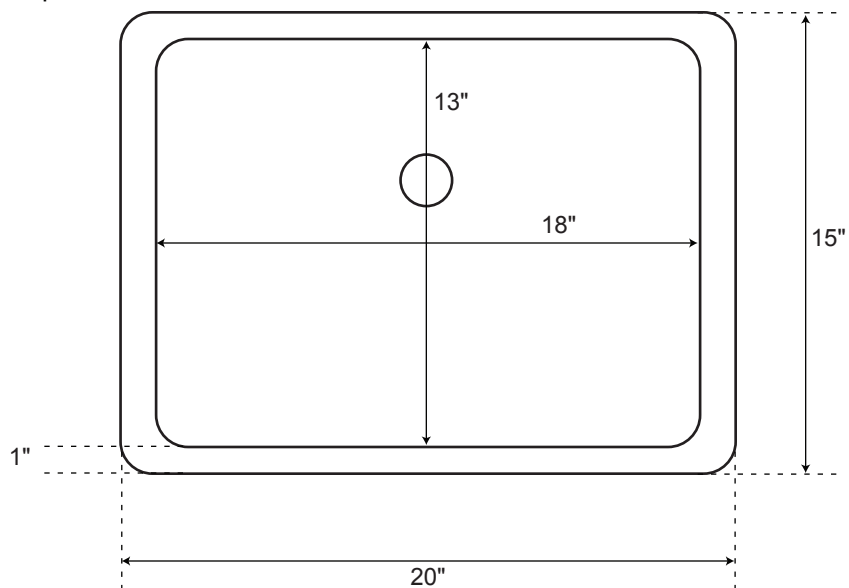

## SPECIFICATIONS

Overall Dimensions	20" L x 15" W (front to back) x 6" H
Basin Dimensions	18" L x 13" W (front to back)
Water Depth	5-1/2" to Rim
Drain Hole	1-1/2"
Rim	1"

**Rectangular**  
Hammered Copper  
Undermount Sink

*All measurements are approximate.*

Top

Front