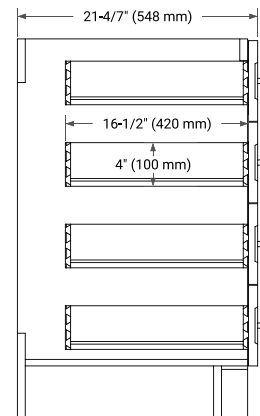

42" LEFT OFFSET CABINET

BASE CABINET DIMENSIONS

42" W x 21.6" D x 34.5" H

FEATURES

- Solid wood frame & plywood panels
- Dovetail drawers and joints
- Soft closing doors & drawers

HARDWARE FINISHES*

Brushed Nickel Satin Brass Matte Black Polished Chrome

43" LEFT RECTANGLE SINK COUNTERTOP WITH 1.5 IN. THICKNESS

OVERALL DIMENSIONS

43" W x 22" D x 1.5" H

COUNTERTOP OPTIONS

Carrara Marble

White Quartz

FEATURES

- Solid countertop with mitered edges & seams
- Undermount white rectangular sink
- Pre-drilled for 8" widespread faucet

INCLUDED

- Countertop
- Matching Backsplash
- Rectangle Sink

COUNTERTOP PLAN VIEW

EDGE SIDE VIEW

THREE DIMENSIONAL COUNTERTOP VIEW