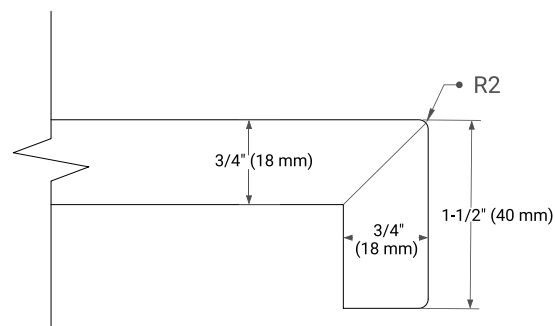

43" LEFT RECTANGLE SINK COUNTERTOP WITH 1.5 IN. THICKNESS

OVERALL DIMENSIONS

43" W x 22" D x 1.5" H

COUNTERTOP OPTIONS

Carrara Marble

White Quartz

FEATURES

- Solid countertop with mitered edges & seams
- Undermount white rectangular sink
- Pre-drilled for 8" widespread faucet

INCLUDED

- Countertop
- Matching Backsplash
- Rectangle Sink

COUNTERTOP PLAN VIEW

EDGE SIDE VIEW

THREE DIMENSIONAL COUNTERTOP VIEW