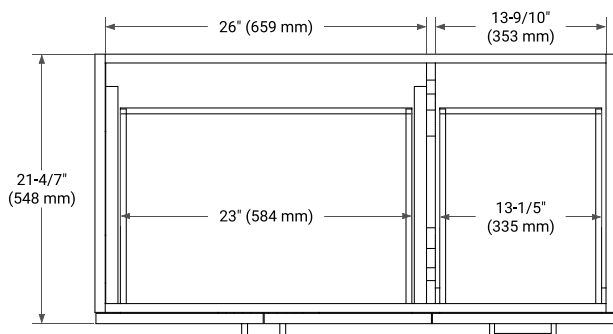

42" LEFT OFFSET CABINET

BASE CABINET DIMENSIONS

42" W x 21.6" D x 34.5" H

FEATURES

- Solid wood frame & plywood panels
- Dovetail drawers and joints
- Soft closing doors & drawers

HARDWARE FINISHES*

Brushed Nickel Satin Brass Matte Black Polished Chrome

43" LEFT RECTANGLE SINK COUNTERTOP WITH 1.5 IN. THICKNESS

OVERALL DIMENSIONS

43" W x 22" D x 1.5" H

COUNTERTOP OPTIONS

Carrara Marble

White Quartz

FEATURES

- Solid countertop with mitered edges & seams
- Undermount white rectangular sink
- Pre-drilled for 8" widespread faucet

INCLUDED

- Countertop
- Matching Backsplash
- Rectangle Sink

COUNTERTOP PLAN VIEW

EDGE SIDE VIEW

THREE DIMENSIONAL COUNTERTOP VIEW