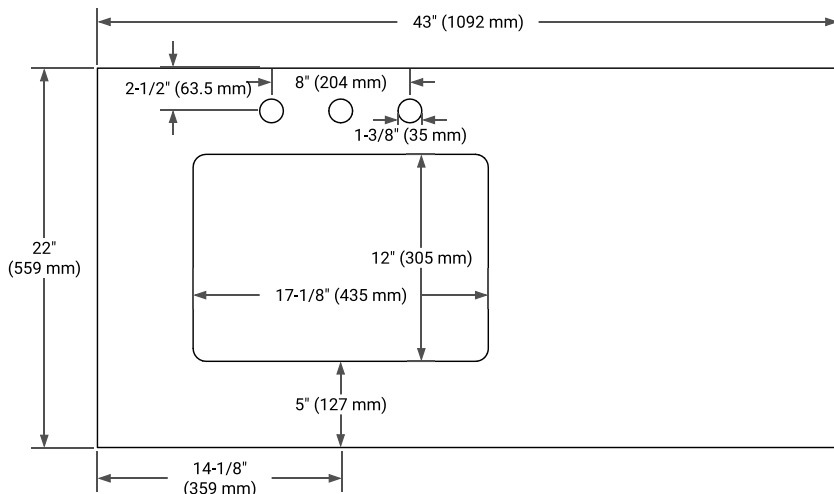

42" LEFT OFFSET CABINET

BASE CABINET DIMENSIONS

42" W x 21.6" D x 34.5" H

FEATURES

- Solid wood frame & plywood panels
- Dovetail drawers and joints
- Soft closing doors & drawers

HARDWARE FINISHES*

Brushed Nickel Satin Brass Matte Black Polished Chrome

43" LEFT RECTANGLE SINK COUNTERTOP WITH 1.5 IN. THICKNESS

OVERALL DIMENSIONS

43" W x 22" D x 1.5" H

COUNTERTOP OPTIONS

Carrara Marble

White Quartz

FEATURES

- Solid countertop with mitered edges & seams
- Undermount white rectangular sink
- Pre-drilled for 8" widespread faucet

INCLUDED

- Countertop
- Matching Backsplash
- Rectangle Sink

COUNTERTOP PLAN VIEW

EDGE SIDE VIEW

THREE DIMENSIONAL COUNTERTOP VIEW