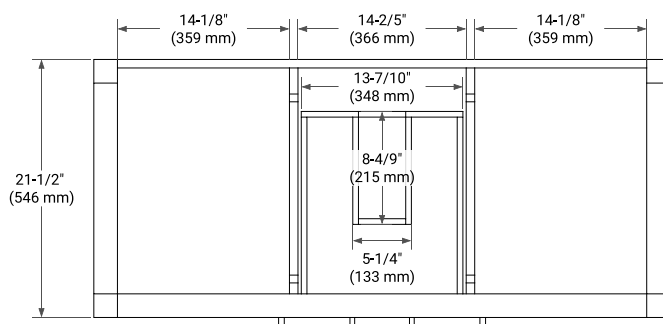

48" SINGLE SINK BASE CABINET

BASE CABINET DIMENSIONS

48" W x 21.5" D x 34.5" H

FEATURES

- Solid wood frame & plywood panels
- Dovetail drawers and joints
- Soft closing doors & drawers

HARDWARE FINISHES*

Brushed Nickel   Satin Brass   Matte Black   Polished Chrome

*Hardware comes preinstalled with the illustrated option. Other finishes are available on our online store if you prefer a different one.

AVAILABLE COLORS

White   Grey   Midnight Blue

FRONT VIEW

SIDE VIEW

PLAN VIEW