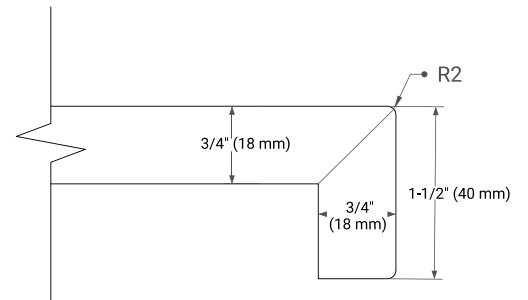

EDGE SIDE VIEW