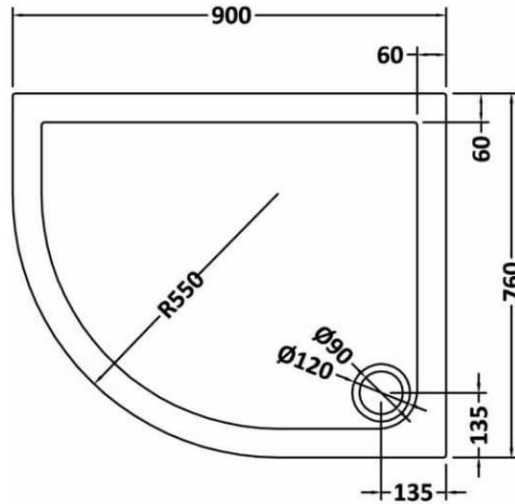

## CUSTOMER DATA SHEET - SHOWER TRAYS

**DESCRIPTION:** Offset Quad Tray Lh 900X760x40

**900 x 760 OFFSET  
QUADRANT TRAY LH**

### PRODUCT DIMENSIONS

Length (mm)	Width (mm)	Height (mm)	Nett Wgt Kg
900	760	40	17.4

### PACKAGING DIMENSIONS

Length (mm)	Width (mm)	Height (mm)	Gross Wgt Kg
920	780	60	17.4

### OUTER BOX DIMENSIONS (If Applicable)

Length (mm)	Width (mm)	Height (mm)	Gross Wgt Kg