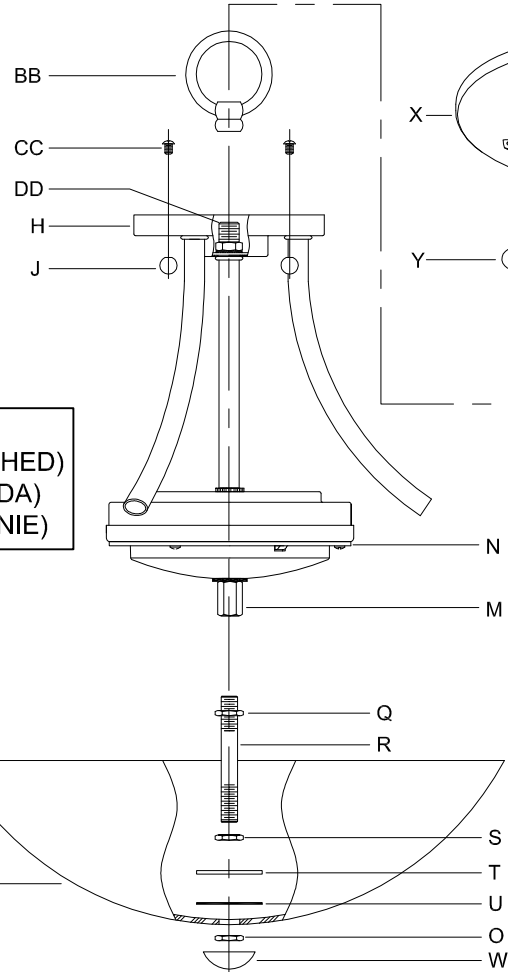

Assembly & Installation Instructions

CAUTION: Read instructions carefully and turn electricity off at main circuit breaker panel before beginning installation.

*****

WARNING - If any Special Control Devices are used with this Fixture, Follow the Instructions Carefully to assure full compliance with N.E.C. requirements. If there are any questions, contact a Qualified Electrical Contractor.

WARNING - This product contains chemicals known to the State of California to cause cancer, birth defects and /or other reproductive harm. Thoroughly wash hands after installing, handling, cleaning, or otherwise touching this product.

CAUTION - All glass is fragile, use care when handling Glass component(s) and or Lamp(s).

*****

CANOPY MOUNTING & WIRE CONNECTION ASSEMBLY STEPS:

1. D,E → A
2. B,A → C
3. CC,H → J
4. F → BB
5. BB → DD
6. AA → BB,Z → 0'0
7. F → AA,Z,X
8. F → G → [Wires]
9. X,Y → D
10. Q,R → M
11. S,T,U,V,W → R

**B, C & G
(NOT FURNISHED)
(NO INCLUIDA)
(NON FOURNIE)**