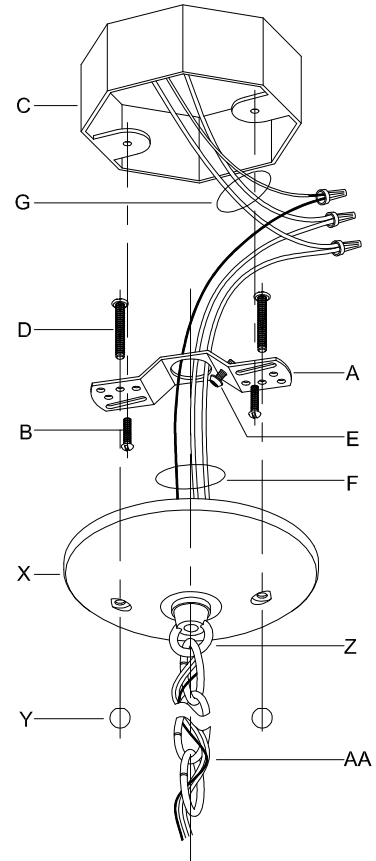

Assembly & Installation Instructions

CAUTION: Read instructions carefully and turn electricity off at main circuit breaker panel before beginning installation.

*****

WARNING - If any Special Control Devices are used with this Fixture, Follow the Instructions Carefully to assure full compliance with N.E.C. requirements. If there are any questions, contact a Qualified Electrical Contractor.

WARNING - This product contains chemicals known to the State of California to cause cancer, birth defects and /or other reproductive harm. Thoroughly wash hands after installing, handling, cleaning, or otherwise touching this product.

CAUTION - All glass is fragile, use care when handling Glass component(s) and or Lamp(s).

*****

CANOPY MOUNTING & WIRE CONNECTION ASSEMBLY STEPS:

1. D,E → A
2. B,A → C
3. CC,H → J
4. F → BB
5. BB → DD
6. AA → BB,Z → 0'0
7. F → AA,Z,X
8. F → G → [Wires]
9. X,Y → D
10. Q,R → M
11. S,T,U,V,W → R

**B, C & G
(NOT FURNISHED)
(NO INCLUIDA)
(NON FOURNIE)**