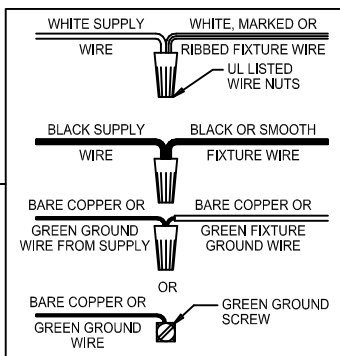

Assembly & Installation Instructions

CAUTION: Read instructions carefully and turn electricity off at main circuit breaker panel before beginning installation.

*****

WARNING - If any Special Control Devices are used with this Fixture, Follow the Instructions Carefully to assure full compliance with N.E.C. requirements. If there are any questions, contact a Qualified Electrical Contractor.

WARNING - This product contains chemicals known to the State of California to cause cancer, birth defects and /or other reproductive harm. Thoroughly wash hands after installing, handling, cleaning, or otherwise touching this product.

CAUTION - All glass is fragile, use care when handling Glass component(s) and or Lamp(s).

*****

CANOPY MOUNTING & WIRE CONNECTION ASSEMBLY STEPS:

1. D,E → A
2. B,A → C
3. F → G
4. H,J → D
5. Q,R → M
6. S,T,U,O,V,W → R

**B, C & G
(NOT FURNISHED)
(NO INCLUIDA)
(NON FOURNIE)**