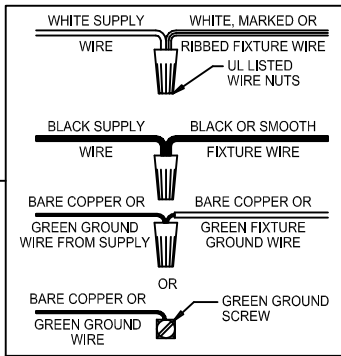

## CANOPY MOUNTING & WIRE CONNECTION ASSEMBLY STEPS:

1. D,E → A
2. B,A → C
3. CC,H → J
4. F → BB
5. BB → DD
6. AA → BB,Z → 0'0
7. F → AA,Z,X
8. F → G → [Wires]
9. X,Y → D
10. Q,R → M
11. S,T,U,V,W → R

**B, C & G  
(NOT FURNISHED)  
(NO INCLUIDA)  
(NON FOURNIE)**