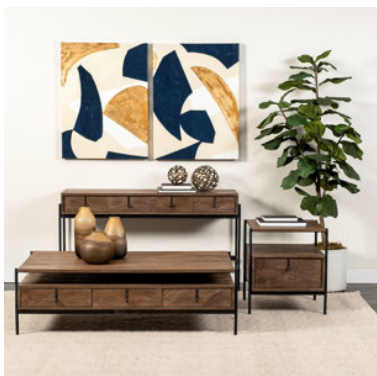

MERCANA

Glenn 54x30 Dark Brown Wood w/ Black Iron Frame, Rectangle 3 Drawers Coffee Table
SKU: 69016

SOLID WOOD AND METAL

This coffee table, made from solid Mango wood, comprises a shelf-like, wooden top and separate wooden body with six drawers. The top and body are supported as a unit by a sturdy iron frame.

A modern coffee table with loopy metal work and six handy drawers

DARK BROWN AND BLACK FINISH

A dark brown finish with golden undertones accentuates the natural grain of the wood. The metal legs have an unfussy, matte black finish.

MODERN INSPIRED DESIGN

Its straightforward design makes it easy to incorporate the Glenn into no-fuss, modern spaces.

AVAILABLE IN

1 Color

1 Size

Explore Online

MERCANA

Glenn 54x30 Dark Brown Wood w/ Black Iron Frame, Rectangle 3 Drawers Coffee Table SKU: 69016