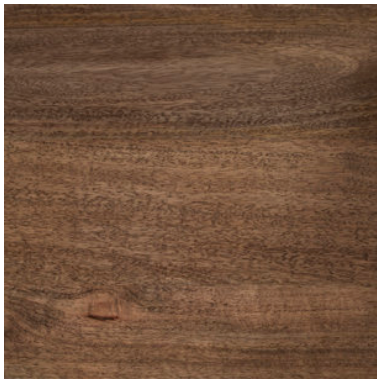

MERCANA

Glenn 54x30 Dark Brown Wood w/ Black Iron Frame, Rectangle 3 Drawers Coffee Table
SKU: 69016

SOLID WOOD AND METAL

This coffee table, made from solid Mango wood, comprises a shelf-like, wooden top and separate wooden body with six drawers. The top and body are supported as a unit by a sturdy iron frame.

A modern coffee table with loopy metal work and six handy drawers

DARK BROWN AND BLACK FINISH

A dark brown finish with golden undertones accentuates the natural grain of the wood. The metal legs have an unfussy, matte black finish.

MODERN INSPIRED DESIGN

Its straightforward design makes it easy to incorporate the Glenn into no-fuss, modern spaces.

AVAILABLE IN

1 Color

1 Size

Explore Online

MERCANA

Glenn 54x30 Dark Brown Wood w/ Black Iron Frame, Rectangle 3 Drawers Coffee Table SKU: 69016