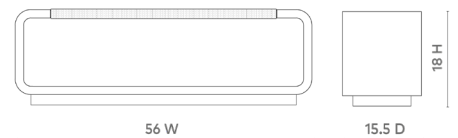

Emma Coffee Table, Natural

EMM-300-98

56w x 15.5d x 18h

Clear Lacquered Cerused Oak

Weaved Rope

SCANITFORMOREDETAILS

VILLA & HOUSE
www.VandH.com