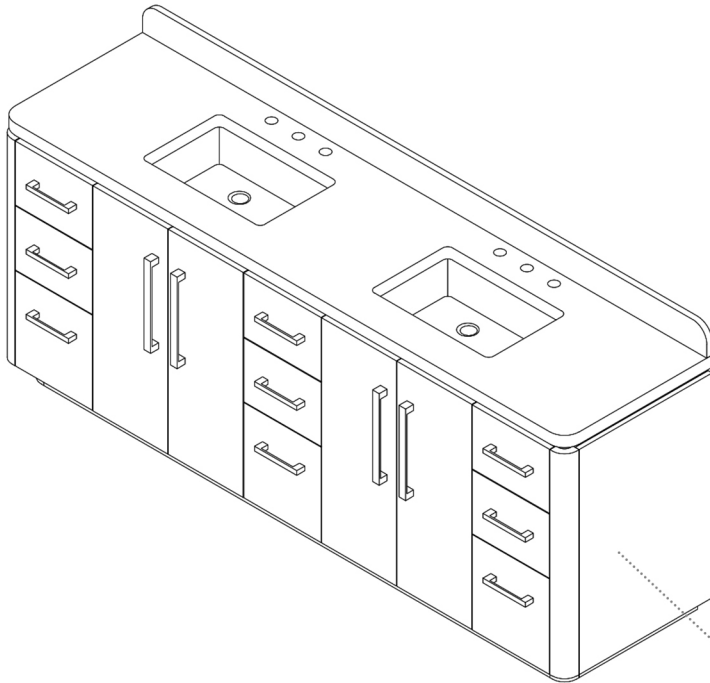

ALTAIR

FASHION BATHROOM LIFE

Altair Design, Inc.

Serene

84"W x 22"D
Bathroom Vanity

84"Wx22"Dx34"H inches

INSTALLATION SPECIFICATION

Item#	581084		
Color	Nature Brown		
Overall Dimension	84 in W x 22 in D x 34 in H		
Vanity Material	Solid spruce wood, and long-lasting plywood		
Countertop Material	Engineered Stone - Grain White		
Hardware Finish	Zinc Alloy - Matte Black	Shape	Rectangular
Number of Door(s)	4 soft-closing doors	Number of Drawer(s)	9 soft-closing drawers
Top Thickness	1.6 inch	Installation Type	Freestanding
Assembly Required	Yes	Backsplash Height	4 inch
Faucet Hole Spacing(in.)	8 inch widespread	Sink	Double Undermount Sink

All measurements are approximate. Measurements may vary +/-1/2".

Note : Does not include faucet, sidesplash, back panel, drain assembly, sidesplash, or P-trap.