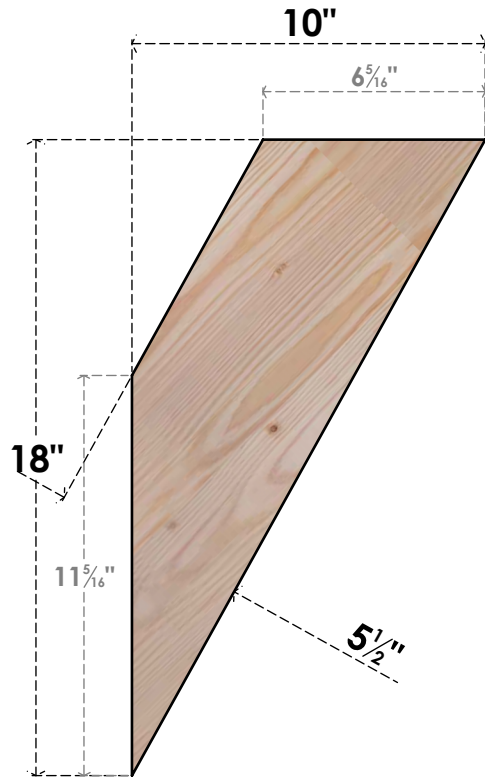

BRC06X10X18TRA00SDF

5 1/2"W X 10"D X 18"H TRADITIONAL SMOOTH BRACE, DOUGLAS FIR

SIDE

FRONT

EKENA MILLWORK
 2300 WEST MAIN ST.
 CLARKSVILLE, TX 75426
 TOLL FREE: 866-607-0453
 WWW.EKENAMILLWORK.COM

NOTES

1. INSTALLATION TO BE COMPLETED IN ACCORDANCE WITH MANUFACTURER'S SPECIFICATIONS.
2. DRAWING MAY NOT BE TO SCALE
3. THIS DRAWING IS INTENDED FOR DESIGN AND PLANNING PURPOSES ONLY.
4. ALL INFORMATION CONTAINED HEREIN WAS CURRENT AT THE TIME OF DEVELOPMENT BUT MUST BE REVIEWED AND APPROVED BY THE PRODUCT MANUFACTURER TO BE CONSIDERED ACCURATE.
5. PRODUCTS ARE NOT KILN DRIED. THIS ITEM IS UNIQUE AND WILL CONTAIN THE NATURAL VARIATIONS THAT THE WOOD SPECIES OFFERS. THIS MAY RESULT IN VARIATIONS UP TO 1/4"