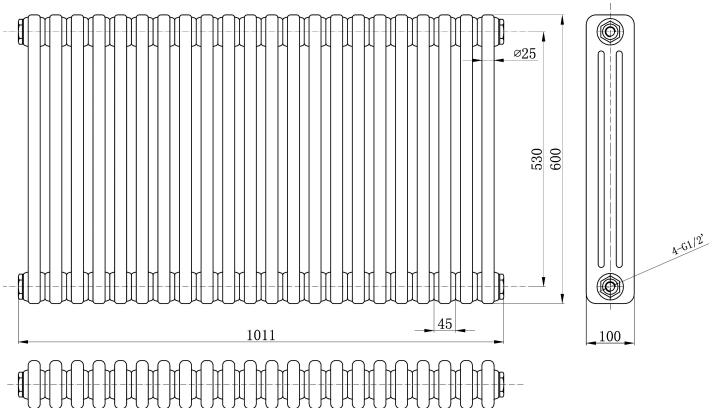

CUSTOMER DATA SHEET - HEATING

SALES CODE: HX306

DESCRIPTION: Colosseum Triple Radiator 600mmx1011mm

PRODUCT DIMENSIONS

Height (mm)	Width (mm)	Depth (mm)	Length (mm)	Nett Wgt Kg
600	1011	100		0.12

PACKAGING DIMENSIONS

Height (mm)	Width (mm)	Length (mm)	Gross Wgt Kg
45	46	120	0.12

PACKAGING DATA

Box Colour	White Cardboard Shrinkwrapped		
Box Qty	1	Label Colour	White Label
Label Size	100 x 50	Label Qty	2

OUTER BOX DIMENSIONS (If Applicable)

Height (mm)	Width (mm)	Length (mm)	Gross Wgt Kg
Barcode	5055146171713		

PRODUCT DETAILS

Contry of Origin	China					
Fitting Instruction	Yes					
RAL No	9016					
Heat Element Wattage	Not Applicable					
BTU Outputs	30°C	2283	50°C	4334	60°C	5491
Pipe Centres	1101mm					
Packaging Volume (L)	102					
Wall to Ctr of Tappings	75					
Dual Fuel	N/A					

Certification	CE	No	RoHS	N/A	WEEE	N/A
Colour/Finish	White					
Product Material	Steel					
Heat Element Wattage Compatible	N/A					
Thermal Outputs (Watts)	30°C	669	50°C	1270	60°C	1560
Max Projection	130mm					
Tube Diameter	25mm					
Floor to Ctr of Tappings	N/A					