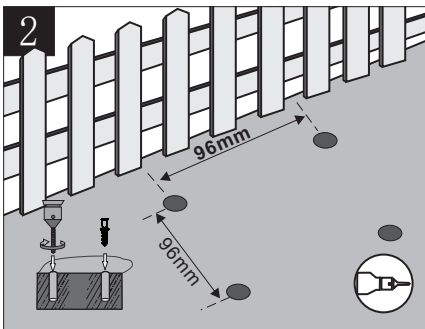

A	B	C	D
	Wire Nut Qty. 3	Expansion screws Qty. 4	Crossbar Screw Qty. 2	wrench Qty. 1