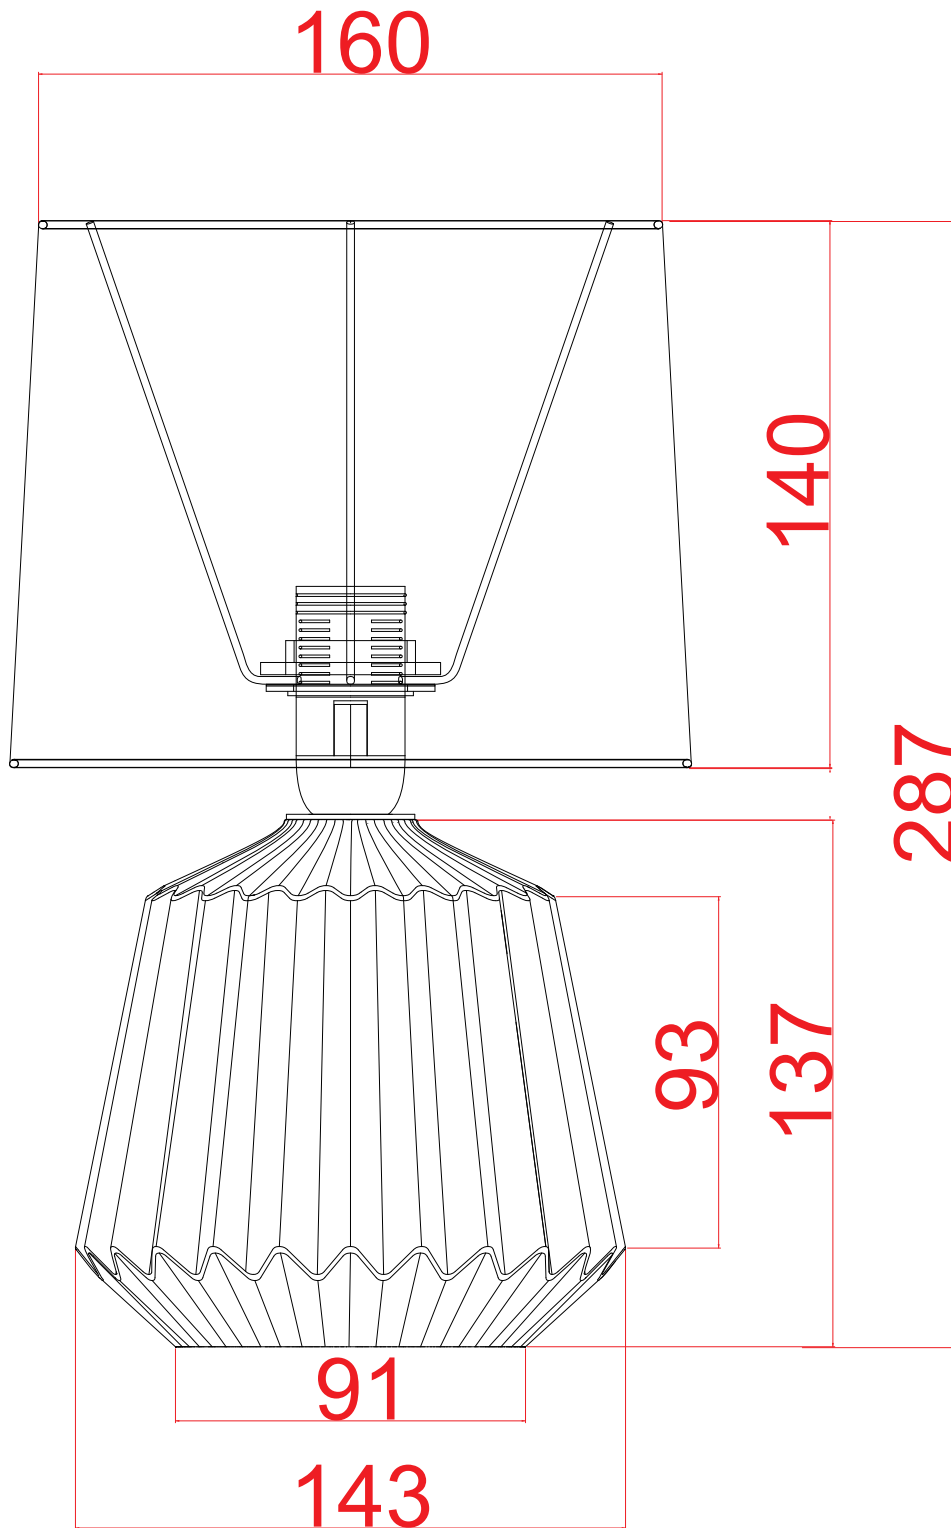

Jess - Chrome with White Shade

**LIGHT SOURCE DATA**

- 40W Max E14 SES (required)
- Lamp direction - Indirect
- Non-dimmable
- Energy range: A++, A+, A, B, C, D, E

DIMENSION DATA

- Height 290mm
- Diameter 175mm
- Weight .75kg

SPECIFICATION

- Chrome glaze and white cotton
- IP20
- In-line On/Off Switch
- Class II - Double Insulated, No Earth
- 240V
- Assembly required? No
- 1.3m length cable from base to plug

CERTIFICATION**CONTACT**www.firstchoicelighting.co.ukinfo@firstchoicelighting.co.uk