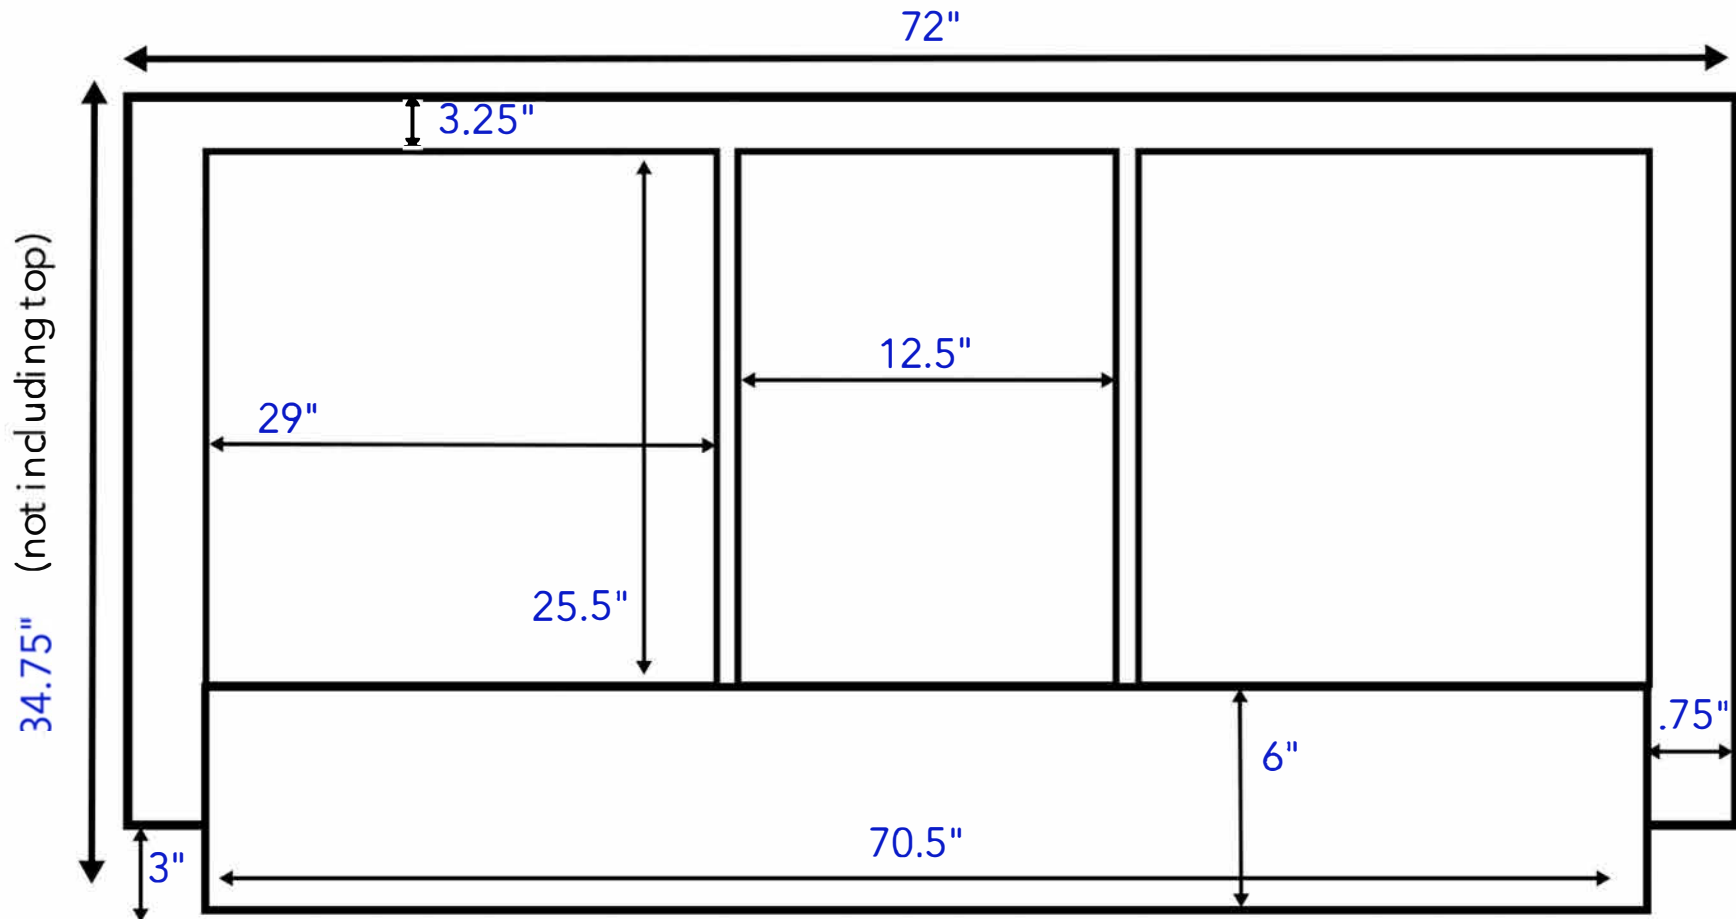

Peyton 72-inch Vanity (Back View)

All measurements are approximate and rounded to the nearest quarter inch.
Please allow for a slight margin of error.