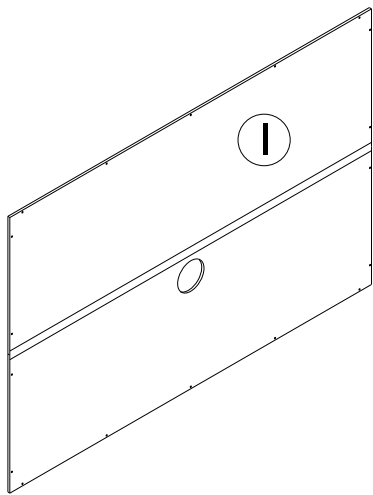

Recommended installers:2

Put a carpet on the floor
before unpacking

Estimate installation time:
30minutes

ASSEMBLY INSTRUCTIONS

PART LIST

Item no.	Reference Image	Qty	Item no.	Reference Image	Qty
Ⓐ		X1	Ⓕ		X1
Ⓑ		X1	Ⓖ		X1
Ⓒ		X1	Ⓖ		X1
Ⓓ		X1	Ⓖ		X1
Ⓔ		X1			

ASSEMBLY INSTRUCTIONS

HARDWARE LIST

Item no.	Reference Image	Qty	Item no.	Reference Image	Qty
1	 Ø8*30mm	X8	5	 Ø6*Ø3*14mm	X24+2
2		X12+1	6	 Ø6.5*3*15mm	X18+1
3		X12+1	7		X4
4		X4	8		X1

ASSEMBLY INSTRUCTIONS

Ø8*3/4"

1pcs

D

Ø8*1-1/2"

1pcs

E

1pcs

WALL