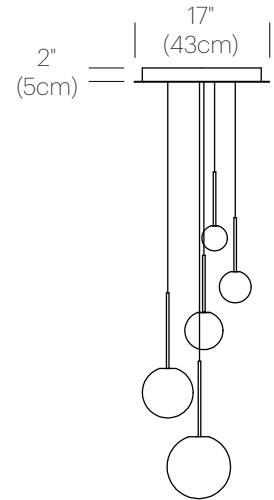

## DESCRIPTION

The Bola Sphere pendant is the basic foundation of the Bola Collection, featuring an elemental interplay between post and sphere. Its seductive opal blown glass shade is available in 6 distinct sizes: 4" (10cm), 5" (13cm), 6" (15cm), 8" (20cm), 10" (25.5cm), and 12" (30.5cm) paired with a chromated stainless steel post in chrome, brass, rose gold, gunmetal, and matte black finishes with mating canopies. Bola Sphere is also available in exquisite Chandelier groupings that allow mixing of globe sizes for stunning displays in any residential, contract, or hospitality setting alike.

## PACKAGING WEIGHT AND DIMENSIONS

BOLA SPH 4	2.6LBS	10" X 9" X 8.5"
	1.2KG	25cm X 23cm X 22cm
BOLA SPH 5	3LBS	10" X 9" X 8.5"
	1.4KG	25cm X 23cm X 22cm
BOLA SPH 6	3.5LBS	11.5" X 9" X 10.5"
	1.6KG	29cm X 23cm X 27cm
BOLA SPH 8	5LBS	12" X 12" X 12.25"
	2.28KG	30cm X 30cm X 31cm
BOLA SPH 10	5.5LBS	14" X 14" X 16.5"
	2.5KG	36cm X 36cm X 42cm
BOLA SPH 12	7.2LBS	18" X 18" X 18"
	3.3KG	46cm X 46cm X 46cm
BOLA CAN 17	15LBS	22" X 22" X 6"
	6.8KG	56cm X 56cm X 15cm
BOLA CAN 26	30LBS	32" X 32" X 6"
	13.6KG	81cm X 81cm X 15cm

# DIMENSIONS

BOLA SPHERE 4, 5, 6, 8, 10, 12

BOLA SPHERE CHANDELIER  
5, 6, 8

BOLA SPHERE CHANDELIER  
6, 8, 10

BOLA SPHERE CHANDELIER  
8, 10, 12

BOLA SPHERE CHANDELIER  
5, 6, 8, 10

BOLA SPHERE CHANDELIER  
6, 8, 10, 12

BOLA SPHERE CHANDELIER  
4, 5, 6, 8, 10

BOLA SPHERE CHANDELIER  
5, 6, 8, 10, 12

BOLA SPHERE CHANDELIER  
4, 5, 6, 8, 10, 12

BOLA SPHERE CHANDELIER  
4, 5, 6, 8, 10, 12 (X2)