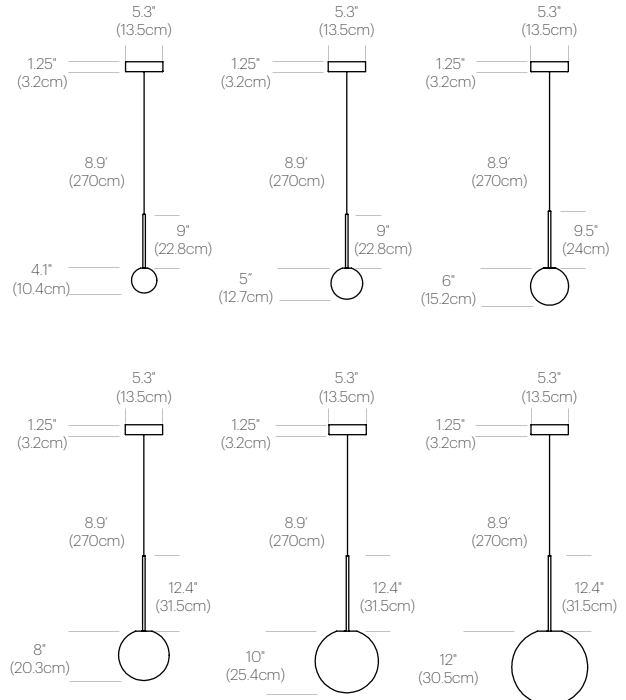

## SPECIFICATIONS

Voltage: 120-277V 50/60Hz  
 Power Consumption: 6W (4", 5"), 12W (6"), 20W (8", 10", 12")  
 Color Temperature: 2700K - 1800K (Dim-to-Warm)  
 Note: 3000K CCT models and 2700 CCT models  
 Available Upon Request  
 Luminosity: 290lm (4", 5"), 800lm (6"), 1625lm (8", 10", 12")  
 Luminaire Efficacy: 65 Lumens/Watt (average)  
 Color Rendition Index: 95 CRI  
 50K hour lifespan  
 Cord Length: 8.9' (2.9m) (Field cuttable)  
 1 year warranty

## PACKAGING WEIGHT AND DIMENSIONS

BOLA SPH 4	2.6LBS	10" X 9" X 8.5"
	1.2KG	25cm X 23cm X 22cm
BOLA SPH 5	3LBS	10" X 9" X 8.5"
	1.4KG	25cm X 23cm X 22cm
BOLA SPH 6	3.5LBS	11.5" X 9" X 10.5"
	1.6KG	29cm X 23cm X 27cm
BOLA SPH 8	5LBS	12" X 12" X 12.25"
	2.28KG	30cm X 30cm X 31cm
BOLA SPH 10	5.5LBS	14" X 14" X 16.5"
	2.5KG	36cm X 36cm X 42cm
BOLA SPH 12	7.2LBS	18" X 18" X 18"
	3.3KG	46cm X 46cm X 46cm

## DIMENSIONS

BOLA SPHERE 4, 5, 6, 8, 10, 12

# DIMENSIONS

BOLA SPHERE 4, 5, 6, 8, 10, 12

BOLA SPHERE CHANDELIER  
5, 6, 8

BOLA SPHERE CHANDELIER  
6, 8, 10

BOLA SPHERE CHANDELIER  
8, 10, 12

BOLA SPHERE CHANDELIER  
5, 6, 8, 10

BOLA SPHERE CHANDELIER  
6, 8, 10, 12