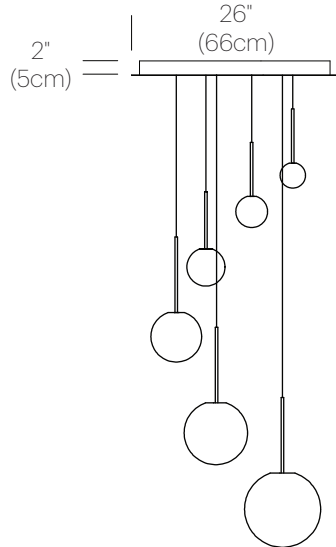

## DESCRIPTION

The Bola Sphere pendant is the basic foundation of the Bola Collection, featuring an elemental interplay between post and sphere. Its seductive opal blown glass shade is available in 6 distinct sizes: 4" (10cm), 5" (13cm), 6" (15cm), 8" (20cm), 10" (25.5cm), and 12" (30.5cm) paired with a chromated stainless steel post in chrome, brass, rose gold, gunmetal, and matte black finishes with mating canopies. Bola Sphere is also available in exquisite Chandelier groupings that allow mixing of globe sizes for stunning displays in any residential, contract, or hospitality setting alike.

## PACKAGING WEIGHT AND DIMENSIONS

BOLA SPH 4	2.6LBS	10" X 9" X 8.5"
	1.2KG	25cm X 23cm X 22cm
BOLA SPH 5	3LBS	10" X 9" X 8.5"
	1.4KG	25cm X 23cm X 22cm
BOLA SPH 6	3.5LBS	11.5" X 9" X 10.5"
	1.6KG	29cm X 23cm X 27cm
BOLA SPH 8	5LBS	12" X 12" X 12.25"
	2.28KG	30cm X 30cm X 31cm
BOLA SPH 10	5.5LBS	14" X 14" X 16.5"
	2.5KG	36cm X 36cm X 42cm
BOLA SPH 12	7.2LBS	18" X 18" X 18"
	3.3KG	46cm X 46cm X 46cm
BOLA CAN 17	15LBS	22" X 22" X 6"
	6.8KG	56cm X 56cm X 15cm
BOLA CAN 26	30LBS	32" X 32" X 6"
	13.6KG	81cm X 81cm X 15cm

# DIMENSIONS

BOLA SPHERE 4, 5, 6, 8, 10, 12

BOLA SPHERE CHANDELIER  
5, 6, 8

BOLA SPHERE CHANDELIER  
6, 8, 10

BOLA SPHERE CHANDELIER  
8, 10, 12

BOLA SPHERE CHANDELIER  
5, 6, 8, 10

BOLA SPHERE CHANDELIER  
6, 8, 10, 12

BOLA SPHERE CHANDELIER  
4, 5, 6, 8, 10

BOLA SPHERE CHANDELIER  
5, 6, 8, 10, 12

BOLA SPHERE CHANDELIER  
4, 5, 6, 8, 10, 12

BOLA SPHERE CHANDELIER  
4, 5, 6, 8, 10, 12 (X2)