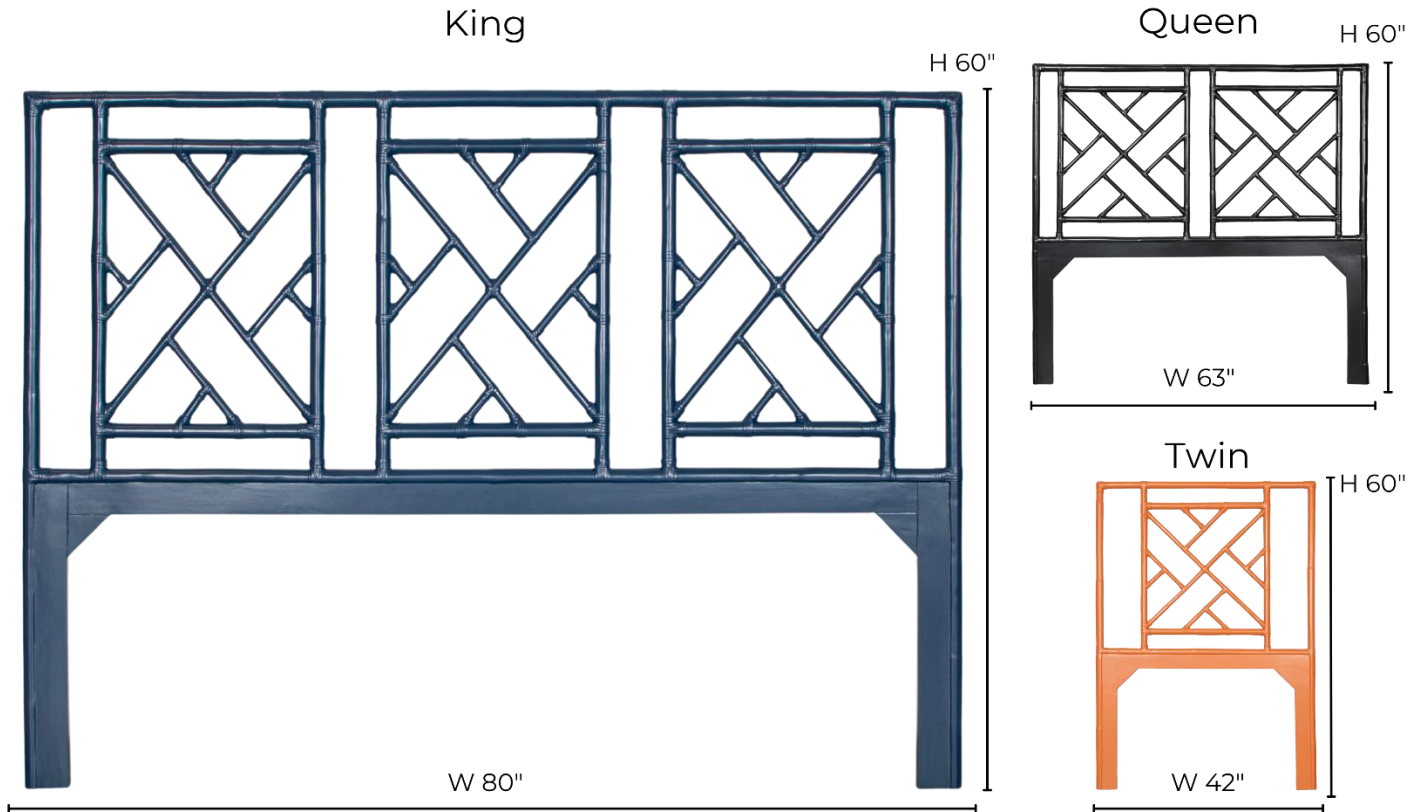

HEADBOARD

For Inside Use only

DIMENSIONS

King: W80" x H60"
Queen: W63" x H60"
Twin: W42" x H60"

Floor to bottom of first rattan pole
23.5"

Approx. Weight:
Twin 20 lbs., Queen 30 lbs.,
King 40 lbs.

PRODUCT INFORMATION